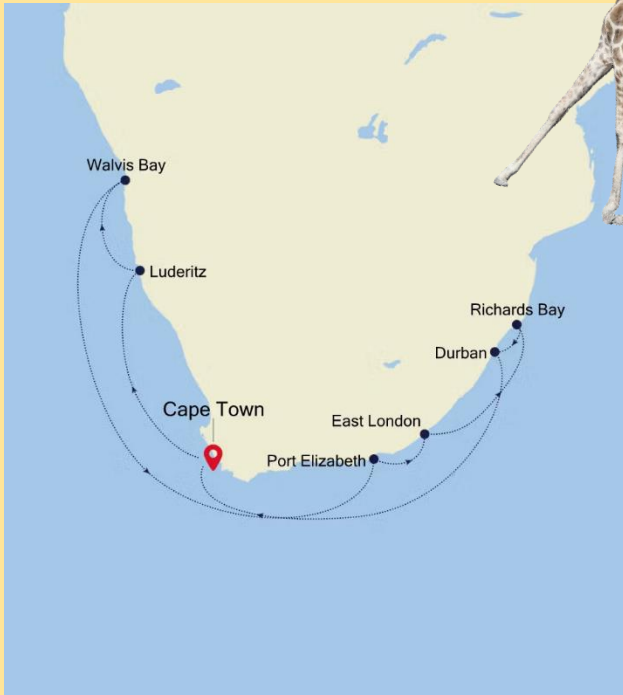

15 Day Cape Town to Cape Town

on Silver Spirit

Jan 23 – Feb 07, 2025

From US\$4,950 p.p.\*

Date	Port
23-Jan	Cape Town
24-Jan	At Sea
25-Jan	Luderitz
26-Jan	Walvis Bay
27-Jan	Walvis Bay
28-Jan	At Sea
29-Jan	At Sea
30-Jan	Port Elizabeth
31-Jan	Port Elizabeth
1-Feb	East London
2-Feb	At Sea
3-Feb	Richards Bay
4-Feb	Durban
5-Feb	At Sea
6-Feb	At Sea
7-Feb	Cape Town