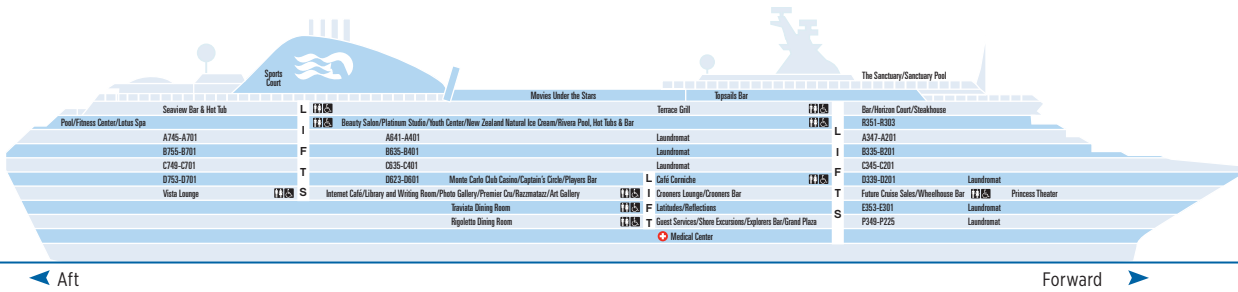

# Sea Princess®

Guest Capacity: 1,998  
 Length: 857 ft.  
 Gross Tonnage: 77,499  
 Inaugural Cruise: December 19, 1998  
 Christened by: Joanna Lumley (Actress)

- Sun - 15
- Lido - 14
- Riviera - 12
- Aloha - 11
- Baja - 10
- Caribe - 9
- Dolphin - 8
- Promenade - 7
- Emerald - 6
- Plaza - 5
- Fiesta - 4

## Stateroom Description