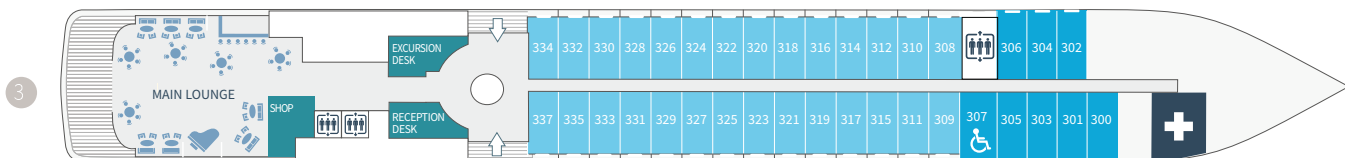

The sisterships: *L' Austral*,
Le Boréal, *Le Soléal* & *Le Lyrial*

Deck plans

Deck 6 - *Le Lyréal*

Deck 6 - *Le Boréal - L'Austral - Le Soléal*

Le Soléal configuration: ¹ Hammam ² Locker ³ Massage / *Le Lyréal* configuration: ¹ Hammam ² Massage ³ Massage

2 Gastronomic Restaurant - Marina

3 28 Deluxe Staterooms with private balcony
8 Superior Staterooms (Staterooms 300 & 301 have a porthole) - Main Lounge - Shop - Reception desk - Excursion desk - Medical centre

6 *Le Boréal, L'Austral, Le Soléal*: Owner's Suite - 3 Deluxe Suites with private balcony - 20 Prestige Staterooms with private balcony (with 18 Prestige Staterooms convertible into 9 Prestige Suites) - *Le Lyréal*: Owner's Suite - 1 Grand Privilege Suite - 3 Deluxe Suites with private balcony - 1 Grand Deluxe Suite - 8 Privilege Suites - 1 Prestige Stateroom - Pool - Grill Restaurant - Internet space - Library - Panamic lounge - Panamic terrace