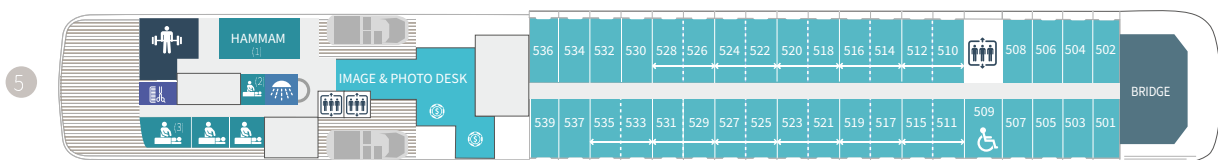

The sisterships: *L' Austral*,
Le Boréal, *Le Soléal* & *Le Lyrial*

Deck plans

Deck 6 - *Le Lyréal*

Deck 6 - *Le Boréal - L'Austral - Le Soléal*

Le Soléal configuration: ¹ Hammam ² Locker ³ Massage / *Le Lyréal* configuration: ¹ Hammam ² Massage ³ Massage

2 Gastronomic Restaurant - Marina

3 28 Deluxe Staterooms with private balcony
8 Superior Staterooms (Staterooms 300 & 301 have a porthole) - Main Lounge - Shop - Reception desk - Excursion desk - Medical centre

4 35 Prestige Staterooms with private balcony - Theatre

5 37 Prestige Staterooms with private balcony (with 22 Prestige Staterooms convertible into 11 Prestige Suites) - Fitness - Beauty Corner Sothys™: Balneo, Hammam, Massage, Hairdresser - Relaxation room - Image & photo desk - Bridge

6 *Le Boréal, L'Austral, Le Soléal*: Owner's Suite - 3 Deluxe Suites with private balcony - 20 Prestige Staterooms with private balcony (with 18 Prestige Staterooms convertible into 9 Prestige Suites) - *Le Lyréal*: Owner's Suite - 1 Grand Privilege Suite - 3 Deluxe Suites with private balcony - 1 Grand Deluxe Suite - 8 Privilege Suites - 1 Prestige Stateroom - Pool - Grill Restaurant - Internet space - Library - Panamic lounge - Panamic terrace