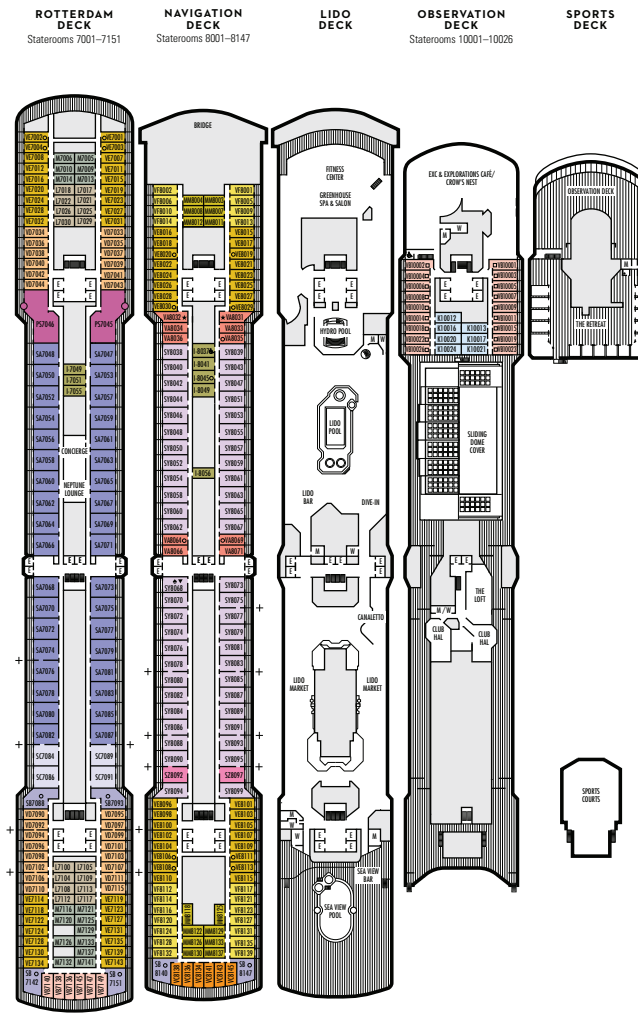

**MS OOSTERDAM
MS WESTERDAM
MS ZUIDERDAM**

DECK PLANS & STATEROOMS

VERANDAH SUITES

VERANDAH STATEROOMS

- **VA VB VC VD VE VF Verandah:** 2 lower beds convertible to 1 queen-size bed, bathtub & shower, sitting area, private verandah, floor-to-ceiling windows.

OCEAN-VIEW STATEROOMS

- **C D DD E F Large:** 2 lower beds convertible to 1 queen-size bed, bathtub & shower.
- **G H HH Large:** 2 lower beds convertible to 1 queen-size bed, bathtub & shower. All G- & HH-category staterooms have partial sea views. All H- & HH-category staterooms have fully obstructed views.

INTERIOR STATEROOMS

- **I J K L M MM N Large or Standard:** 2 lower beds convertible to 1 queen-size bed, shower.