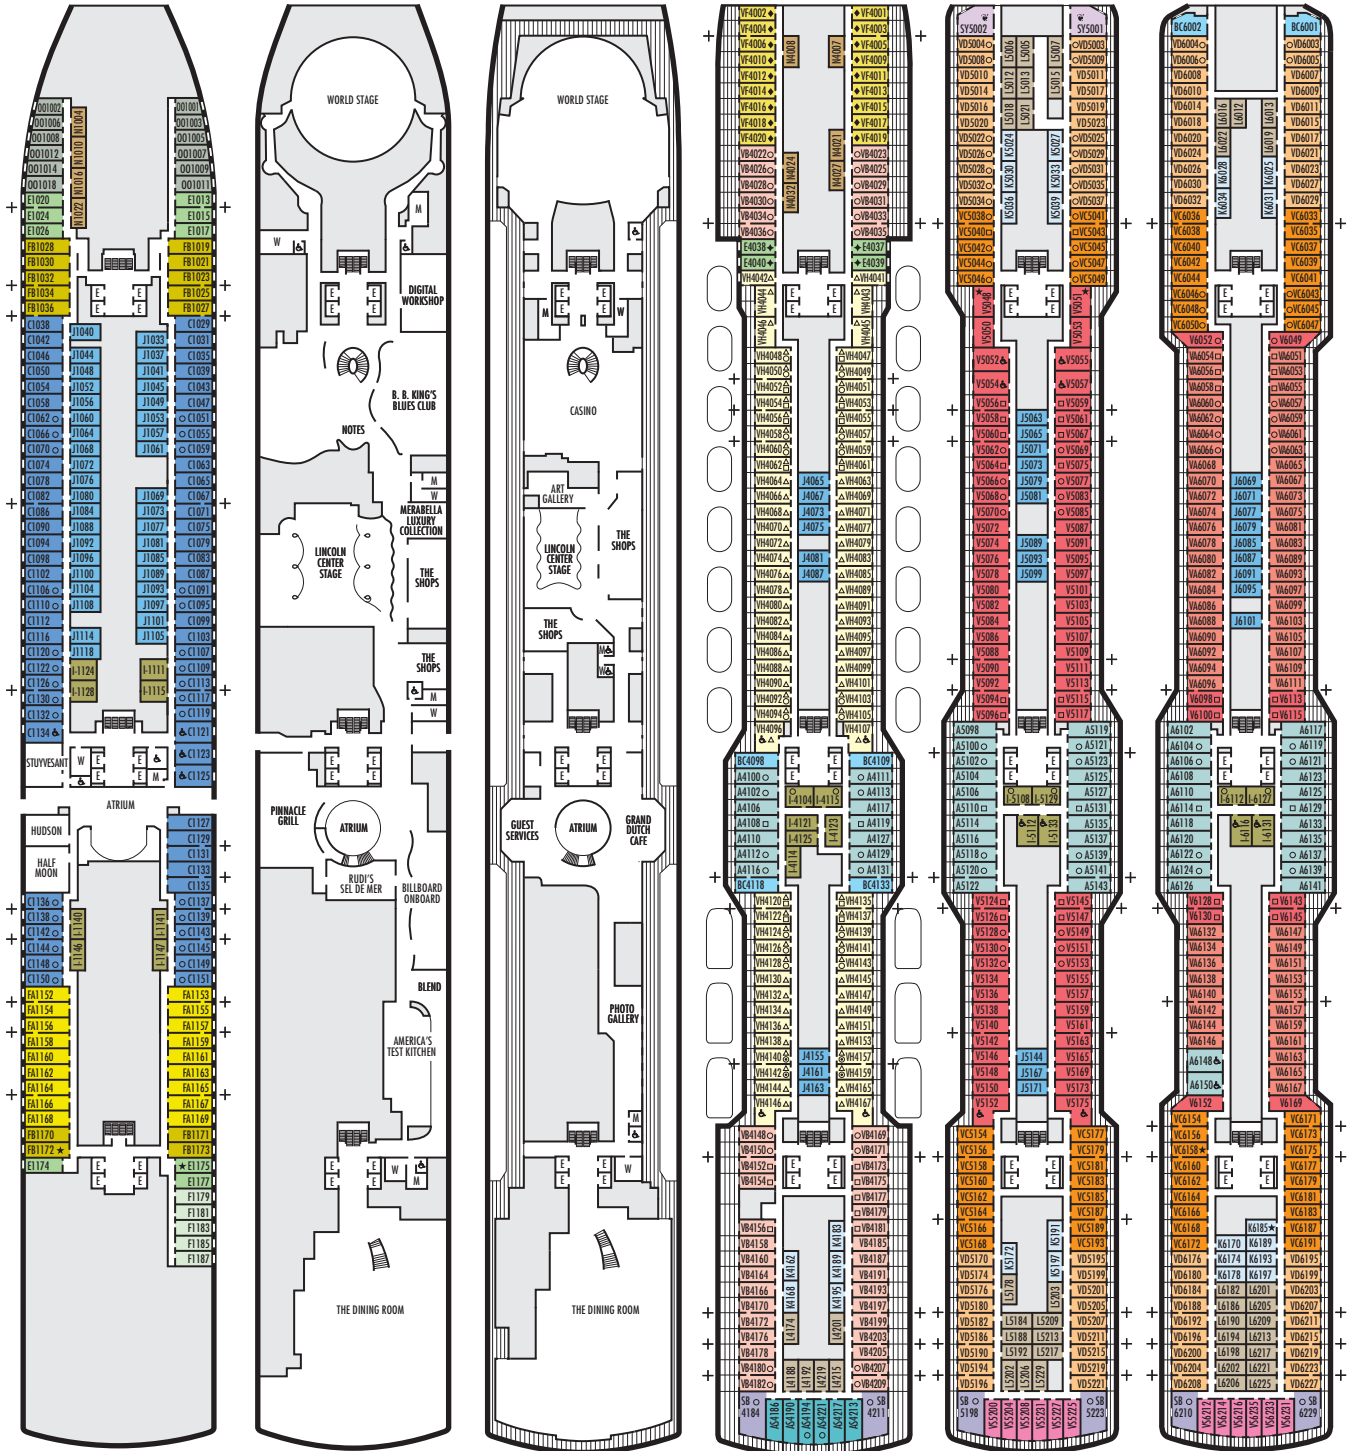

MAIN DECK
Staterooms 1001–1187

PLAZA DECK

PROMENADE DECK

BEETHOVEN DECK
Staterooms 4001–4221

GERSHWIN DECK
Staterooms 5001–5231

MOZART DECK
Staterooms 6001–6235

STATEROOM SYMBOL LEGEND

- Quad (2 lower beds, 1 sofa bed, 1 upper)
- ⊙ Triple (2 lower beds, 1 upper)
- Triple (2 lower beds, 1 sofa bed)
- ⊕ Double (2 lower beds convertible to 1 king-size bed, no Murphy bed)
- △ Partially obstructed view
- ⊕ Connecting rooms
- ◆ Floor-to-ceiling windows
- * Shower only
- ▷ Uncovered verandah
- ◆ Staterooms have solid steel verandah railings instead of clear-view Plexiglas® railings

ACCESSIBILITY STATEROOM SYMBOL LEGEND

- ♿ Suites SA7094, A6150 & A6148, and staterooms VA8147, VA8145, VA8134, VA8132, I-7108, I-7099, I-6131, I-6116, V5175, V5152, I-5133, I-5112, V5057, V5055, V5054, V5052, VH4167, VH4146, VH4107, VH4096, C1134, C1125, C1123, C1121 are fully accessible, roll-in shower only
- ★ Suites B8101 & SA7085 and staterooms K11049, VB11038, VQ10033, VE8142, VD7049, K6185, VC6158, V5051, V5048, FB1172 & E1175 are ambulatory accessible, shower only with small step, step into bathroom, standard interior and exterior door size

SHIP SPECIFICATIONS & FACILITIES

- 2,666 Guests
- 1,036 Crew
- 99,500 Gross Tons
- 975 Feet Long
- 13 Guest Decks
- Wraparound Promenade Deck
- 12 Restaurants & Cafes
- 7 Entertainment Venues
- 7 Lounges/Bars
- 2 Outdoor Swimming Pools (one with sliding glass roof)
- Spa & Salon
- Fitness Center
- Suite Lounge
- Duty-free Shops
- Library/Internet Cafe
- Onboard Wi-Fi Access
- Casino
- Sport Courts

OCEAN-VIEW STATEROOMS

FA FB

Family: 2 lower beds convertible to 1 queen-size bed, 1 sofa bed for 2 persons & 1 upper bed. 2 bathrooms — one with bathtub, shower, sink & toilet; one with shower & sink.

CQ C D E F