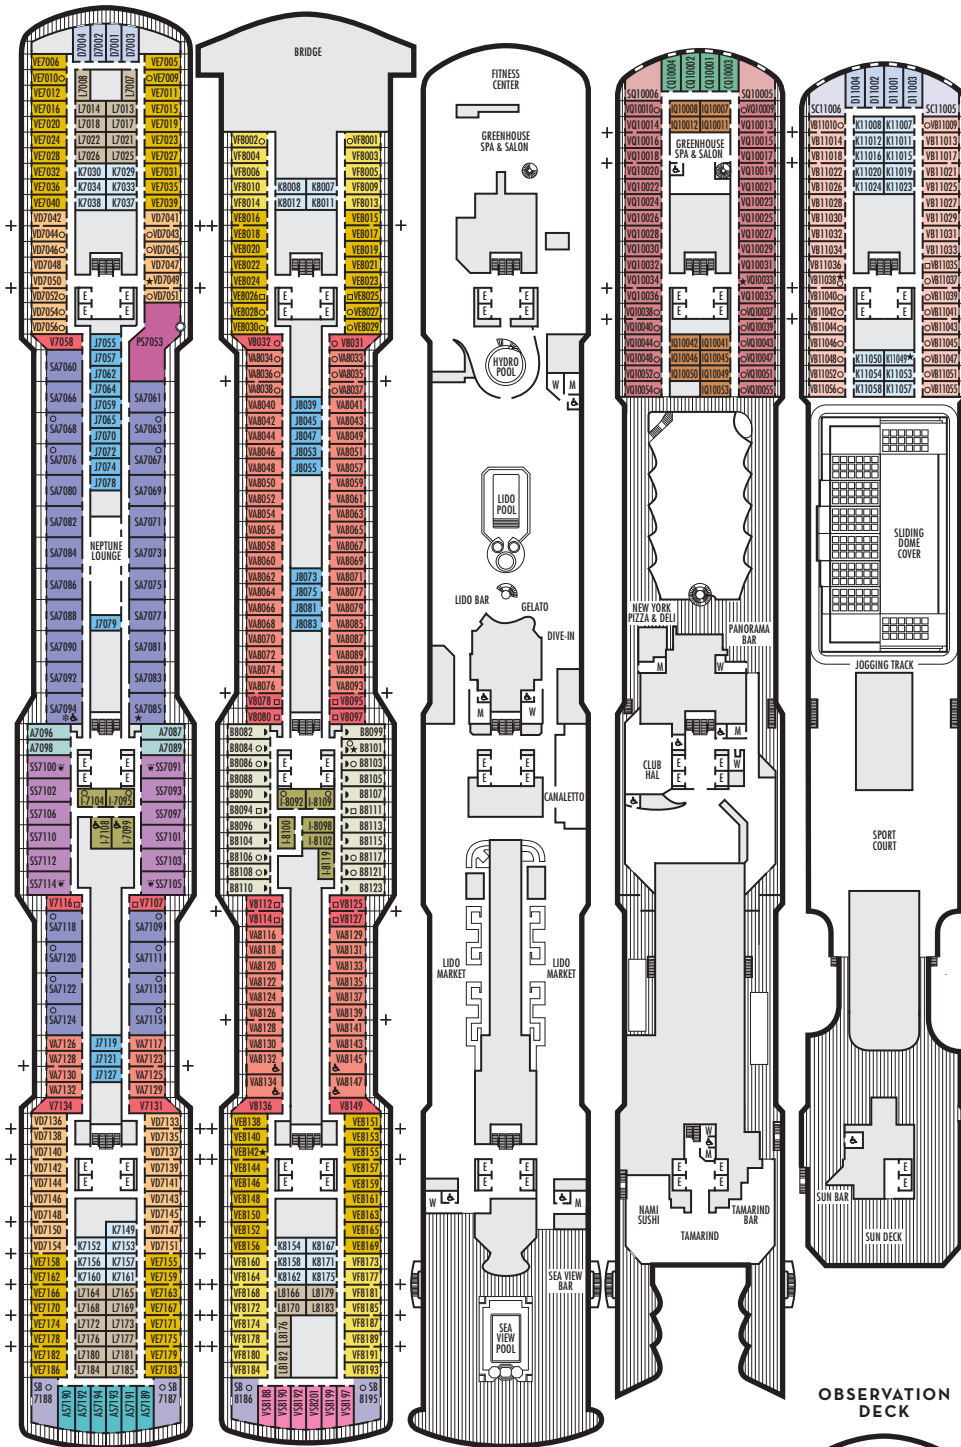

OCEAN-VIEW STATEROOMS

FA FB

Family: 2 lower beds convertible to 1 queen-size bed, 1 sofa bed for 2 persons & 1 upper bed. 2 bathrooms — one with bathtub, shower, sink & toilet; one with shower & sink.

CQ C D E F

Large: 2 lower beds convertible to 1 queen-size bed, shower.

Single: 1 lower bed, shower.

INTERIOR STATEROOMS

IO IQ I J K L N

Large or Standard: 2 lower beds convertible to 1 queen-size bed, shower.

▼ **Spa Suites and Staterooms.** Opt for the serenity of a Spa Suite or Stateroom, featuring modern spa amenities.

OBSERVATION DECK

- Sky Deck (not shown)
- Observation Deck
- Sun Deck
- Panorama Deck
- Lido Deck
- Navigation Deck
- Schubert Deck
- Mozart Deck
- Gershwin Deck
- Beethoven Deck
- Promenade Deck
- Plaza Deck
- Main Deck