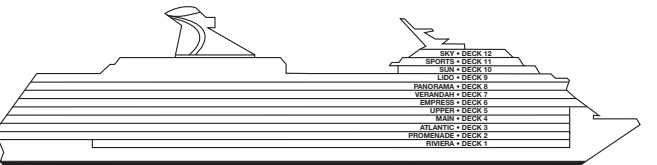

ACCOMMODATIONS SYMBOL LEGEND

- ★ 2 Twin Beds (convert to King) and Single Sofa Bed
- 2 Twin Beds (convert to King) and 1 Upper
- ◊ 2 Twin Beds (convert to King) and 2 Uppers
- 2 Twin Beds (convert to King), Single Sofa Bed and Upper
- ◁ Connecting staterooms (ideal for families and groups of friends)

Gross Tonnage: 88,500 Length: 963 Feet Beam: 106 Feet  
 Cruising Speed: 22 Knots Guest Capacity: 2,124 (Double Occupancy)  
 Total Staff: 920 Registry: Panama

Forward Sports • Deck 11

Aft Sports • Deck 11