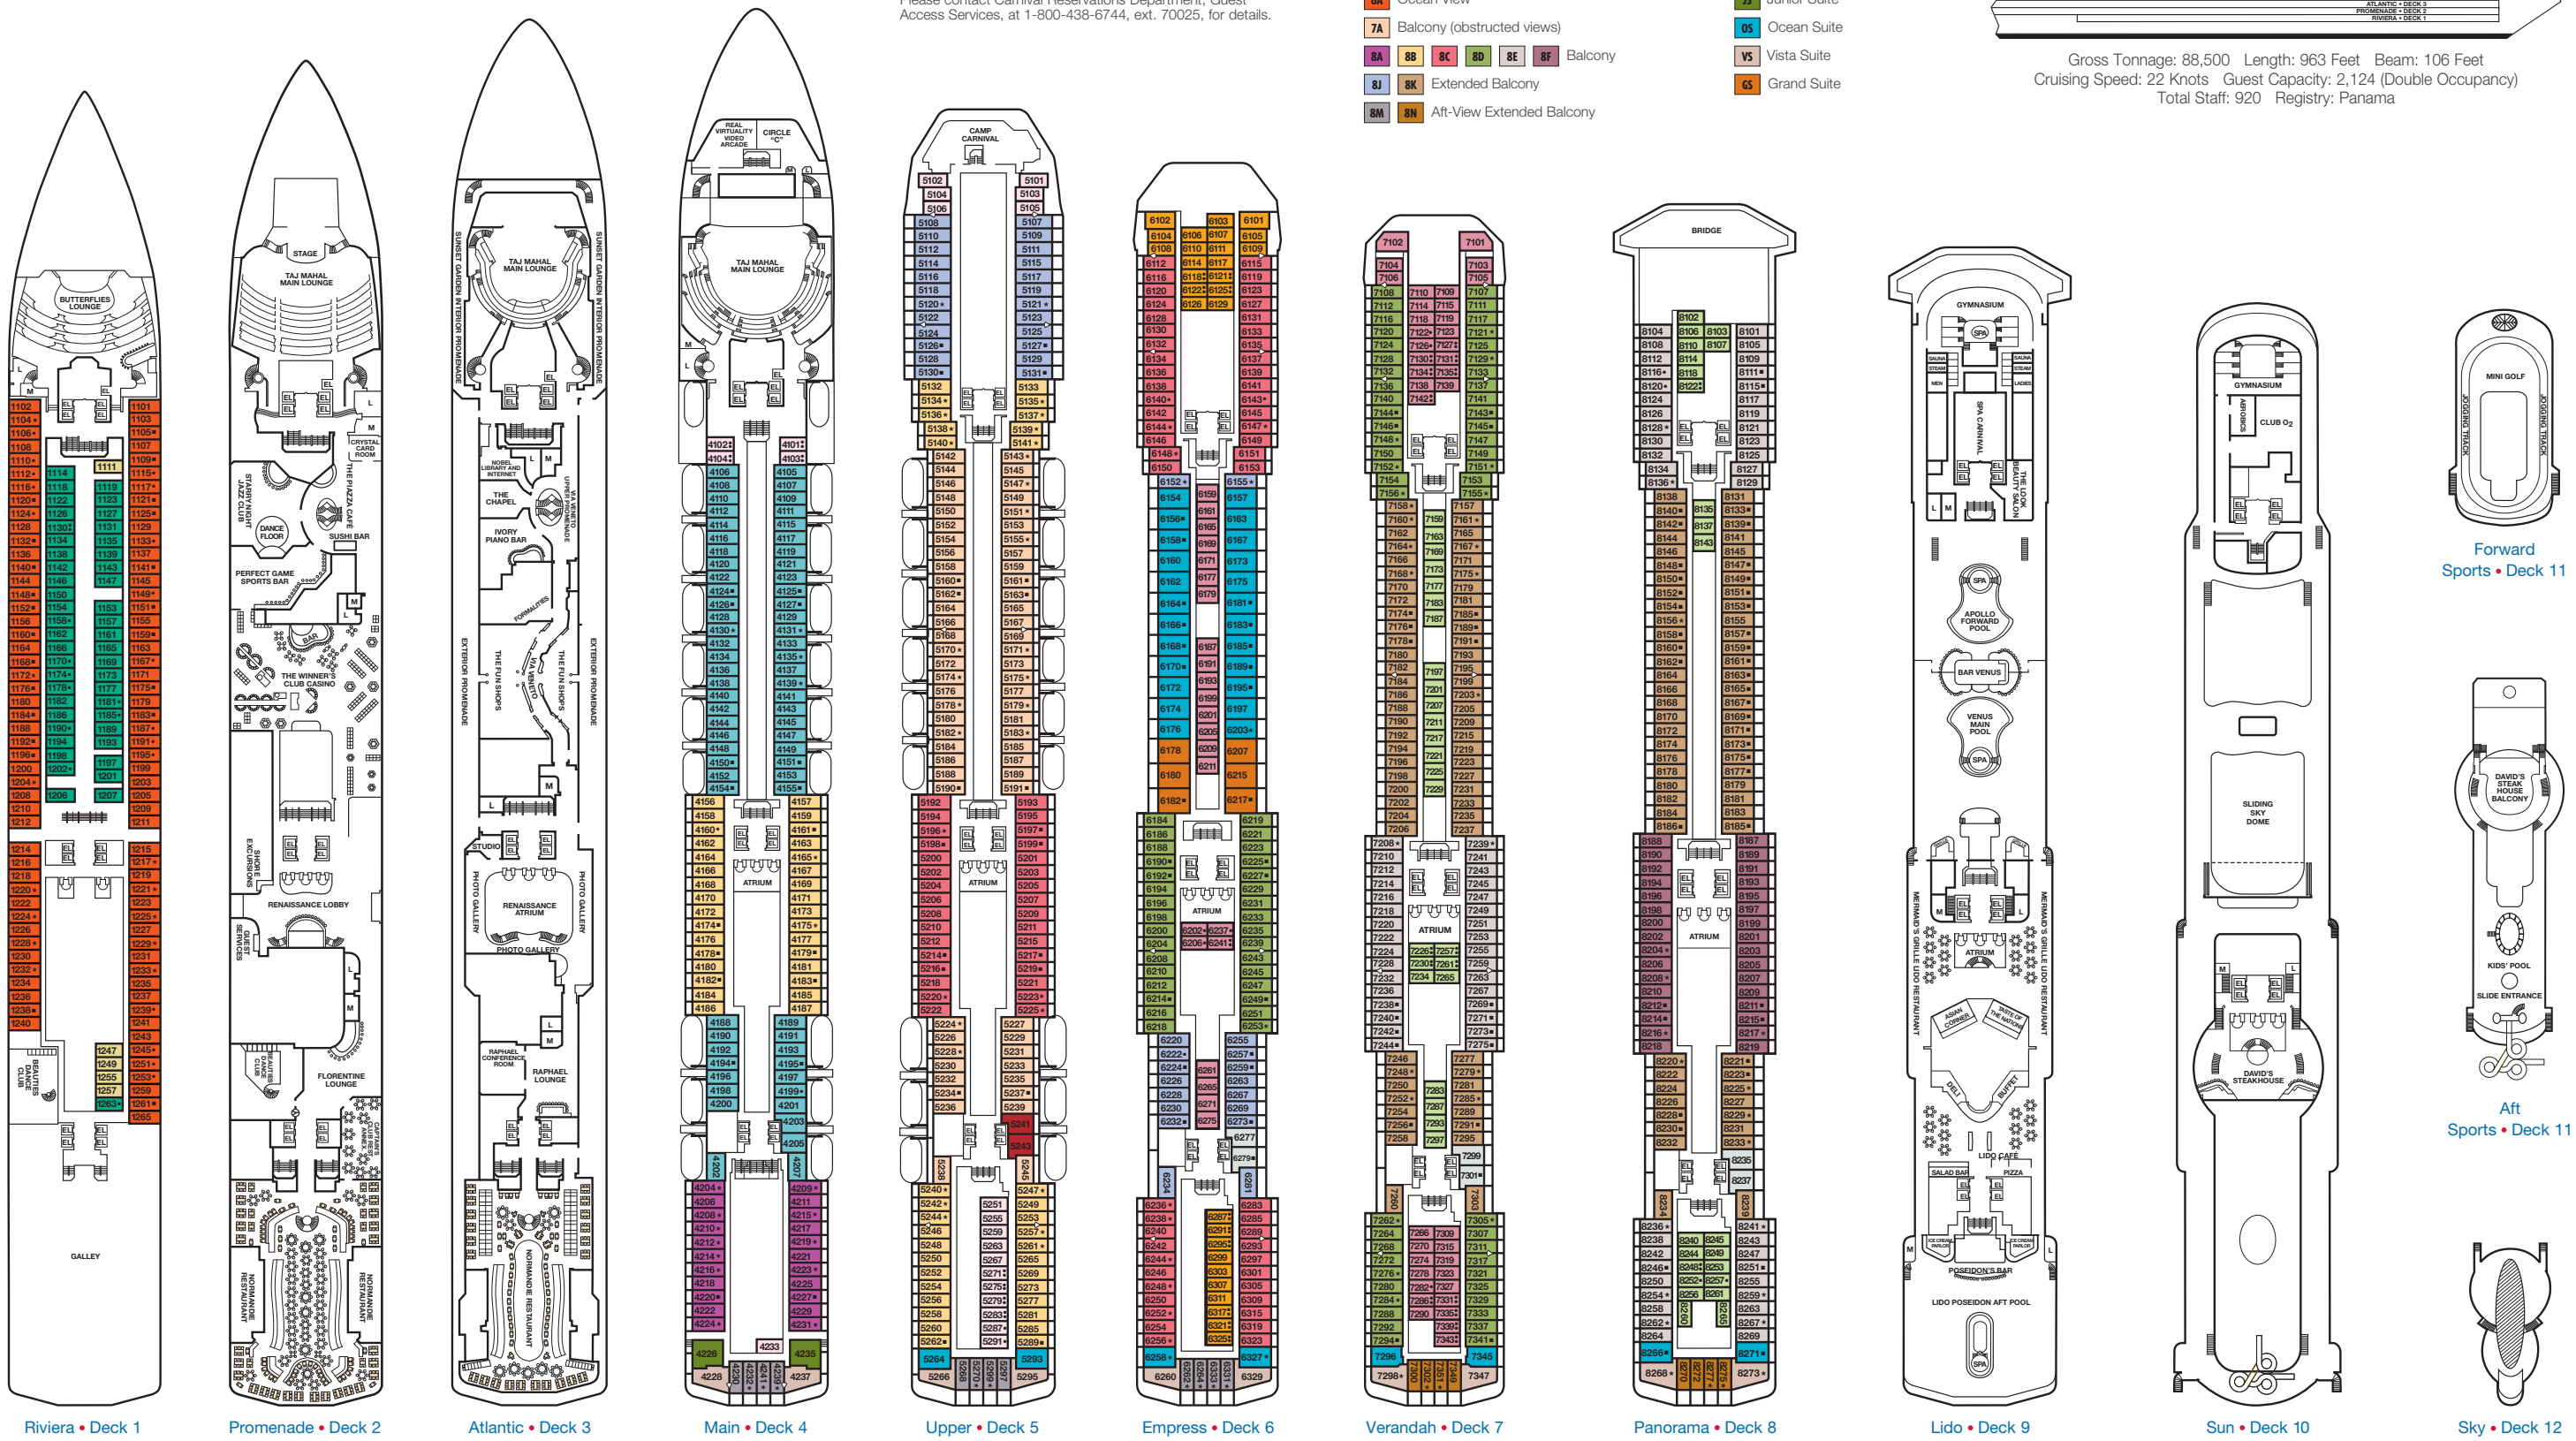

ACCOMMODATIONS SYMBOL LEGEND

- ★ 2 Twin Beds (convert to King) and Single Sofa Bed
- 2 Twin Beds (convert to King) and 1 Upper
- ◊ 2 Twin Beds (convert to King) and 2 Uppers
- 2 Twin Beds (convert to King), Single Sofa Bed and Upper
- ◁ Connecting staterooms (ideal for families and groups of friends)

**4K** Staterooms with Picture Window instead of French Door: 4202, 4203, 4205, 4207.

Staterooms are available that are modified for wheelchair users. Please contact Carnival Reservations Department, Guest Access Services, at 1-800-438-6744, ext. 70025, for details.

CATEGORIES

- 1A 4A 4B 4C 4D 4E Interior
- 4K Interior with French Door (obstructed views)
- 6A Ocean View
- 7A Balcony (obstructed views)
- 8A 8B 8C 8D 8E 8F Balcony
- 8J 8K Extended Balcony
- 8M 8N Aft-View Extended Balcony
- 9A Premium Balcony (obstructed views)
- 9B Premium Balcony
- J5 Junior Suite
- O5 Ocean Suite
- V5 Vista Suite
- G5 Grand Suite

Gross Tonnage: 88,500 Length: 963 Feet Beam: 106 Feet  
 Cruising Speed: 22 Knots Guest Capacity: 2,124 (Double Occupancy)  
 Total Staff: 920 Registry: Panama

Forward Sports • Deck 11

Aft Sports • Deck 11