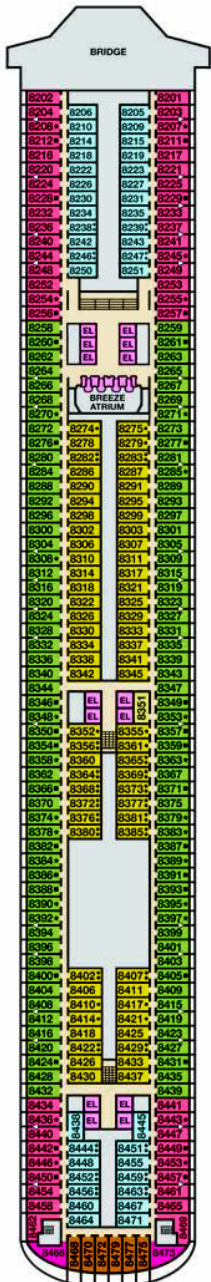

THE SHIP: CARNIVAL BREEZESM

ACCOMMODATIONS SYMBOL LEGEND

- ▲ Twin Bed and Single Sofa Bed
- ★ 2 Twin Beds (convert to King) and Single
- 2 Twin Beds (convert to King) and 1 Upper Pullman
- 2 Twin Beds (convert to King) and 2 Upper Pullmans
- 2 Twin Beds (convert to King), Single Sofa Bed and 1 Upper Pullman
- † 2 Twin Beds (convert to King) and Double Sofa Bed
- ▼ 2 Twin Beds (convert to King), Single Sofa Bed and 2 Upper Pullmans. Beds do not convert to King when both Upper Pullmans in use.
- ◆ Stateroom with 2 Porthole Windows
- ◁ Connecting staterooms (ideal for families and groups of friends)
- * Twin Beds do not convert to a King Bed.
- U Unisex Wheelchair Accessible Restroom
- 5 Junior Suites with obstructed views: 9205, 9206.
- ☞ Cloud 9 Spa accommodations are non-smoking. Effective December 1, 2011, all accommodations will be non-smoking.

Staterooms are available that are modified for wheelchair users. Please contact Carnival Reservations Department, Guest Access Services, at 1-800-438-6744, ext. 70025, for details.

CATEGORIES

- 1A Interior Upper/Lower
- PT Porthole
- 4A 4B 4C 4D 4E 4F 4G 4H Interior
- 4I Interior with Picture Window (obstructed views)
- 6A Ocean View
- 6L 6M 6N Deluxe Ocean View
- 7C Cove Balcony
- 8A 8B 8C 8D 8E 8F 8G Balcony
- 8M 8N Aft-View Extended Balcony
- 9C Premium Vista Balcony
- JS Junior Suite
- OS Ocean Suite
- GS Grand Suite
- 4S Interior
- 6S Ocean View (obstructed views)
- 8P 8S Balcony
- SS Suite

Spa accommodations include private access, special amenities and priority reservations at the Cloud 9 Spa.

Gross Tonnage: 130,000 Length: 1,004 Feet Beam: 122 Feet
 Cruising Speed: 20 Knots Guest Capacity: 3,690 (Double Occupancy)
 Total Staff: 1,386 Registry: Panama

Deck 8

Deck 9

Lido • Deck 10

Deck 11

Spa & Sports • Deck 12

Serenity • Deck 15

CLOUD 9 SPA and ACCOMMODATIONS

Deck 14