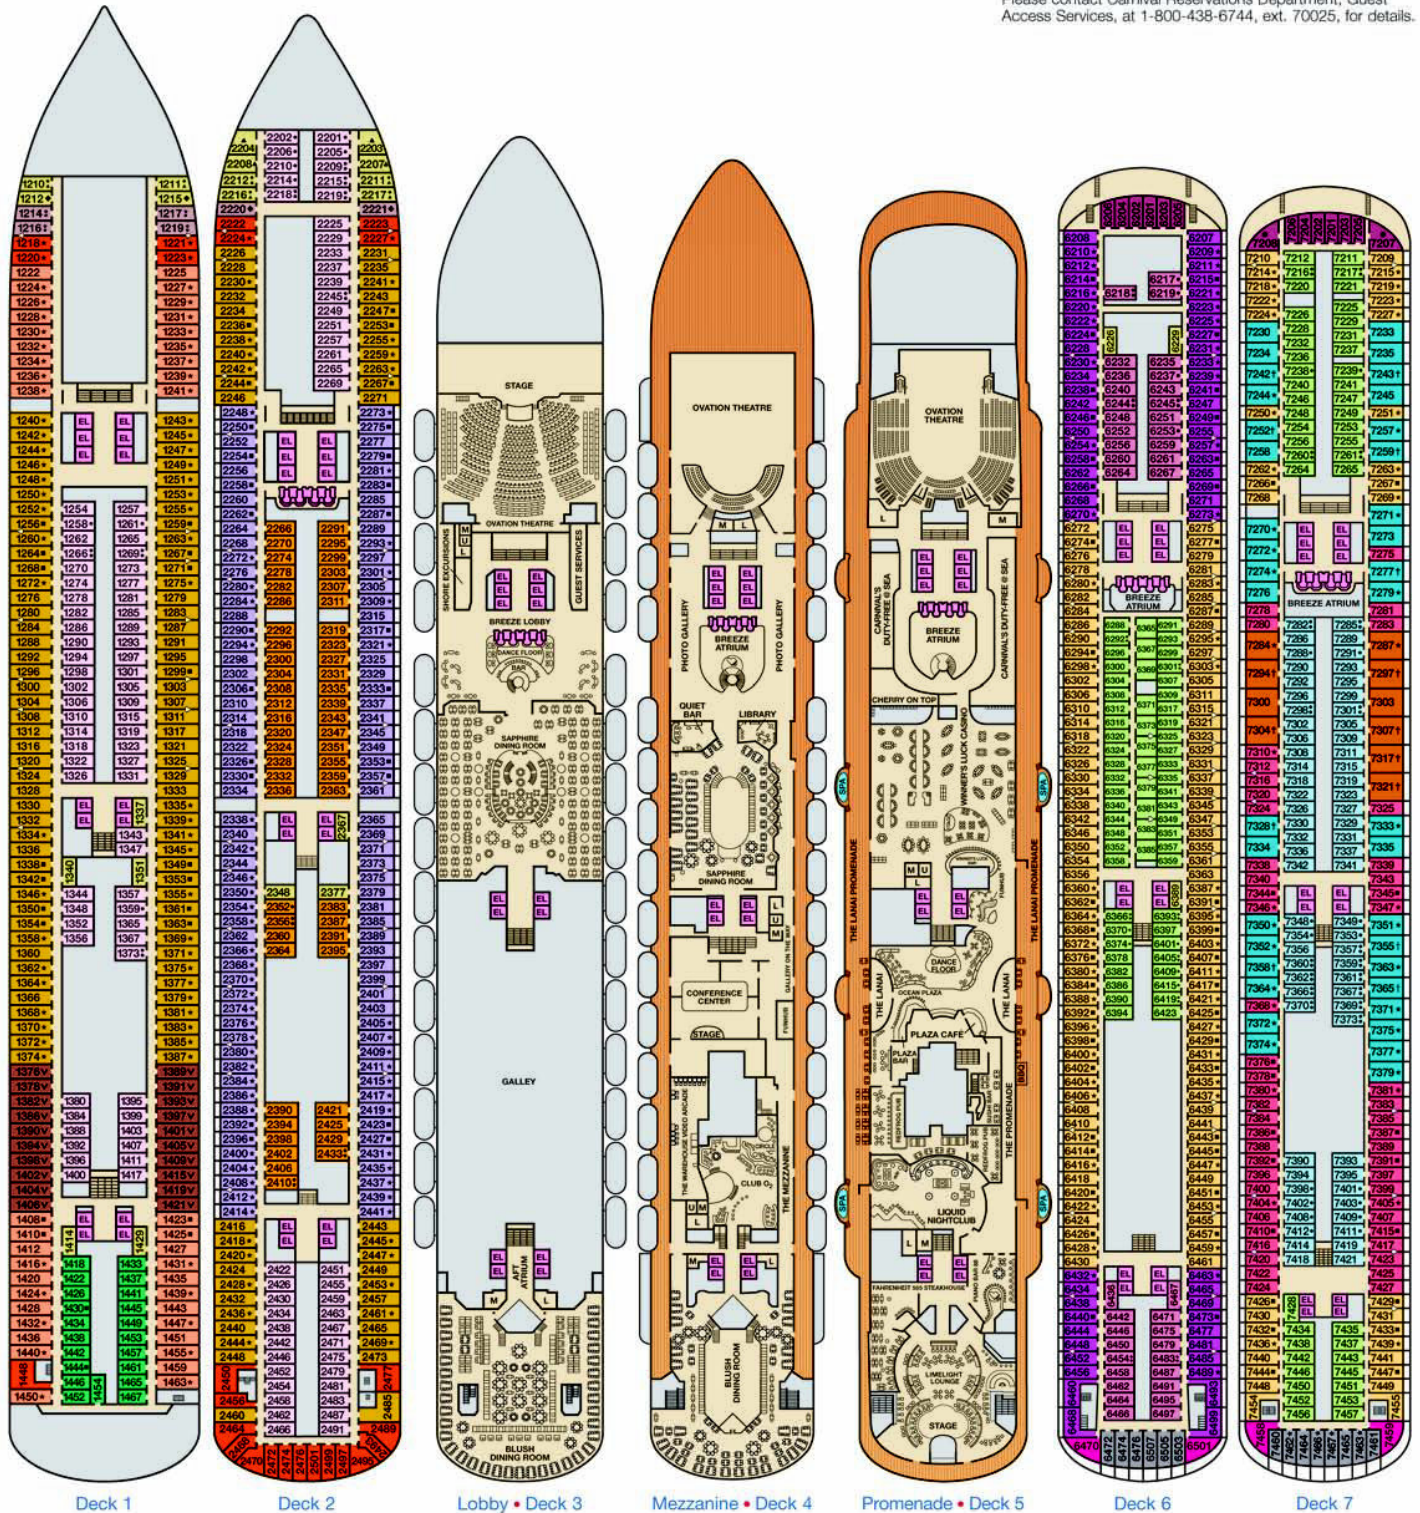

THE SHIP: CARNIVAL BREEZESM

ACCOMMODATIONS SYMBOL LEGEND

- ▲ Twin Bed and Single Sofa Bed
- ★ 2 Twin Beds (convert to King) and Single
- 2 Twin Beds (convert to King) and 1 Upper Pullman
- 2 Twin Beds (convert to King) and 2 Upper Pullmans
- 2 Twin Beds (convert to King), Single Sofa Bed and 1 Upper Pullman
- † 2 Twin Beds (convert to King) and Double Sofa Bed
- ▼ 2 Twin Beds (convert to King), Single Sofa Bed and 2 Upper Pullmans. Beds do not convert to King when both Upper Pullmans in use.
- ◆ Stateroom with 2 Porthole Windows
- ◁ Connecting staterooms (ideal for families and groups of friends)
- * Twin Beds do not convert to a King Bed.
- U Unisex Wheelchair Accessible Restroom
- 5 Junior Suites with obstructed views: 9205, 9206.
- ☞ Cloud 9 Spa accommodations are non-smoking. Effective December 1, 2011, all accommodations will be non-smoking.

Staterooms are available that are modified for wheelchair users. Please contact Carnival Reservations Department, Guest Access Services, at 1-800-438-6744, ext. 70025, for details.

CATEGORIES

- 1A Interior Upper/Lower
- PT Porthole
- 4A 4B 4C 4D 4E 4F 4G 4H Interior
- 4I Interior with Picture Window (obstructed views)
- 6A Ocean View
- 6L 6M 6N Deluxe Ocean View
- 7C Cove Balcony
- 8A 8B 8C 8D 8E 8F 8G Balcony
- 8M 8N Aft-View Extended Balcony
- 9C Premium Vista Balcony
- JS Junior Suite
- OS Ocean Suite
- GS Grand Suite
- 4S Interior
- 6S Ocean View (obstructed views)
- 8P 8S Balcony
- SS Suite

Spa accommodations include private access, special amenities and priority reservations at the Cloud 9 Spa.

Gross Tonnage: 130,000 Length: 1,004 Feet Beam: 122 Feet
 Cruising Speed: 20 Knots Guest Capacity: 3,690 (Double Occupancy)
 Total Staff: 1,386 Registry: Panama