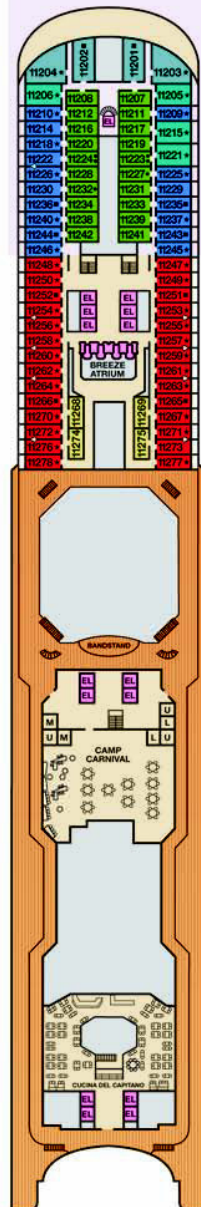

THE SHIP: CARNIVAL BREEZESM

ACCOMMODATIONS SYMBOL LEGEND

- ▲ Twin Bed and Single Sofa Bed
- ★ 2 Twin Beds (convert to King) and Single
- 2 Twin Beds (convert to King) and 1 Upper Pullman
- 2 Twin Beds (convert to King) and 2 Upper Pullmans
- 2 Twin Beds (convert to King), Single Sofa Bed and 1 Upper Pullman
- † 2 Twin Beds (convert to King) and Double Sofa Bed
- ▼ 2 Twin Beds (convert to King), Single Sofa Bed and 2 Upper Pullmans. Beds do not convert to King when both Upper Pullmans in use.
- ◆ Stateroom with 2 Porthole Windows
- ◁ Connecting staterooms (ideal for families and groups of friends)
- * Twin Beds do not convert to a King Bed.
- U Unisex Wheelchair Accessible Restroom
- 5 Junior Suites with obstructed views: 9205, 9206.
- ☞ Cloud 9 Spa accommodations are non-smoking. Effective December 1, 2011, all accommodations will be non-smoking.

Staterooms are available that are modified for wheelchair users. Please contact Carnival Reservations Department, Guest Access Services, at 1-800-438-6744, ext. 70025, for details.

CATEGORIES

- 1A Interior Upper/Lower
- PT Porthole
- 4A 4B 4C 4D 4E 4F 4G 4H Interior
- 4I Interior with Picture Window (obstructed views)
- 6A Ocean View
- 6L 6M 6N Deluxe Ocean View
- 7C Cove Balcony
- 8A 8B 8C 8D 8E 8F 8G Balcony
- 8M 8N Aft-View Extended Balcony
- 9C Premium Vista Balcony
- JS Junior Suite
- OS Ocean Suite
- GS Grand Suite
- 4S Interior
- 6S Ocean View (obstructed views)
- 8P 8S Balcony
- SS Suite

Spa accommodations include private access, special amenities and priority reservations at the Cloud 9 Spa.

Gross Tonnage: 130,000 Length: 1,004 Feet Beam: 122 Feet
 Cruising Speed: 20 Knots Guest Capacity: 3,690 (Double Occupancy)
 Total Staff: 1,386 Registry: Panama

Deck 8

Deck 9

Lido • Deck 10

Deck 11

Spa & Sports • Deck 12

Serenity • Deck 15

CLOUD 9 SPA and ACCOMMODATIONS

Deck 14