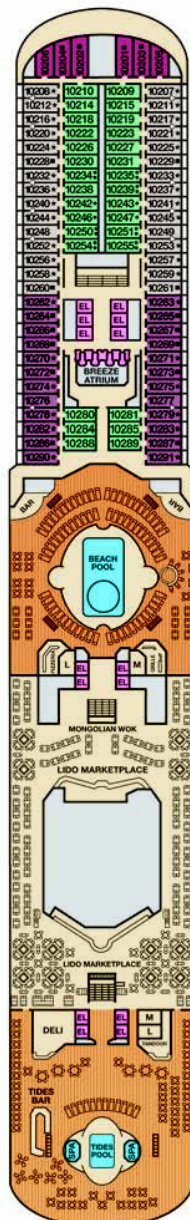

THE SHIP: CARNIVAL BREEZESM

ACCOMMODATIONS SYMBOL LEGEND

- ▲ Twin Bed and Single Sofa Bed
- ★ 2 Twin Beds (convert to King) and Single
- 2 Twin Beds (convert to King) and 1 Upper Pullman
- 2 Twin Beds (convert to King) and 2 Upper Pullmans
- 2 Twin Beds (convert to King), Single Sofa Bed and 1 Upper Pullman
- † 2 Twin Beds (convert to King) and Double Sofa Bed
- ▼ 2 Twin Beds (convert to King), Single Sofa Bed and 2 Upper Pullmans. Beds do not convert to King when both Upper Pullmans in use.
- ◆ Stateroom with 2 Porthole Windows
- ◁ Connecting staterooms (ideal for families and groups of friends)
- * Twin Beds do not convert to a King Bed.
- U Unisex Wheelchair Accessible Restroom
- 5 Junior Suites with obstructed views: 9205, 9206.
- ☞ Cloud 9 Spa accommodations are non-smoking. Effective December 1, 2011, all accommodations will be non-smoking.

Staterooms are available that are modified for wheelchair users. Please contact Carnival Reservations Department, Guest Access Services, at 1-800-438-6744, ext. 70025, for details.

CATEGORIES

- 1A Interior Upper/Lower
- PT Porthole
- 4A 4B 4C 4D 4E 4F 4G 4H Interior
- 4I Interior with Picture Window (obstructed views)
- 6A Ocean View
- 6L 6M 6N Deluxe Ocean View
- 7C Cove Balcony
- 8A 8B 8C 8D 8E 8F 8G Balcony
- 8M 8N Aft-View Extended Balcony
- 9C Premium Vista Balcony
- JS Junior Suite
- OS Ocean Suite
- GS Grand Suite
- 4S Interior
- 6S Ocean View (obstructed views)
- 8P 8S Balcony
- SS Suite

Spa accommodations include private access, special amenities and priority reservations at the Cloud 9 Spa.

Gross Tonnage: 130,000 Length: 1,004 Feet Beam: 122 Feet
 Cruising Speed: 20 Knots Guest Capacity: 3,690 (Double Occupancy)
 Total Staff: 1,386 Registry: Panama

Deck 8

Deck 9

Lido • Deck 10

Deck 11

Spa & Sports • Deck 12

Serenity • Deck 15

CLOUD 9 SPA and ACCOMMODATIONS

Deck 14