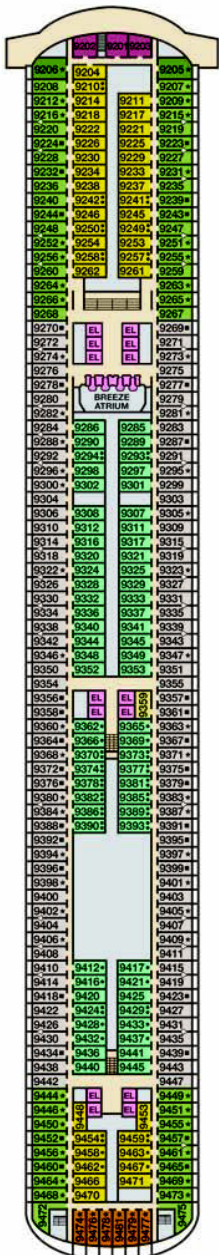

THE SHIP: CARNIVAL BREEZESM

ACCOMMODATIONS SYMBOL LEGEND

- ▲ Twin Bed and Single Sofa Bed
- ★ 2 Twin Beds (convert to King) and Single
- 2 Twin Beds (convert to King) and 1 Upper Pullman
- 2 Twin Beds (convert to King) and 2 Upper Pullmans
- 2 Twin Beds (convert to King), Single Sofa Bed and 1 Upper Pullman
- † 2 Twin Beds (convert to King) and Double Sofa Bed
- ▼ 2 Twin Beds (convert to King), Single Sofa Bed and 2 Upper Pullmans. Beds do not convert to King when both Upper Pullmans in use.
- ◆ Stateroom with 2 Porthole Windows
- ◁ Connecting staterooms (ideal for families and groups of friends)
- * Twin Beds do not convert to a King Bed.
- U Unisex Wheelchair Accessible Restroom
- 5 Junior Suites with obstructed views: 9205, 9206.
- ☞ Cloud 9 Spa accommodations are non-smoking. Effective December 1, 2011, all accommodations will be non-smoking.

Staterooms are available that are modified for wheelchair users. Please contact Carnival Reservations Department, Guest Access Services, at 1-800-438-6744, ext. 70025, for details.

CATEGORIES

- 1A Interior Upper/Lower
- PT Porthole
- 4A 4B 4C 4D 4E 4F 4G 4H Interior
- 4I Interior with Picture Window (obstructed views)
- 6A Ocean View
- 6L 6M 6N Deluxe Ocean View
- 7C Cove Balcony
- 8A 8B 8C 8D 8E 8F 8G Balcony
- 8M 8N Aft-View Extended Balcony
- 9C Premium Vista Balcony
- JS Junior Suite
- OS Ocean Suite
- GS Grand Suite
- 4S Interior
- 6S Ocean View (obstructed views)
- 8P 8S Balcony
- SS Suite

Spa accommodations include private access, special amenities and priority reservations at the Cloud 9 Spa.

Gross Tonnage: 130,000 Length: 1,004 Feet Beam: 122 Feet
 Cruising Speed: 20 Knots Guest Capacity: 3,690 (Double Occupancy)
 Total Staff: 1,386 Registry: Panama

Deck 8

Deck 9

Lido • Deck 10

Deck 11

Spa & Sports • Deck 12

Serenity • Deck 15

CLOUD 9 SPA and ACCOMMODATIONS

Deck 14