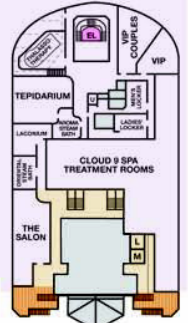

THE SHIP: CARNIVAL BREEZESM

ACCOMMODATIONS SYMBOL LEGEND

- ▲ Twin Bed and Single Sofa Bed
- ★ 2 Twin Beds (convert to King) and Single
- 2 Twin Beds (convert to King) and 1 Upper Pullman
- 2 Twin Beds (convert to King) and 2 Upper Pullmans
- 2 Twin Beds (convert to King), Single Sofa Bed and 1 Upper Pullman
- † 2 Twin Beds (convert to King) and Double Sofa Bed
- ▼ 2 Twin Beds (convert to King), Single Sofa Bed and 2 Upper Pullmans. Beds do not convert to King when both Upper Pullmans in use.
- ◆ Stateroom with 2 Porthole Windows
- ◁ Connecting staterooms (ideal for families and groups of friends)
- * Twin Beds do not convert to a King Bed.
- U Unisex Wheelchair Accessible Restroom
- 5 Junior Suites with obstructed views: 9205, 9206.
- ☞ Cloud 9 Spa accommodations are non-smoking. Effective December 1, 2011, all accommodations will be non-smoking.

Staterooms are available that are modified for wheelchair users. Please contact Carnival Reservations Department, Guest Access Services, at 1-800-438-6744, ext. 70025, for details.

CATEGORIES

- 1A Interior Upper/Lower
- PT Porthole
- 4A 4B 4C 4D 4E 4F 4G 4H Interior
- 4I Interior with Picture Window (obstructed views)
- 6A Ocean View
- 6L 6M 6N Deluxe Ocean View
- 7C Cove Balcony
- 8A 8B 8C 8D 8E 8F 8G Balcony
- 8M 8N Aft-View Extended Balcony
- 9C Premium Vista Balcony
- JS Junior Suite
- OS Ocean Suite
- GS Grand Suite
- 4S Interior
- 6S Ocean View (obstructed views)
- 8P 8S Balcony
- SS Suite

Spa accommodations include private access, special amenities and priority reservations at the Cloud 9 Spa.

Gross Tonnage: 130,000 Length: 1,004 Feet Beam: 122 Feet
 Cruising Speed: 20 Knots Guest Capacity: 3,690 (Double Occupancy)
 Total Staff: 1,386 Registry: Panama

Deck 8

Deck 9

Lido • Deck 10

Deck 11

Spa & Sports • Deck 12

Serenity • Deck 15

CLOUD 9 SPA and ACCOMMODATIONS

Deck 14