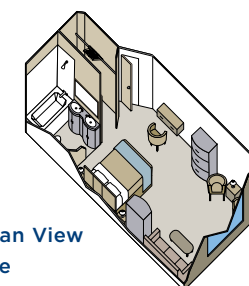

Ocean View Suite