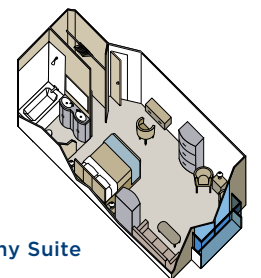

Balcony Suite