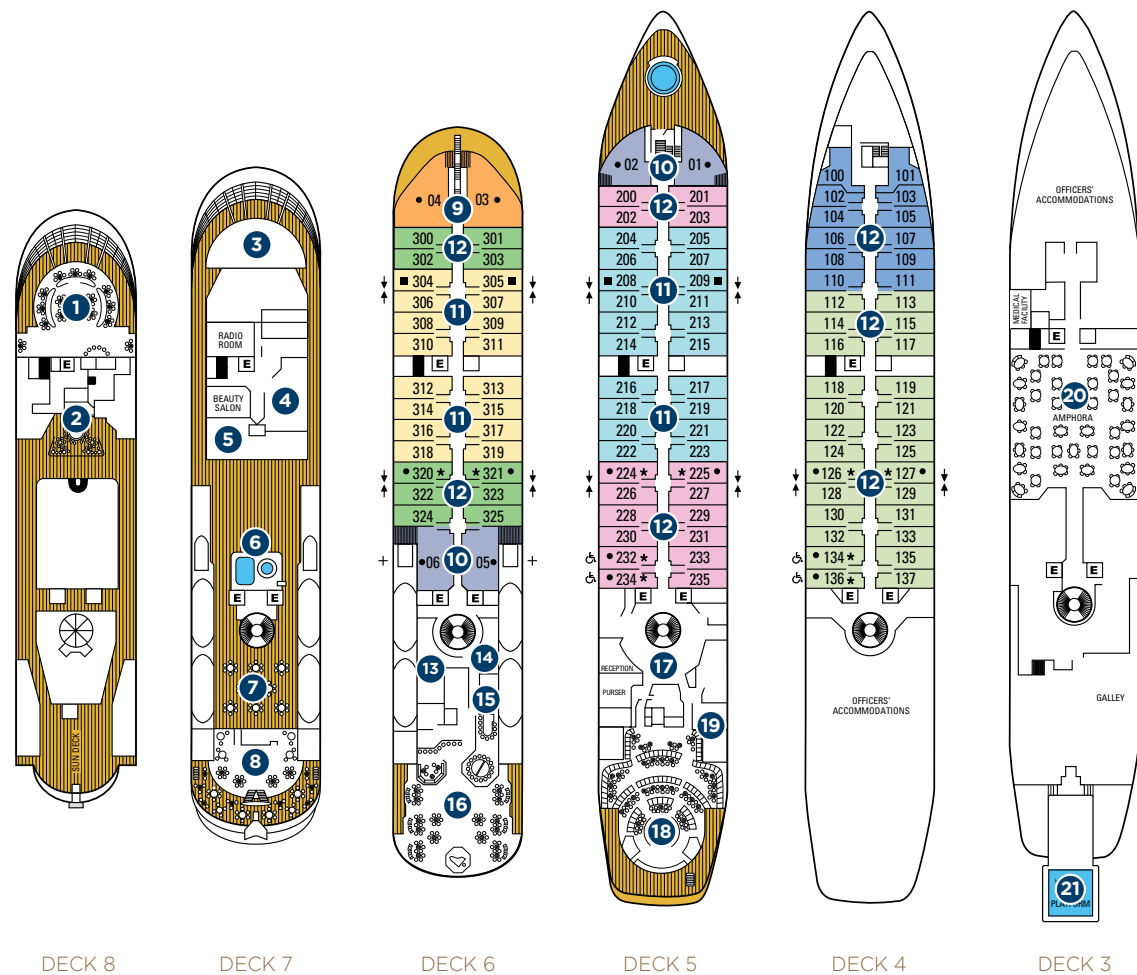

DECK PLANS

ABOARD STAR BREEZE

DECK 8

DECK 7

DECK 6

DECK 5

DECK 4

DECK 3

ONBOARD SPACES

- | | | |
|--------------------------------------|----------------------|-------------------------|
| 1 Yacht Club | 8 Veranda/Candles | 16 Compass Rose |
| 2 Star Bar | 9 Owner's Suites | 17 Reception |
| 3 Bridge | 10 Classic Suites | 18 Lounge |
| 4 WindSpa | 11 Balcony Suites | 19 Screening Room |
| 5 Fitness Center | 12 Ocean View Suites | 20 AmphorA Restaurant |
| 6 Counter-current pool and whirlpool | 13 Signature Shop | 21 Watersports Platform |
| 7 Courtyard | 14 Library | |
| | 15 Casino | |

GUEST CAPACITY: 212

GUEST DECKS: 6

CREW MEMBERS: 150-153

LENGTH: 440 feet (134 meters)

BEAM: 63 feet (19 meters)

DRAFT: 16.5 feet (5 meters)

CRUISING SPEED: 15 knots

PROPULSION: Twin propeller, driven by four Bergen marine diesel engines

TONNAGE: 9,975 gross registered tons (grt)

YACHT'S REGISTRY: Bahamas

Classic Suite, Forward

Balcony Suite

Ocean View Suite

Ocean View Accessible Suite