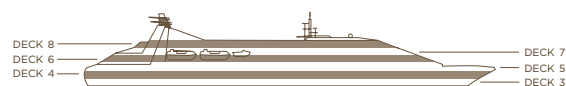

DECK PLANS

ABOARD STAR BREEZE

ONBOARD SPACES

1 Yacht Club	8 Veranda/Candles	16 Compass Rose
2 Star Bar	9 Owner's Suites	17 Reception
3 Bridge	10 Classic Suites	18 Lounge
4 WindSpa	11 Balcony Suites	19 Screening Room
5 Fitness Center	12 Ocean View Suites	20 AmphorA Restaurant
6 Counter-current pool and whirlpool	13 Signature Shop	21 Watersports Platform
7 Courtyard	14 Library	
	15 Casino	

Star Breeze underwent transformations in spring of 2015 prior to joining the Windstar fleet.

- + RESTRICTED VIEW
- ↑ ADJOINING SUITES
- E ELEVATOR
- ONE QUEEN SIZE BED ONLY (no twin option)
- SHOWER ONLY
- SHOWER ONLY (STAR LEGEND)
- ♿ MODIFIED ACCESSIBLE SUITES
  Feature a full-size bed (no twin option)
  Suites 134, 136, 232 & 234, are modified accessible, shower only with a small lip into shower, a step into the bathroom with a portable ramp, standard interior and exterior doorways.

- OWNER'S SUITE (OW)
- CLASSIC SUITE (CS)
- BALCONY SUITE 1 (BS1)
- BALCONY SUITE (BS)
- OCEAN VIEW SUITE 3 (S3)
- OCEAN VIEW SUITE 2 (S2)
- OCEAN VIEW SUITE 1 (S1)
- OCEAN VIEW SUITE (S)

- Access to board ship is via stairs only.
- Access to/from outside deck may require assistance with doors and thresholds.

ALL-SUITE YACHTS

Owner's Suites (OW):
575 square feet (54 square meters)

Classic Suites (CS):
Forward Suites, 01 and 02 –
400 square feet (37 square meters)

Midship Suites, 05 and 06 –
530 square feet (49 square meters)

Classic Suites with 3rd berths –
05 and 06

Balcony Suites (BS, BS1):
277 square feet (26 square meters)

Balcony Suites with 3rd berths –
204-205, 222-223

Ocean View Suites (S, S1, S2, S3):
277 square feet (26 square meters)

Ocean View Suites with 3rd berths –
112-115, 200-201, 300-301

Modified Accessible Suites:
277 square feet (26 square meters),
(Suites 134, 136, 232, 234).

YACHT FACTS

GUEST CAPACITY: 212