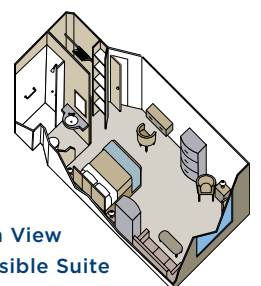

Ocean View Accessible Suite