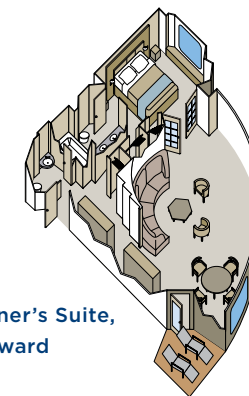

ALL-SUITE YACHTS

Owner's Suites (OW):
575 square feet (54 square meters)

Classic Suites (CS):
Forward Suites, 01 and 02 –
400 square feet (37 square meters)

Midship Suites, 05 and 06 –
530 square feet (49 square meters)

Classic Suites with 3rd berths –
05 and 06

Balcony Suites (BS, BS1):
277 square feet (26 square meters)

Balcony Suites with 3rd berths –
204-205, 222-223

Ocean View Suites (S, S1, S2, S3):
277 square feet (26 square meters)

Ocean View Suites with 3rd berths –
112-115, 200-201, 300-301

Modified Accessible Suites:
277 square feet (26 square meters),
(Suites 134, 136, 232, 234).

Owner's Suite, Forward