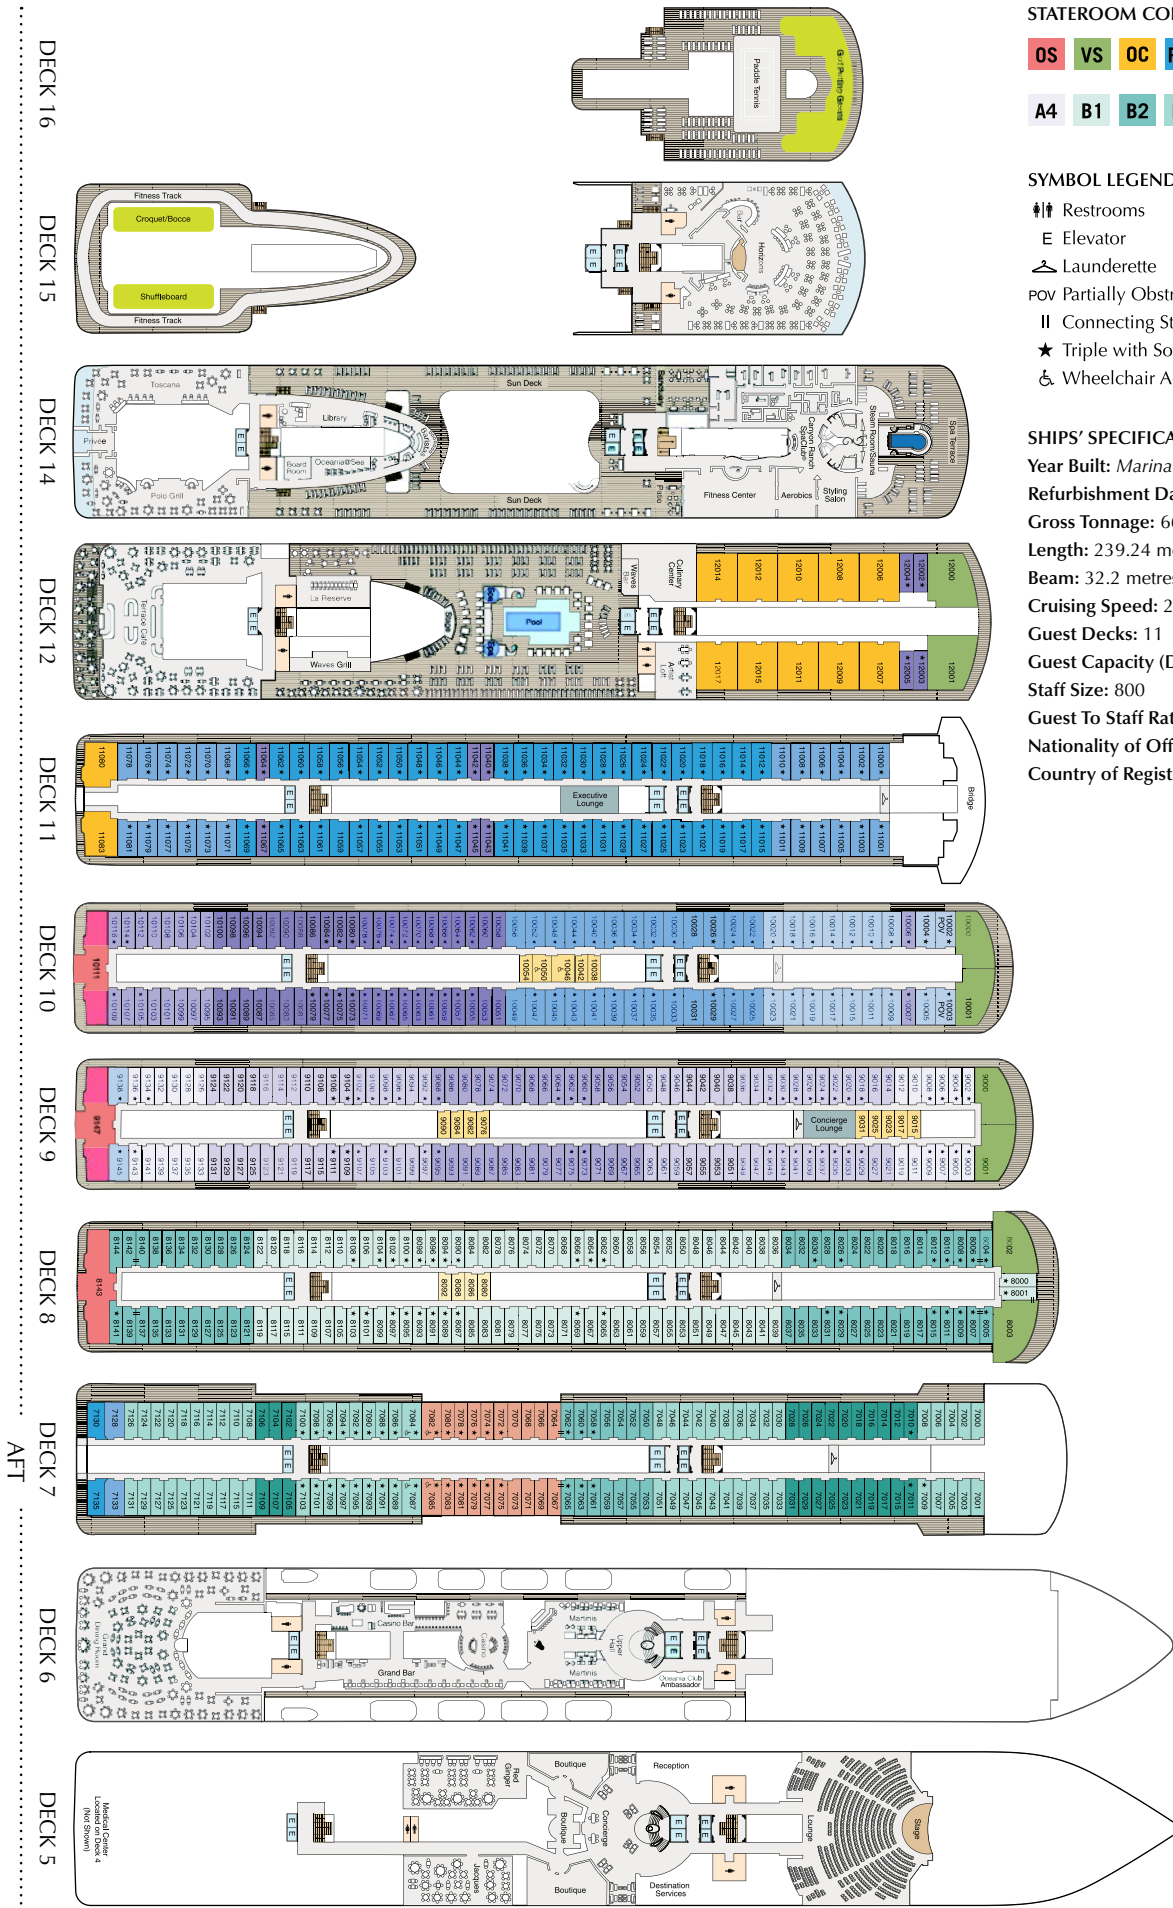

# MARINA & RIVIERA DECK PLANS

## STATEROOM COLOUR LEGEND

## SYMBOL LEGEND

- ♣♣ Restrooms
- E Elevator
- 🧺 Launderette
- POV Partially Obstructed Views
- || Connecting Staterooms
- ★ Triple with Sofabed
- ♿ Wheelchair Accessible

## SHIPS' SPECIFICATIONS

- Year Built:** Marina 2011, Riviera 2012
- Refurbishment Date:** Riviera 2015, Marina 2016
- Gross Tonnage:** 66,084
- Length:** 239.24 metres
- Beam:** 32.2 metres
- Cruising Speed:** 20 knots
- Guest Decks:** 11
- Guest Capacity (Double Occupancy):** 1,250
- Staff Size:** 800
- Guest To Staff Ratio:** 1.56 to 1
- Nationality of Officers:** European
- Country of Registry:** Marshall Islands