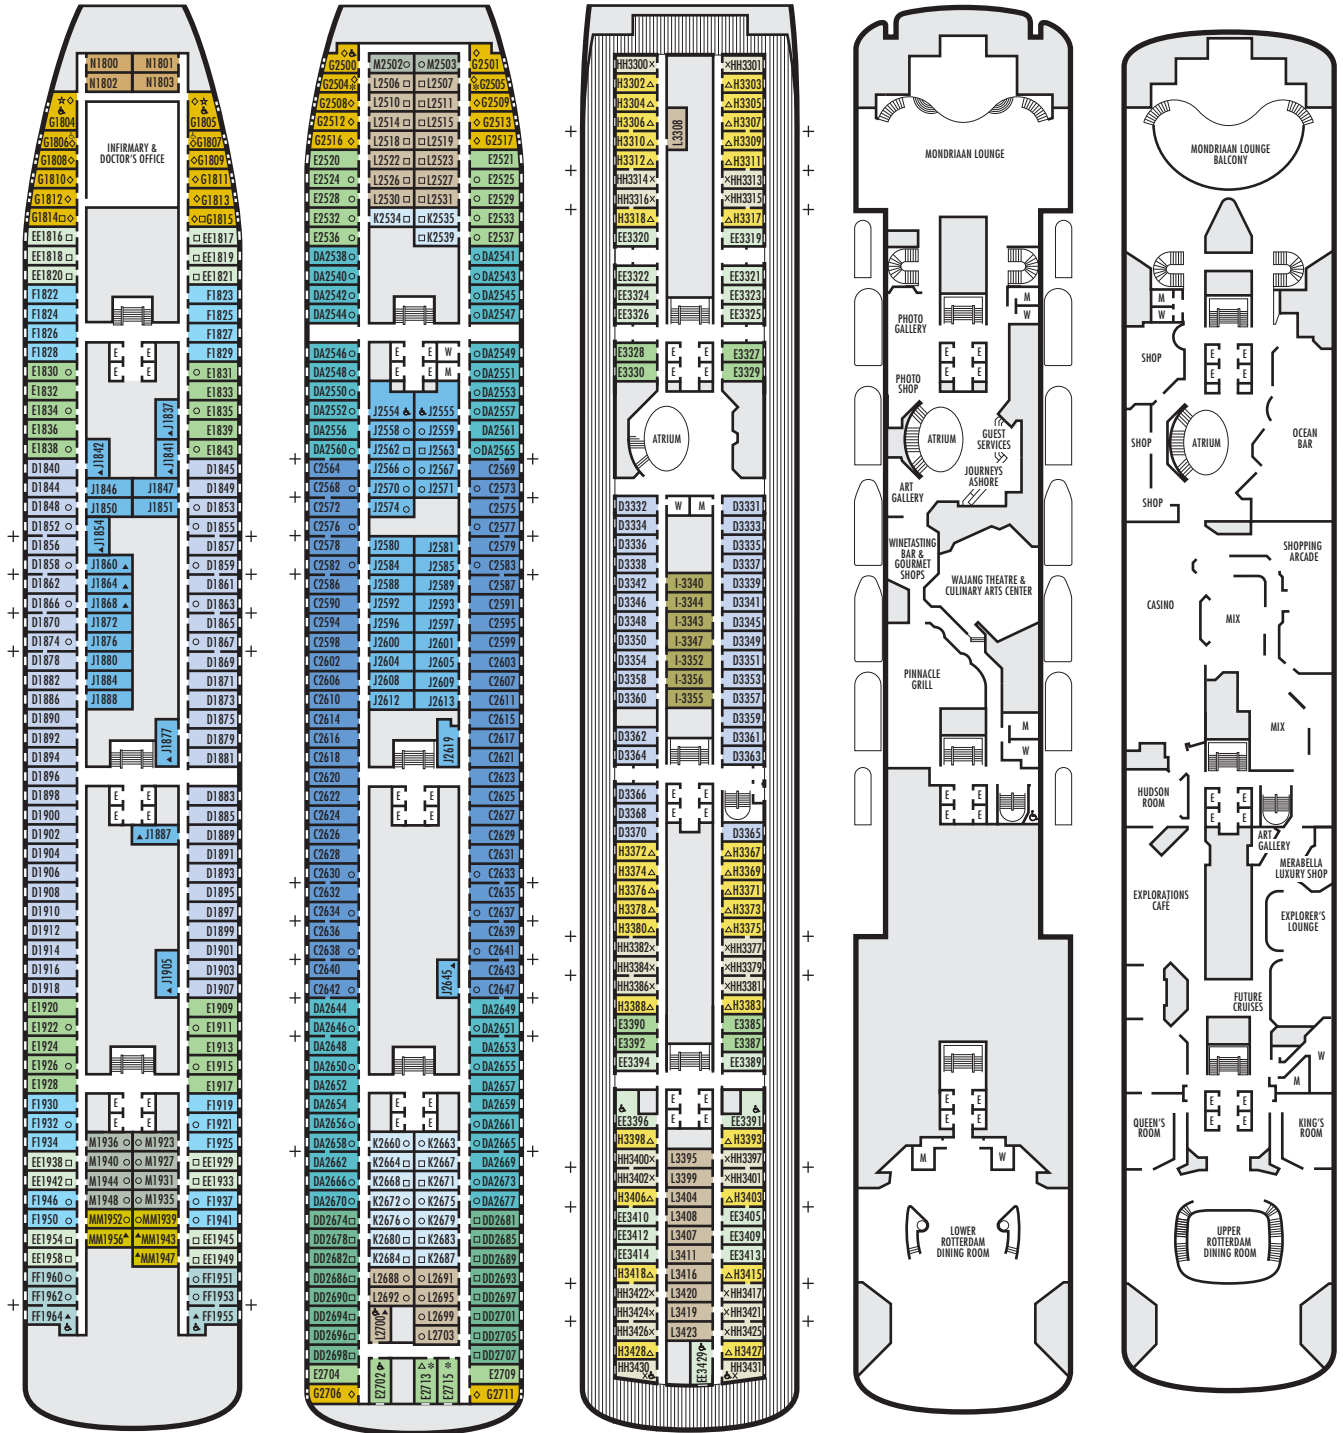

DOLPHIN DECK
Staterooms 1800–1964

MAIN DECK
Staterooms 2500–2715

LOWER PROMENADE DECK
Staterooms 3300–3431

PROMENADE DECK

UPPER PROMENADE DECK

STATEROOM SYMBOL LEGEND

- * Shower only
- Bath tub & shower
- ▲ 2 lower beds or converts to 1 queen-size
- Triple (2 lower beds, 1 sofa bed)
- Quad (2 lower beds, 1 sofa bed, 1 upper)
- △ Partial sea view
- ◇ These staterooms have portholes instead of windows
- ★ 2 lower beds not convertible to a queen-size
- × Fully obstructed view
- + Connecting rooms
- ♿ Suite SA7034 is wheelchair accessible with whirlpool bath & shower. Suites B7088, B7087, B6228 & B6225 and staterooms DA6104, EE3396, EE3391, HH3431, HH3430, EE3429, E2702, L2700, J2555, J2554, G2500, FF1964, FF1955, G1807, G1806, G1805 & G1804 are wheelchair accessible, shower only.

SHIP SPECIFICATIONS & FACILITIES

- 1,432 Guests
- 604 Crew
- 61,396 Gross Tons
- 781 Feet Long
- 10 Guest Decks
- Wraparound Promenade Deck
- 6 Restaurants & Cafes
- 6 Entertainment Venues
- 7 Lounges/Bars
- 2 Outdoor Swimming Pools (one with sliding glass roof)
- Spa & Salon
- Fitness Center
- Suite Lounge
- Duty-free Shops
- Library/Internet Cafe
- Onboard Wi-Fi Access
- Casino
- Sport Courts

MS ZAANDAM

DECK PLANS & STATEROOMS

The deck plans are color-coded by category of stateroom, and the category letter precedes the stateroom number in each room. All staterooms are equipped with flat-panel television, DVD player, telephone and multichannel music.

Important Note: Not all staterooms within each category have the same furniture configuration and/or facilities. Appropriate symbols within the rooms on the deck plans describe differences from the stateroom descriptions below.