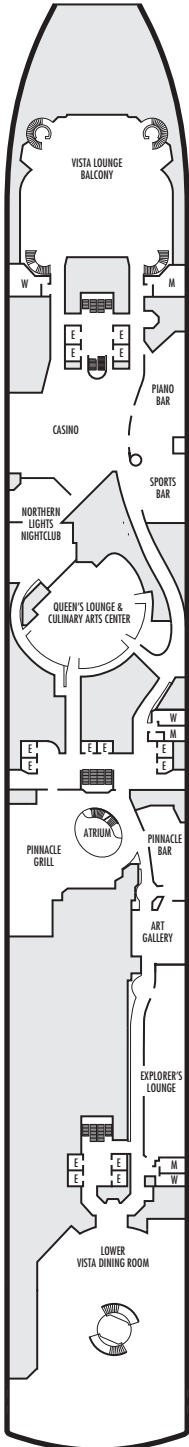

MAIN DECK
Staterooms 1001–1127

LOWER PROMENADE DECK

PROMENADE DECK

UPPER PROMENADE DECK
Staterooms 4001–4185

VERANDAH DECK
Staterooms 5001–5191

UPPER VERANDAH DECK
Staterooms 6001–6177

STATEROOM SYMBOL LEGEND

- Triple (2 lower beds, 1 sofa bed)
- Quad (2 lower beds, 1 sofa bed, 1 upper)
- △ Partial sea view
- × Fully obstructed view
- ⊕ Connecting rooms
- * Shower only
- ♠ Single-sink vanity

- ◆ Staterooms have solid steel verandah railings instead of clear-view Plexiglas® railings
- ♿ Suites SY8068, SC6175, SC6164, SY5002 & SY5001 are wheelchair accessible, bathtub and roll-in shower. Suite SS6108 and staterooms I-8037, VA8032, VA8031, VA6049, VB6004, VB6003, VA5140, VA5137, VA5054, VA5051, VA4132, VA4131, H4090, H4089, VA4052, VA4051, D1100, C1082, C1081, J1074, K1012 & K1011 are wheelchair accessible, roll-in shower only.

SHIP SPECIFICATIONS & FACILITIES

- 1,916 Guests
- 810 Crew
- 82,348 Gross Tons
- 936 Feet Long
- 11 Guest Decks
- Wraparound Promenade Deck
- 6 Restaurants & Cafes
- 7 Entertainment Venues
- 10 Lounges/Bars
- 2 Outdoor Swimming Pools (one with sliding glass roof)
- Spa & Salon
- Fitness Center
- Suite Lounge
- Duty-free Shops
- Library/Internet Cafe
- Onboard Wi-Fi Access
- Casino
- Sport Courts

Important Note: Not all staterooms within each category have the same furniture configuration and/or facilities. Appropriate symbols within the rooms on the deck plans describe differences from the stateroom descriptions below.