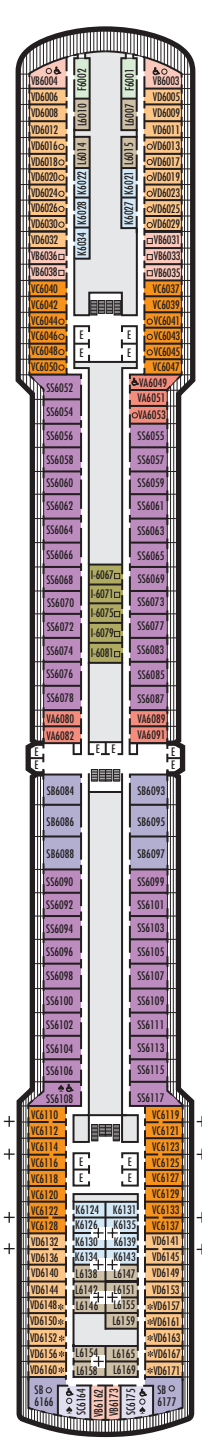

MAIN DECK
Staterooms 1001–1127

LOWER PROMENADE DECK

PROMENADE DECK

UPPER PROMENADE DECK
Staterooms 4001–4185

VERANDAH DECK
Staterooms 5001–5191

UPPER VERANDAH DECK
Staterooms 6001–6177

STATEROOM SYMBOL LEGEND

- Triple (2 lower beds, 1 sofa bed)
- Quad (2 lower beds, 1 sofa bed, 1 upper)
- △ Partial sea view
- × Fully obstructed view
- ⊕ Connecting rooms
- * Shower only
- ♠ Single-sink vanity

- ◆ Staterooms have solid steel verandah railings instead of clear-view Plexiglas® railings
- ♿ Suites SY8068, SC6175, SC6164, SY5002 & SY5001 are wheelchair accessible, bathtub and roll-in shower. Suite SS6108 and staterooms I-8037, VA8032, VA8031, VA6049, VB6004, VB6003, VA5140, VA5137, VA5054, VA5051, VA4132, VA4131, H4090, H4089, VA4052, VA4051, D1100, C1082, C1081, J1074, K1012 & K1011 are wheelchair accessible, roll-in shower only.

SHIP SPECIFICATIONS & FACILITIES

- 1,916 Guests
- 810 Crew
- 82,348 Gross Tons
- 936 Feet Long
- 11 Guest Decks
- Wraparound Promenade Deck
- 6 Restaurants & Cafes
- 7 Entertainment Venues
- 10 Lounges/Bars
- 2 Outdoor Swimming Pools (one with sliding glass roof)
- Spa & Salon
- Fitness Center
- Suite Lounge
- Duty-free Shops
- Library/Internet Cafe
- Onboard Wi-Fi Access
- Casino
- Sport Courts

Important Note: Not all staterooms within each category have the same furniture configuration and/or facilities. Appropriate symbols within the rooms on the deck plans describe differences from the stateroom descriptions below.