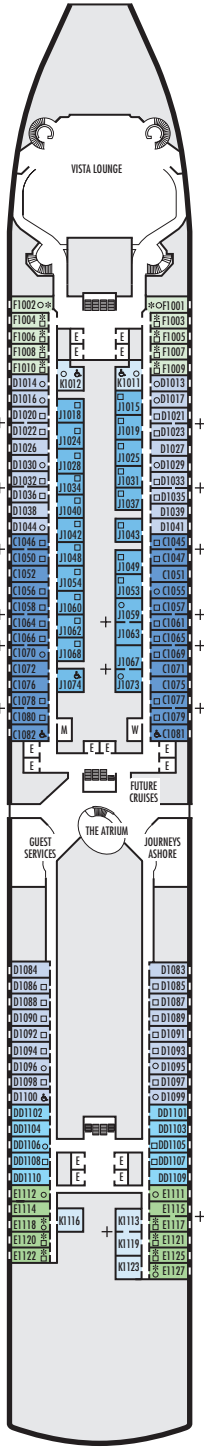

MAIN DECK
Staterooms 1001–1127

LOWER PROMENADE DECK

PROMENADE DECK

UPPER PROMENADE DECK
Staterooms 4001–4185

VERANDAH DECK
Staterooms 5001–5191

UPPER VERANDAH DECK
Staterooms 6001–6177

STATEROOM SYMBOL LEGEND

- Triple (2 lower beds, 1 sofa bed)
- Quad (2 lower beds, 1 sofa bed, 1 upper)
- △ Partial sea view
- × Fully obstructed view
- ⊕ Connecting rooms
- * Shower only
- ♠ Single-sink vanity

- ◆ Staterooms have solid steel verandah railings instead of clear-view Plexiglas® railings
- ♿ Suites SY8068, SC6175, SC6164, SY5002 & SY5001 are wheelchair accessible, bathtub and roll-in shower. Suite SS6108 and staterooms I-8037, VA8032, VA8031, VA6049, VB6004, VB6003, VA5140, VA5137, VA5054, VA5051, VA4132, VA4131, H4090, H4089, VA4052, VA4051, D1100, C1082, C1081, J1074, K1012 & K1011 are wheelchair accessible, roll-in shower only.

SHIP SPECIFICATIONS & FACILITIES

- 1,916 Guests
- 810 Crew
- 82,348 Gross Tons
- 936 Feet Long
- 11 Guest Decks
- Wraparound Promenade Deck
- 6 Restaurants & Cafes
- 7 Entertainment Venues
- 10 Lounges/Bars
- 2 Outdoor Swimming Pools (one with sliding glass roof)
- Spa & Salon
- Fitness Center
- Suite Lounge
- Duty-free Shops
- Library/Internet Cafe
- Onboard Wi-Fi Access
- Casino
- Sport Courts

Important Note: Not all staterooms within each category have the same furniture configuration and/or facilities. Appropriate symbols within the rooms on the deck plans describe differences from the stateroom descriptions below.