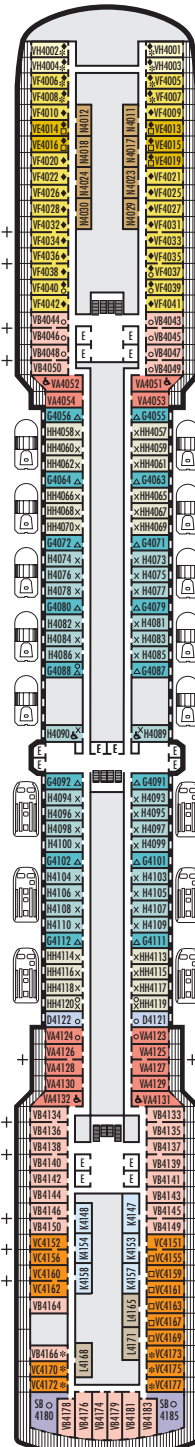

MAIN DECK
Staterooms 1001–1127

LOWER PROMENADE DECK

PROMENADE DECK

UPPER PROMENADE DECK
Staterooms 4001–4185

VERANDAH DECK
Staterooms 5001–5191

UPPER VERANDAH DECK
Staterooms 6001–6177

STATEROOM SYMBOL LEGEND

- Triple (2 lower beds, 1 sofa bed)
- Quad (2 lower beds, 1 sofa bed, 1 upper)
- △ Partial sea view
- × Fully obstructed view
- ⊕ Connecting rooms
- * Shower only
- ♠ Single-sink vanity

- ◆ Staterooms have solid steel verandah railings instead of clear-view Plexiglas® railings
- ♿ Suites SY8068, SC6175, SC6164, SY5002 & SY5001 are wheelchair accessible, bathtub and roll-in shower. Suite SS6108 and staterooms I-8037, VA8032, VA8031, VA6049, VB6004, VB6003, VA5140, VA5137, VA5054, VA5051, VA4132, VA4131, H4090, H4089, VA4052, VA4051, D1100, C1082, C1081, J1074, K1012 & K1011 are wheelchair accessible, roll-in shower only.

SHIP SPECIFICATIONS & FACILITIES

- 1,916 Guests
- 810 Crew
- 82,348 Gross Tons
- 936 Feet Long
- 11 Guest Decks
- Wraparound Promenade Deck
- 6 Restaurants & Cafes
- 7 Entertainment Venues
- 10 Lounges/Bars
- 2 Outdoor Swimming Pools (one with sliding glass roof)
- Spa & Salon
- Fitness Center
- Suite Lounge
- Duty-free Shops
- Library/Internet Cafe
- Onboard Wi-Fi Access
- Casino
- Sport Courts

Important Note: Not all staterooms within each category have the same furniture configuration and/or facilities. Appropriate symbols within the rooms on the deck plans describe differences from the stateroom descriptions below.