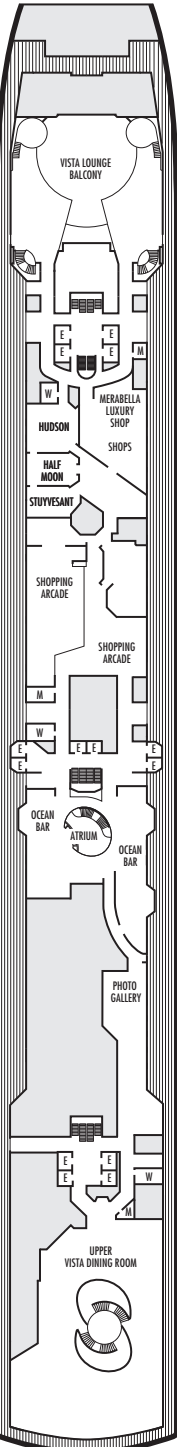

MAIN DECK
Staterooms 1001–1127

LOWER PROMENADE DECK

PROMENADE DECK

UPPER PROMENADE DECK
Staterooms 4001–4185

VERANDAH DECK
Staterooms 5001–5191

UPPER VERANDAH DECK
Staterooms 6001–6177

STATEROOM SYMBOL LEGEND

- Triple (2 lower beds, 1 sofa bed)
- Quad (2 lower beds, 1 sofa bed, 1 upper)
- △ Partial sea view
- × Fully obstructed view
- ⊕ Connecting rooms
- * Shower only
- ♠ Single-sink vanity

- ◆ Staterooms have solid steel verandah railings instead of clear-view Plexiglas® railings
- ♿ Suites SY8068, SC6175, SC6164, SY5002 & SY5001 are wheelchair accessible, bathtub and roll-in shower. Suite SS6108 and staterooms I-8037, VA8032, VA8031, VA6049, VB6004, VB6003, VA5140, VA5137, VA5054, VA5051, VA4132, VA4131, H4090, H4089, VA4052, VA4051, D1100, C1082, C1081, J1074, K1012 & K1011 are wheelchair accessible, roll-in shower only.

SHIP SPECIFICATIONS & FACILITIES

- 1,916 Guests
- 810 Crew
- 82,348 Gross Tons
- 936 Feet Long
- 11 Guest Decks
- Wraparound Promenade Deck
- 6 Restaurants & Cafes
- 7 Entertainment Venues
- 10 Lounges/Bars
- 2 Outdoor Swimming Pools (one with sliding glass roof)
- Spa & Salon
- Fitness Center
- Suite Lounge
- Duty-free Shops
- Library/Internet Cafe
- Onboard Wi-Fi Access
- Casino
- Sport Courts