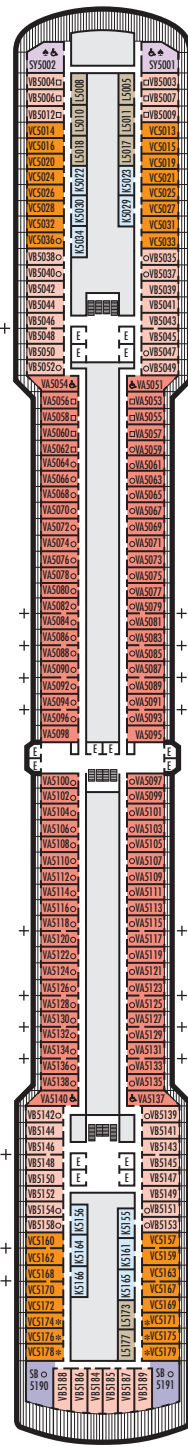

MAIN DECK
Staterooms 1001–1127

LOWER PROMENADE DECK

PROMENADE DECK

UPPER PROMENADE DECK
Staterooms 4001–4185

VERANDAH DECK
Staterooms 5001–5191

UPPER VERANDAH DECK
Staterooms 6001–6177

STATEROOM SYMBOL LEGEND

- Triple (2 lower beds, 1 sofa bed)
- Quad (2 lower beds, 1 sofa bed, 1 upper)
- △ Partial sea view
- × Fully obstructed view
- ⊕ Connecting rooms
- * Shower only
- ♠ Single-sink vanity

- ◆ Staterooms have solid steel verandah railings instead of clear-view Plexiglas® railings
- ♿ Suites SY8068, SC6175, SC6164, SY5002 & SY5001 are wheelchair accessible, bathtub and roll-in shower. Suite SS6108 and staterooms I-8037, VA8032, VA8031, VA6049, VB6004, VB6003, VA5140, VA5137, VA5054, VA5051, VA4132, VA4131, H4090, H4089, VA4052, VA4051, D1100, C1082, C1081, J1074, K1012 & K1011 are wheelchair accessible, roll-in shower only.

SHIP SPECIFICATIONS & FACILITIES

- 1,916 Guests
- 810 Crew
- 82,348 Gross Tons
- 936 Feet Long
- 11 Guest Decks
- Wraparound Promenade Deck
- 6 Restaurants & Cafes
- 7 Entertainment Venues
- 10 Lounges/Bars
- 2 Outdoor Swimming Pools (one with sliding glass roof)
- Spa & Salon
- Fitness Center
- Suite Lounge
- Duty-free Shops
- Library/Internet Cafe
- Onboard Wi-Fi Access
- Casino
- Sport Courts

MS WESTERDAM

DECK PLANS & STATEROOMS

The deck plans are color-coded by category of stateroom, and the category letter precedes the stateroom number in each room. All staterooms are equipped with flat-panel television, DVD player, mini-bar, mini-safe, data port, telephone and multichannel music.