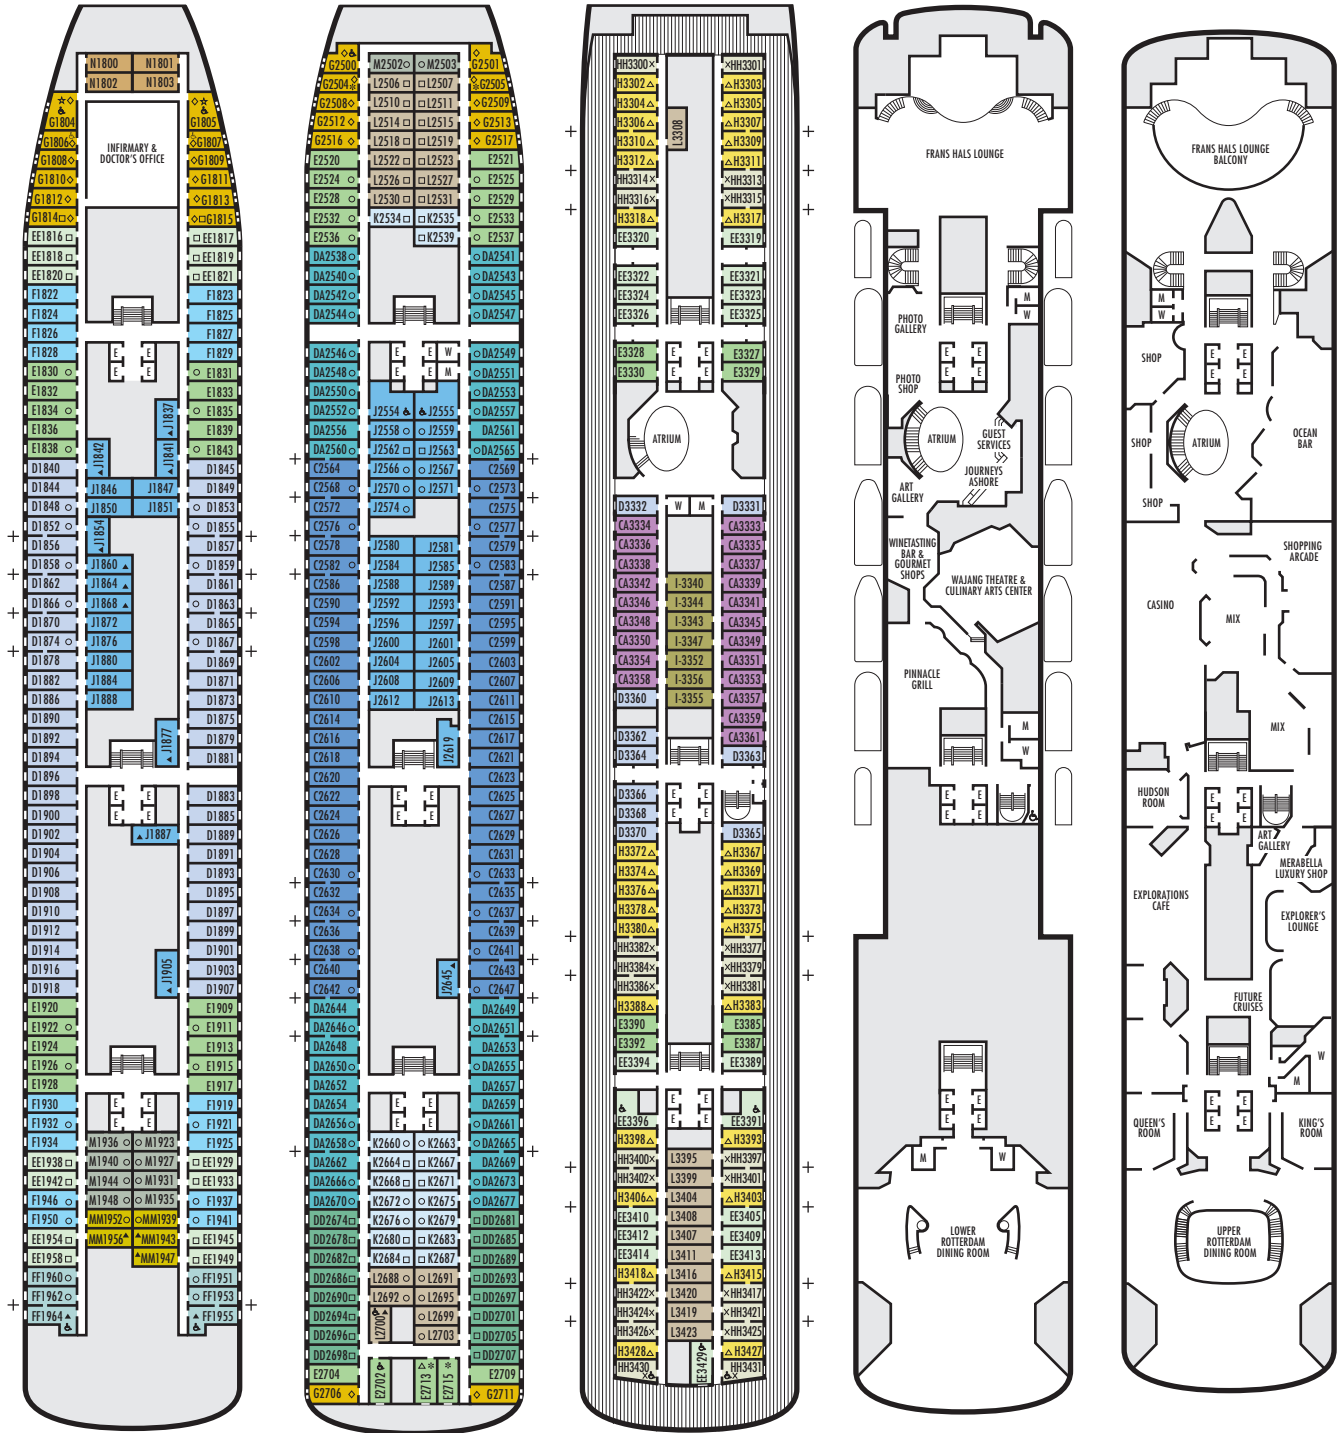

DOLPHIN DECK
Staterooms 1800–1964

MAIN DECK
Staterooms 2500–2715

LOWER PROMENADE DECK
Staterooms 3300–3431

PROMENADE DECK

UPPER PROMENADE DECK

STATEROOM SYMBOL LEGEND

- * Shower only
- Bath tub & shower
- ▲ 2 lower beds or converts to 1 queen-size
- Triple (2 lower beds, 1 sofa bed)
- Quad (2 lower beds, 1 sofa bed, 1 upper)
- △ Partial sea view
- ◇ These staterooms have portholes instead of windows
- ★ 2 lower beds not convertible to a queen-size
- × Fully obstructed view
- + Connecting rooms
- ♿ Suite SA7034 is wheelchair accessible with whirlpool bath & shower. Suites B7088, B7087, B6228 & B6225 and staterooms DA6104, EE3396, EE3391, HH3431, HH3430, EE3429, E2702, L2700, J2555, J2554, G2500, FF1964, FF1955, G1807, G1806, G1805 & G1804 are wheelchair accessible, shower only.

SHIP SPECIFICATIONS & FACILITIES

- 1,432 Guests
- 604 Crew
- 61,214 Gross Tons
- 781 Feet Long
- 10 Guest Decks
- Wraparound Promenade Deck
- 6 Restaurants & Cafes
- 6 Entertainment Venues
- 7 Lounges/Bars
- 2 Outdoor Swimming Pools (one with sliding glass roof)
- Spa & Salon
- Fitness Center
- Suite Lounge
- Duty-free Shops
- Library/Internet Cafe
- Onboard Wi-Fi Access
- Casino
- Sport Courts

MS VOLENDAM

DECK PLANS & STATEROOMS

The deck plans are color-coded by category of stateroom, and the category letter precedes the stateroom number in each room. All staterooms are equipped with flat-panel television, DVD player, telephone and multichannel music.

Important Note: Not all staterooms within each category have the same furniture configuration and/or facilities. Appropriate symbols within the rooms on the deck plans describe differences from the stateroom descriptions below.