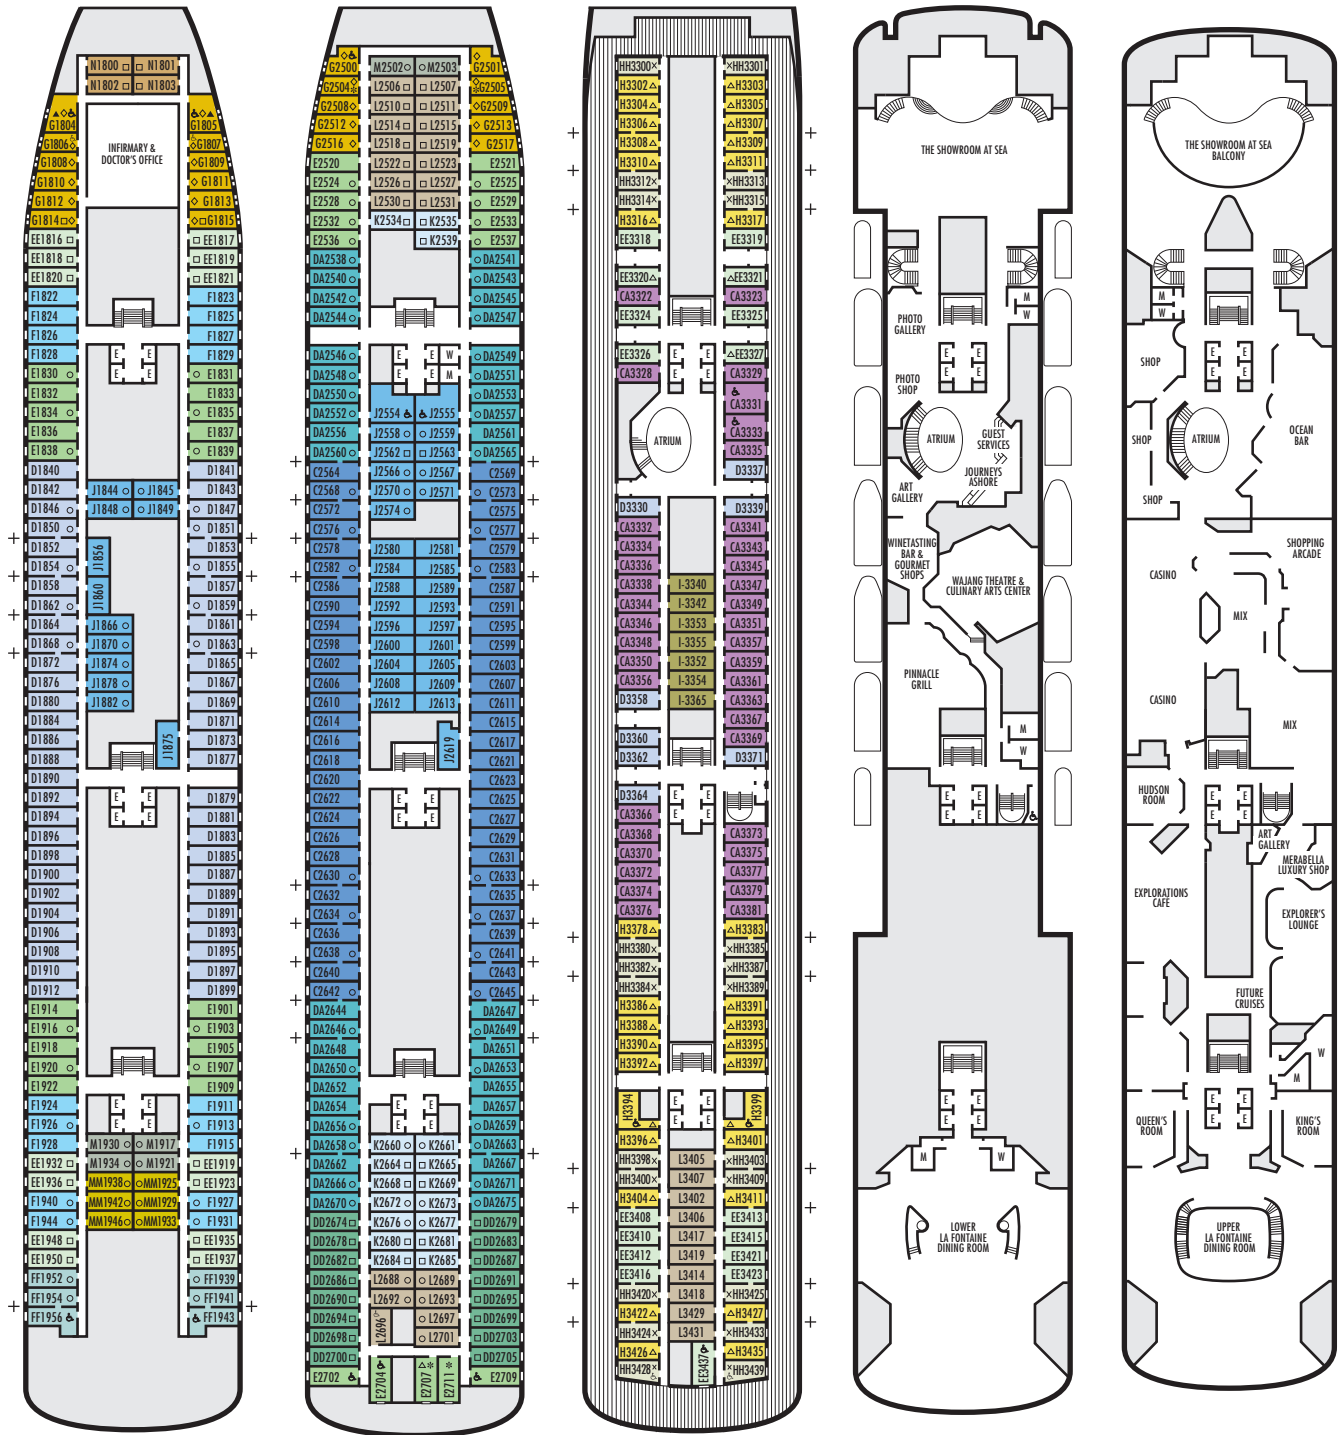

DOLPHIN DECK
Staterooms 1800–1956

MAIN DECK
Staterooms 2500–2711

LOWER PROMENADE DECK
Staterooms 3300–3439

PROMENADE DECK

UPPER PROMENADE DECK

STATEROOM SYMBOL LEGEND

- * Shower only
- Bathtub & shower
- ▲ 2 lower beds
- Triple (2 lower beds, 1 sofa bed)
- Quad (2 lower beds, 1 sofa bed, 1 upper)
- △ Partial sea view
- X Fully obstructed view
- + Connecting rooms
- ◇ These staterooms have portholes instead of windows
- ♿ Suites SB7041 & SB7040 are wheelchair accessible with bathtub & shower. Suites AA7061 & AA6223 and staterooms CQ6104, HH3439, EE3437, HH3428, H3399, H3394, CA3333, CA3331, E2709, E2704, E2702, L2696, J2555, J2554, G2500, FF1956, FF1943, G1807, G1806, G1805 & G1804 are wheelchair accessible, shower only.

SHIP SPECIFICATIONS & FACILITIES

- 1,404 Guests
- 603 Crew
- 59,885 Gross Tons
- 781 Feet Long
- 10 Guest Decks
- Wraparound Promenade Deck
- 7 Restaurants & Cafes
- 6 Entertainment Venues
- 7 Lounges/Bars
- 2 Outdoor Swimming Pools (one with sliding glass roof)
- Spa & Salon
- Fitness Center
- Suite Lounge
- Duty-free Shops
- Library/Internet Cafe
- Onboard Wi-Fi Access
- Casino
- Sport Courts

MS ROTTERDAM

DECK PLANS & STATEROOMS

The deck plans are color-coded by category of stateroom, and the category letter precedes the stateroom number in each room. All staterooms are equipped with flat-panel television, DVD player, telephone and multichannel music.

Important Note: Not all staterooms within each category have the same furniture configuration and/or facilities. Appropriate symbols within the rooms on the deck plans describe differences from the stateroom descriptions below.