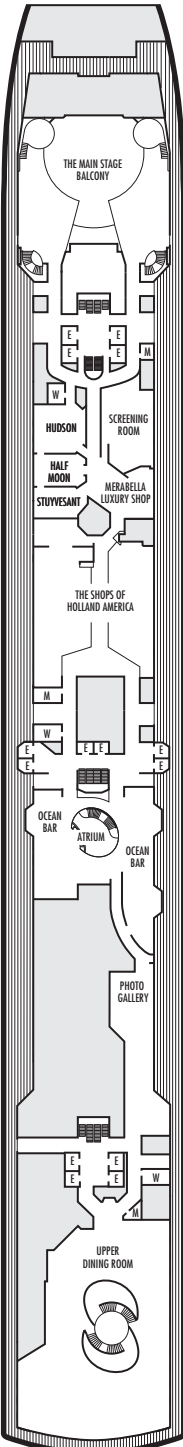

MAIN DECK
Staterooms 1001–1127

LOWER PROMENADE DECK

PROMENADE DECK

UPPER PROMENADE DECK
Staterooms 4001–4185

VERANDAH DECK
Staterooms 5001–5191

UPPER VERANDAH DECK
Staterooms 6001–6177

STATEROOM SYMBOL LEGEND

- Triple (2 lower beds, 1 sofa bed)
- Quad (2 lower beds, 1 sofa bed, 1 upper)
- △ Partial sea view
- × Fully obstructed view
- ⊕ Connecting rooms
- * Shower only
- ♠ Single-sink vanity

- ◆ Staterooms have solid steel verandah railings instead of clear-view Plexiglas® railings
- ♿ Suites SY8068, SC6175, SC6164, SY5002 & SY5001 are wheelchair accessible, bathtub and roll-in shower. Suite SS6108 and staterooms I-8037, VA8032, VA8031, VA6049, VB6004, VB6003, VA5140, VA5137, VA5054, VA5051, VA4132, VA4131, H4090, H4089, VA4052, VA4051, D1100, C1082, C1081, J1074, K1012 & K1011 are wheelchair accessible, roll-in shower only.

SHIP SPECIFICATIONS & FACILITIES

- 1,964 Guests
- 812 Crew
- 82,305 Gross Tons
- 936 Feet Long
- 11 Guest Decks
- Wraparound Promenade Deck
- 6 Restaurants & Cafes
- 8 Entertainment Venues
- 10 Lounges/Bars
- 2 Outdoor Swimming Pools (one with sliding glass roof)
- Fitness Center
- Suite Lounge
- Duty-free Shops
- Library/Internet Cafe
- Onboard Wi-Fi Access
- Casino
- Sport Courts

Important Note: Not all staterooms within each category have the same furniture configuration and/or facilities. Appropriate symbols within the rooms on the deck plans describe differences from the stateroom descriptions below.