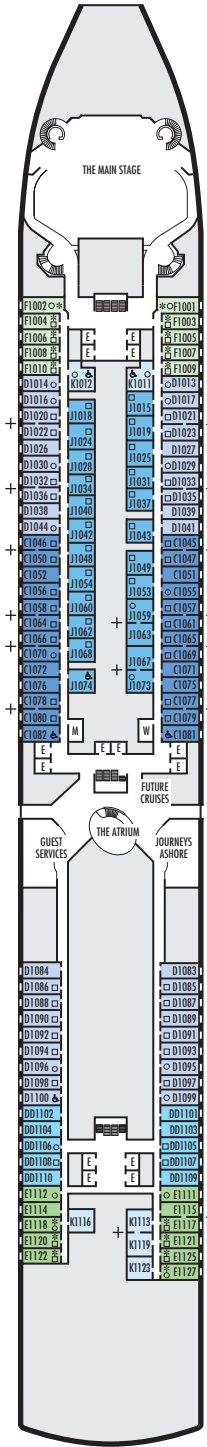

MAIN DECK
Staterooms 1001–1127

LOWER PROMENADE DECK

PROMENADE DECK

UPPER PROMENADE DECK
Staterooms 4001–4185

VERANDAH DECK
Staterooms 5001–5191

UPPER VERANDAH DECK
Staterooms 6001–6177

STATEROOM SYMBOL LEGEND

- Triple (2 lower beds, 1 sofa bed)
- Quad (2 lower beds, 1 sofa bed, 1 upper)
- △ Partial sea view
- × Fully obstructed view
- ⊕ Connecting rooms
- * Shower only
- ♠ Single-sink vanity

- ◆ Staterooms have solid steel verandah railings instead of clear-view Plexiglas® railings
- ♿ Suites SY8068, SC6175, SC6164, SY5002 & SY5001 are wheelchair accessible, bathtub and roll-in shower. Suite SS6108 and staterooms I-8037, VA8032, VA8031, VA6049, VB6004, VB6003, VA5140, VA5137, VA5054, VA5051, VA4132, VA4131, H4090, H4089, VA4052, VA4051, D1100, C1082, C1081, J1074, K1012 & K1011 are wheelchair accessible, roll-in shower only.

SHIP SPECIFICATIONS & FACILITIES

- 1,964 Guests
- 812 Crew
- 82,305 Gross Tons
- 936 Feet Long
- 11 Guest Decks
- Wraparound Promenade Deck
- 6 Restaurants & Cafes
- 8 Entertainment Venues
- 10 Lounges/Bars
- 2 Outdoor Swimming Pools (one with sliding glass roof)
- Fitness Center
- Suite Lounge
- Duty-free Shops
- Library/Internet Cafe
- Onboard Wi-Fi Access
- Casino
- Sport Courts

Important Note: Not all staterooms within each category have the same furniture configuration and/or facilities. Appropriate symbols within the rooms on the deck plans describe differences from the stateroom descriptions below.