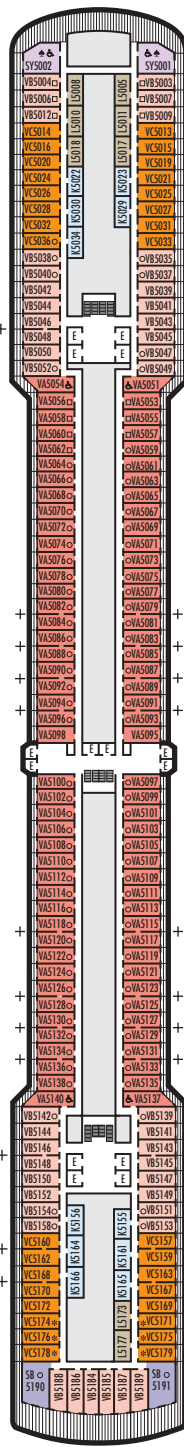

MAIN DECK
Staterooms 1001–1127

LOWER PROMENADE DECK

PROMENADE DECK

UPPER PROMENADE DECK
Staterooms 4001–4185

VERANDAH DECK
Staterooms 5001–5191

UPPER VERANDAH DECK
Staterooms 6001–6177

STATEROOM SYMBOL LEGEND

- Triple (2 lower beds, 1 sofa bed)
- Quad (2 lower beds, 1 sofa bed, 1 upper)
- △ Partial sea view
- × Fully obstructed view
- ⊕ Connecting rooms
- * Shower only
- ♠ Single-sink vanity

- ◆ Staterooms have solid steel verandah railings instead of clear-view Plexiglas® railings
- ♿ Suites SY8068, SC6175, SC6164, SY5002 & SY5001 are wheelchair accessible, bathtub and roll-in shower. Suite SS6108 and staterooms I-8037, VA8032, VA8031, VA6049, VB6004, VB6003, VA5140, VA5137, VA5054, VA5051, VA4132, VA4131, H4090, H4089, VA4052, VA4051, D1100, C1082, C1081, J1074, K1012 & K1011 are wheelchair accessible, roll-in shower only.

SHIP SPECIFICATIONS & FACILITIES

- 1,964 Guests
- 812 Crew
- 82,305 Gross Tons
- 936 Feet Long
- 11 Guest Decks
- Wraparound Promenade Deck
- 6 Restaurants & Cafes
- 8 Entertainment Venues
- 10 Lounges/Bars
- 2 Outdoor Swimming Pools (one with sliding glass roof)
- Fitness Center
- Suite Lounge
- Duty-free Shops
- Library/Internet Cafe
- Onboard Wi-Fi Access
- Casino
- Sport Courts

Important Note: Not all staterooms within each category have the same furniture configuration and/or facilities. Appropriate symbols within the rooms on the deck plans describe differences from the stateroom descriptions below.