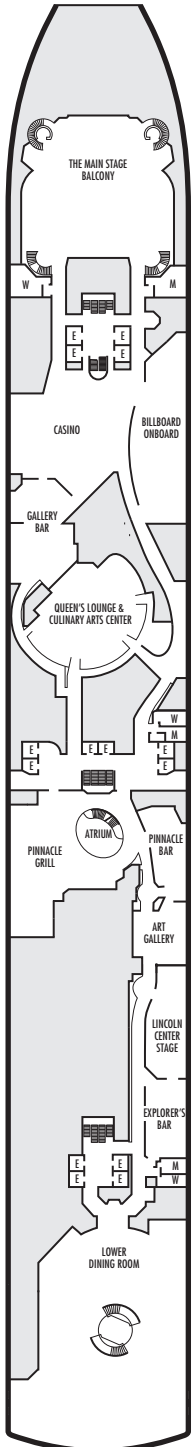

MAIN DECK
Staterooms 1001–1127

LOWER PROMENADE DECK

PROMENADE DECK

UPPER PROMENADE DECK
Staterooms 4001–4185

VERANDAH DECK
Staterooms 5001–5191

UPPER VERANDAH DECK
Staterooms 6001–6177

STATEROOM SYMBOL LEGEND

- Triple (2 lower beds, 1 sofa bed)
- Quad (2 lower beds, 1 sofa bed, 1 upper)
- △ Partial sea view
- × Fully obstructed view
- ⊕ Connecting rooms
- * Shower only
- ♠ Single-sink vanity

- ◆ Staterooms have solid steel verandah railings instead of clear-view Plexiglas® railings
- ♿ Suites SY8068, SC6175, SC6164, SY5002 & SY5001 are wheelchair accessible, bathtub and roll-in shower. Suite SS6108 and staterooms I-8037, VA8032, VA8031, VA6049, VB6004, VB6003, VA5140, VA5137, VA5054, VA5051, VA4132, VA4131, H4090, H4089, VA4052, VA4051, D1100, C1082, C1081, J1074, K1012 & K1011 are wheelchair accessible, roll-in shower only.

SHIP SPECIFICATIONS & FACILITIES

- 1,964 Guests
- 812 Crew
- 82,305 Gross Tons
- 936 Feet Long
- 11 Guest Decks
- Wraparound Promenade Deck
- 6 Restaurants & Cafes
- 8 Entertainment Venues
- 10 Lounges/Bars
- 2 Outdoor Swimming Pools (one with sliding glass roof)
- Fitness Center
- Suite Lounge
- Duty-free Shops
- Library/Internet Cafe
- Onboard Wi-Fi Access
- Casino
- Sport Courts

Important Note: Not all staterooms within each category have the same furniture configuration and/or facilities. Appropriate symbols within the rooms on the deck plans describe differences from the stateroom descriptions below.