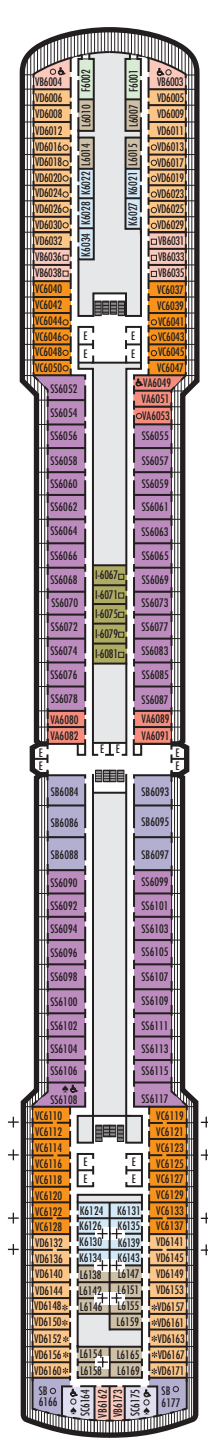

MAIN DECK
Staterooms 1001–1127

LOWER PROMENADE DECK

PROMENADE DECK

UPPER PROMENADE DECK
Staterooms 4001–4185

VERANDAH DECK
Staterooms 5001–5191

UPPER VERANDAH DECK
Staterooms 6001–6177

STATEROOM SYMBOL LEGEND

- Triple (2 lower beds, 1 sofa bed)
- Quad (2 lower beds, 1 sofa bed, 1 upper)
- △ Partial sea view
- × Fully obstructed view
- ⊕ Connecting rooms
- * Shower only
- ♠ Single-sink vanity

- ◆ Staterooms have solid steel verandah railings instead of clear-view Plexiglas® railings
- ♿ Suites SY8068, SC6175, SC6164, SY5002 & SY5001 are wheelchair accessible, bathtub and roll-in shower. Suite SS6108 and staterooms I-8037, VA8032, VA8031, VA6049, VB6004, VB6003, VA5140, VA5137, VA5054, VA5051, VA4132, VA4131, H4090, H4089, VA4052, VA4051, D1100, C1082, C1081, J1074, K1012 & K1011 are wheelchair accessible, roll-in shower only.

SHIP SPECIFICATIONS & FACILITIES

- 1,964 Guests
- 812 Crew
- 82,305 Gross Tons
- 936 Feet Long
- 11 Guest Decks
- Wraparound Promenade Deck
- 6 Restaurants & Cafes
- 8 Entertainment Venues
- 10 Lounges/Bars
- 2 Outdoor Swimming Pools (one with sliding glass roof)
- Fitness Center
- Suite Lounge
- Duty-free Shops
- Library/Internet Cafe
- Onboard Wi-Fi Access
- Casino
- Sport Courts

Important Note: Not all staterooms within each category have the same furniture configuration and/or facilities. Appropriate symbols within the rooms on the deck plans describe differences from the stateroom descriptions below.