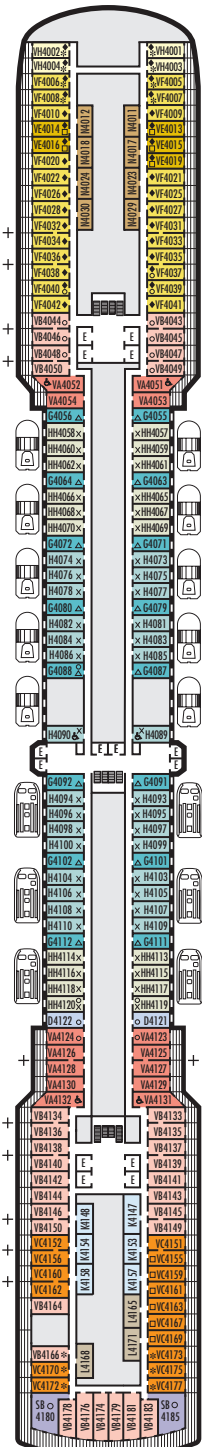

MAIN DECK
Staterooms 1001–1127

LOWER PROMENADE DECK

PROMENADE DECK

UPPER PROMENADE DECK
Staterooms 4001–4185

VERANDAH DECK
Staterooms 5001–5191

UPPER VERANDAH DECK
Staterooms 6001–6177

STATEROOM SYMBOL LEGEND

- Triple (2 lower beds, 1 sofa bed)
- Quad (2 lower beds, 1 sofa bed, 1 upper)
- △ Partial sea view
- × Fully obstructed view
- ⊕ Connecting rooms
- * Shower only
- ♠ Single-sink vanity

- ◆ Staterooms have solid steel verandah railings instead of clear-view Plexiglas® railings
- ♿ Suites SY8068, SC6175, SC6164, SY5002 & SY5001 are wheelchair accessible, bathtub and roll-in shower. Suite SS6108 and staterooms I-8037, VA8032, VA8031, VA6049, VB6004, VB6003, VA5140, VA5137, VA5054, VA5051, VA4132, VA4131, H4090, H4089, VA4052, VA4051, D1100, C1082, C1081, J1074, K1012 & K1011 are wheelchair accessible, roll-in shower only.

SHIP SPECIFICATIONS & FACILITIES

- 1,964 Guests
- 812 Crew
- 82,305 Gross Tons
- 936 Feet Long
- 11 Guest Decks
- Wraparound Promenade Deck
- 6 Restaurants & Cafes
- 8 Entertainment Venues
- 10 Lounges/Bars
- 2 Outdoor Swimming Pools (one with sliding glass roof)
- Fitness Center
- Suite Lounge
- Duty-free Shops
- Library/Internet Cafe
- Onboard Wi-Fi Access
- Casino
- Sport Courts

Important Note: Not all staterooms within each category have the same furniture configuration and/or facilities. Appropriate symbols within the rooms on the deck plans describe differences from the stateroom descriptions below.