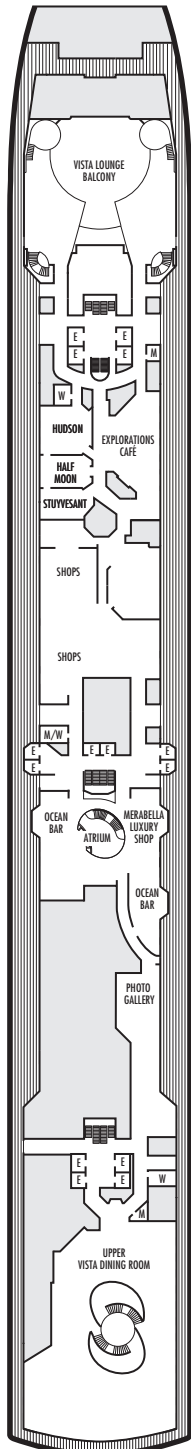

MAIN DECK
Staterooms 1001–1127

LOWER PROMENADE DECK

PROMENADE DECK

UPPER PROMENADE DECK
Staterooms 4001–4185

VERANDAH DECK
Staterooms 5001–5191

UPPER VERANDAH DECK
Staterooms 6001–6177

STATEROOM SYMBOL LEGEND

- Triple (2 lower beds, 1 sofa bed)
- Quad (2 lower beds, 1 sofa bed, 1 upper)
- △ Partial sea view
- × Fully obstructed view
- ⊕ Connecting rooms
- * Shower only
- ♠ Single-sink vanity

- ◆ Staterooms have solid steel verandah railings instead of clear-view Plexiglas® railings
- ♿ Suites SY8068, SC6175, SC6164, SY5002 & SY5001 are wheelchair accessible, bathtub and roll-in shower. Suite SS6108 and staterooms I-8037, VA8032, VA8031, VA6049, VB8004, VB6003, VA5140, VA5137, VA5054, VA5051, VA4132, VA4131, H4090, H4089, VA4052, VA4051, D1100, C1082, C1081, J1074, K1012 & K1011 are wheelchair accessible, roll-in shower only.

SHIP SPECIFICATIONS & FACILITIES

- 1,972 Guests
- 811 Crew
- 82,318 Gross Tons
- 936 Feet Long
- 11 Guest Decks
- Wraparound Promenade Deck
- 6 Restaurants & Cafes
- 7 Entertainment Venues
- 10 Lounges/Bars
- 2 Outdoor Swimming Pools (one with sliding glass roof)
- Spa & Salon
- Fitness Center
- Suite Lounge
- Duty-free Shops
- Library/Internet Cafe
- Onboard Wi-Fi Access
- Casino
- Sport Courts

MS NOORDAM

DECK PLANS & STATEROOMS

The deck plans are color-coded by category of stateroom, and the category letter precedes the stateroom number in each room. All staterooms are equipped with flat-panel television, DVD player, mini-bar, mini-safe, data port, telephone and multichannel music.