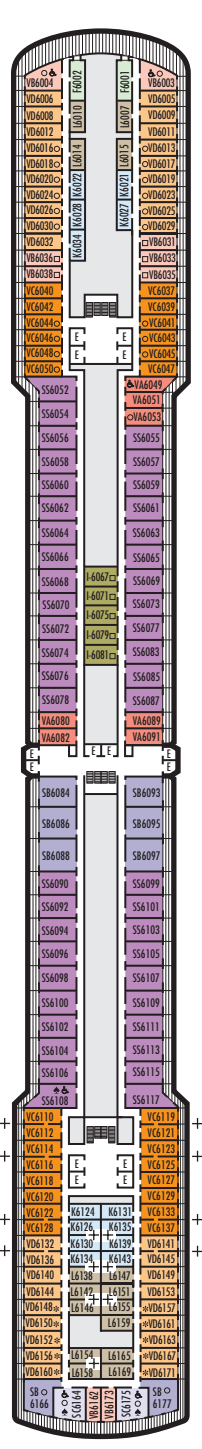

MAIN DECK
Staterooms 1001–1127

LOWER PROMENADE DECK

PROMENADE DECK

UPPER PROMENADE DECK
Staterooms 4001–4185

VERANDAH DECK
Staterooms 5001–5191

UPPER VERANDAH DECK
Staterooms 6001–6177

STATEROOM SYMBOL LEGEND

- Triple (2 lower beds, 1 sofa bed)
- Quad (2 lower beds, 1 sofa bed, 1 upper)
- △ Partial sea view
- × Fully obstructed view
- ⊕ Connecting rooms
- * Shower only
- ♠ Single-sink vanity

- ◆ Staterooms have solid steel verandah railings instead of clear-view Plexiglas® railings
- ♿ Suites SY8068, SC6175, SC6164, SY5002 & SY5001 are wheelchair accessible, bathtub and roll-in shower. Suite SS6108 and staterooms I-8037, VA8032, VA8031, VA6049, VB8004, VB6003, VA5140, VA5137, VA5054, VA5051, VA4132, VA4131, H4090, H4089, VA4052, VA4051, D1100, C1082, C1081, J1074, K1012 & K1011 are wheelchair accessible, roll-in shower only.

SHIP SPECIFICATIONS & FACILITIES

- 1,972 Guests
- 811 Crew
- 82,318 Gross Tons
- 936 Feet Long
- 11 Guest Decks
- Wraparound Promenade Deck
- 6 Restaurants & Cafes
- 7 Entertainment Venues
- 10 Lounges/Bars
- 2 Outdoor Swimming Pools (one with sliding glass roof)
- Spa & Salon
- Fitness Center
- Suite Lounge
- Duty-free Shops
- Library/Internet Cafe
- Onboard Wi-Fi Access
- Casino
- Sport Courts

MS NOORDAM

DECK PLANS & STATEROOMS

The deck plans are color-coded by category of stateroom, and the category letter precedes the stateroom number in each room. All staterooms are equipped with flat-panel television, DVD player, mini-bar, mini-safe, data port, telephone and multichannel music.