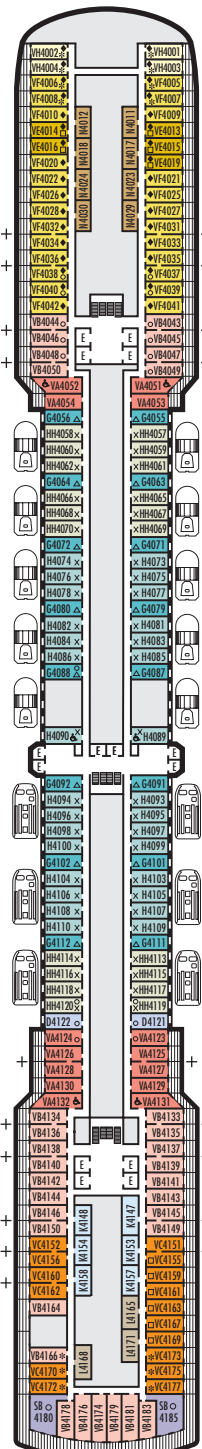

MAIN DECK
Staterooms 1001–1127

LOWER PROMENADE DECK

PROMENADE DECK

UPPER PROMENADE DECK
Staterooms 4001–4185

VERANDAH DECK
Staterooms 5001–5191

UPPER VERANDAH DECK
Staterooms 6001–6177

STATEROOM SYMBOL LEGEND

- Triple (2 lower beds, 1 sofa bed)
- Quad (2 lower beds, 1 sofa bed, 1 upper)
- △ Partial sea view
- × Fully obstructed view
- ⊕ Connecting rooms
- * Shower only
- ♠ Single-sink vanity

- ◆ Staterooms have solid steel verandah railings instead of clear-view Plexiglas® railings
- ♿ Suites SY8068, SC6175, SC6164, SY5002 & SY5001 are wheelchair accessible, bathtub and roll-in shower. Suite SS6108 and staterooms I-8037, VA8032, VA8031, VA6049, VB8004, VB6003, VA5140, VA5137, VA5054, VA5051, VA4132, VA4131, H4090, H4089, VA4052, VA4051, D1100, C1082, C1081, J1074, K1012 & K1011 are wheelchair accessible, roll-in shower only.

SHIP SPECIFICATIONS & FACILITIES

- 1,972 Guests
- 811 Crew
- 82,318 Gross Tons
- 936 Feet Long
- 11 Guest Decks
- Wraparound Promenade Deck
- 6 Restaurants & Cafes
- 7 Entertainment Venues
- 10 Lounges/Bars
- 2 Outdoor Swimming Pools (one with sliding glass roof)
- Spa & Salon
- Fitness Center
- Suite Lounge
- Duty-free Shops
- Library/Internet Cafe
- Onboard Wi-Fi Access
- Casino
- Sport Courts

MS NOORDAM

DECK PLANS & STATEROOMS

The deck plans are color-coded by category of stateroom, and the category letter precedes the stateroom number in each room. All staterooms are equipped with flat-panel television, DVD player, mini-bar, mini-safe, data port, telephone and multichannel music.