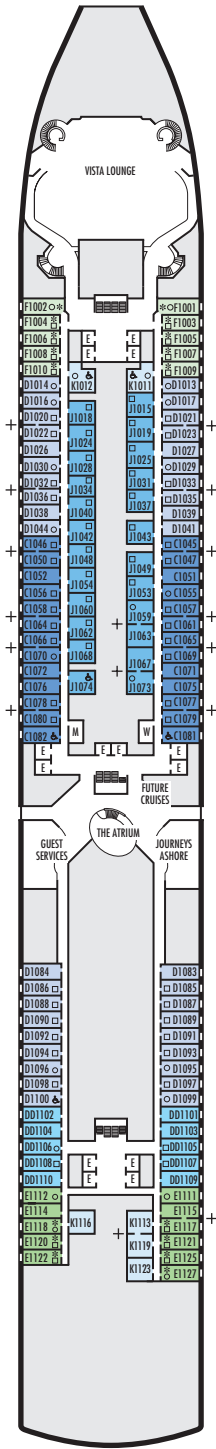

MAIN DECK
Staterooms 1001–1127

LOWER PROMENADE DECK

PROMENADE DECK

UPPER PROMENADE DECK
Staterooms 4001–4185

VERANDAH DECK
Staterooms 5001–5191

UPPER VERANDAH DECK
Staterooms 6001–6177

STATEROOM SYMBOL LEGEND

- Triple (2 lower beds, 1 sofa bed)
- Quad (2 lower beds, 1 sofa bed, 1 upper)
- △ Partial sea view
- × Fully obstructed view
- ⊕ Connecting rooms
- * Shower only
- ♠ Single-sink vanity

- ◆ Staterooms have solid steel verandah railings instead of clear-view Plexiglas® railings
- ♿ Suites SY8068, SC6175, SC6164, SY5002 & SY5001 are wheelchair accessible, bathtub and roll-in shower. Suite SS6108 and staterooms I-8037, VA8032, VA8031, VA6049, VB8004, VB6003, VA5140, VA5137, VA5054, VA5051, VA4132, VA4131, H4090, H4089, VA4052, VA4051, D1100, C1082, C1081, J1074, K1012 & K1011 are wheelchair accessible, roll-in shower only.

SHIP SPECIFICATIONS & FACILITIES

- 1,972 Guests
- 811 Crew
- 82,318 Gross Tons
- 936 Feet Long
- 11 Guest Decks
- Wraparound Promenade Deck
- 6 Restaurants & Cafes
- 7 Entertainment Venues
- 10 Lounges/Bars
- 2 Outdoor Swimming Pools (one with sliding glass roof)
- Spa & Salon
- Fitness Center
- Suite Lounge
- Duty-free Shops
- Library/Internet Cafe
- Onboard Wi-Fi Access
- Casino
- Sport Courts

MS NOORDAM

DECK PLANS & STATEROOMS

The deck plans are color-coded by category of stateroom, and the category letter precedes the stateroom number in each room. All staterooms are equipped with flat-panel television, DVD player, mini-bar, mini-safe, data port, telephone and multichannel music.