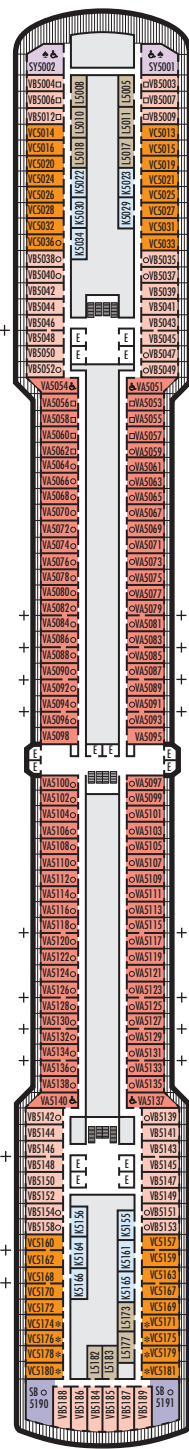

MAIN DECK
Staterooms 1001–1127

LOWER PROMENADE DECK

PROMENADE DECK

UPPER PROMENADE DECK
Staterooms 4001–4185

VERANDAH DECK
Staterooms 5001–5191

UPPER VERANDAH DECK
Staterooms 6001–6177

STATEROOM SYMBOL LEGEND

- Triple (2 lower beds, 1 sofa bed)
- Quad (2 lower beds, 1 sofa bed, 1 upper)
- △ Partial sea view
- × Fully obstructed view
- ⊕ Connecting rooms
- * Shower only
- ♠ Single-sink vanity

- ◆ Staterooms have solid steel verandah railings instead of clear-view Plexiglas® railings
- ♿ Suites SY8068, SC6175, SC6164, SY5002 & SY5001 are wheelchair accessible, bathtub and roll-in shower. Suite SS6108 and staterooms I-8037, VA8032, VA8031, VA6049, VB8004, VB6003, VA5140, VA5137, VA5054, VA5051, VA4132, VA4131, H4090, H4089, VA4052, VA4051, D1100, C1082, C1081, J1074, K1012 & K1011 are wheelchair accessible, roll-in shower only.

SHIP SPECIFICATIONS & FACILITIES

- 1,972 Guests
- 811 Crew
- 82,318 Gross Tons
- 936 Feet Long
- 11 Guest Decks
- Wraparound Promenade Deck
- 6 Restaurants & Cafes
- 7 Entertainment Venues
- 10 Lounges/Bars
- 2 Outdoor Swimming Pools (one with sliding glass roof)
- Spa & Salon
- Fitness Center
- Suite Lounge
- Duty-free Shops
- Library/Internet Cafe
- Onboard Wi-Fi Access
- Casino
- Sport Courts

MS NOORDAM

DECK PLANS & STATEROOMS

The deck plans are color-coded by category of stateroom, and the category letter precedes the stateroom number in each room. All staterooms are equipped with flat-panel television, DVD player, mini-bar, mini-safe, data port, telephone and multichannel music.