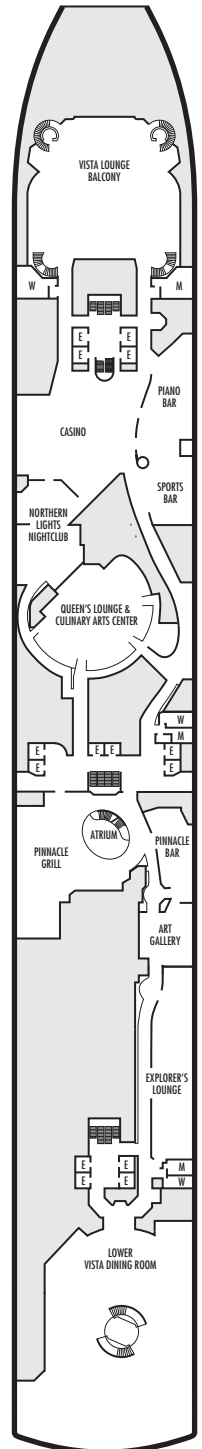

MAIN DECK
Staterooms 1001–1127

LOWER PROMENADE DECK

PROMENADE DECK

UPPER PROMENADE DECK
Staterooms 4001–4185

VERANDAH DECK
Staterooms 5001–5191

UPPER VERANDAH DECK
Staterooms 6001–6177

STATEROOM SYMBOL LEGEND

- Triple (2 lower beds, 1 sofa bed)
- Quad (2 lower beds, 1 sofa bed, 1 upper)
- △ Partial sea view
- × Fully obstructed view
- ⊕ Connecting rooms
- * Shower only
- ♠ Single-sink vanity

- ◆ Staterooms have solid steel verandah railings instead of clear-view Plexiglas® railings
- ♿ Suites SY8068, SC6175, SC6164, SY5002 & SY5001 are wheelchair accessible, bathtub and roll-in shower. Suite SS6108 and staterooms I-8037, VA8032, VA8031, VA6049, VB8004, VB6003, VA5140, VA5137, VA5054, VA5051, VA4132, VA4131, H4090, H4089, VA4052, VA4051, D1100, C1082, C1081, J1074, K1012 & K1011 are wheelchair accessible, roll-in shower only.

SHIP SPECIFICATIONS & FACILITIES

- 1,972 Guests
- 811 Crew
- 82,318 Gross Tons
- 936 Feet Long
- 11 Guest Decks
- Wraparound Promenade Deck
- 6 Restaurants & Cafes
- 7 Entertainment Venues
- 10 Lounges/Bars
- 2 Outdoor Swimming Pools (one with sliding glass roof)
- Spa & Salon
- Fitness Center
- Suite Lounge
- Duty-free Shops
- Library/Internet Cafe
- Onboard Wi-Fi Access
- Casino
- Sport Courts

MS NOORDAM

DECK PLANS & STATEROOMS

The deck plans are color-coded by category of stateroom, and the category letter precedes the stateroom number in each room. All staterooms are equipped with flat-panel television, DVD player, mini-bar, mini-safe, data port, telephone and multichannel music.