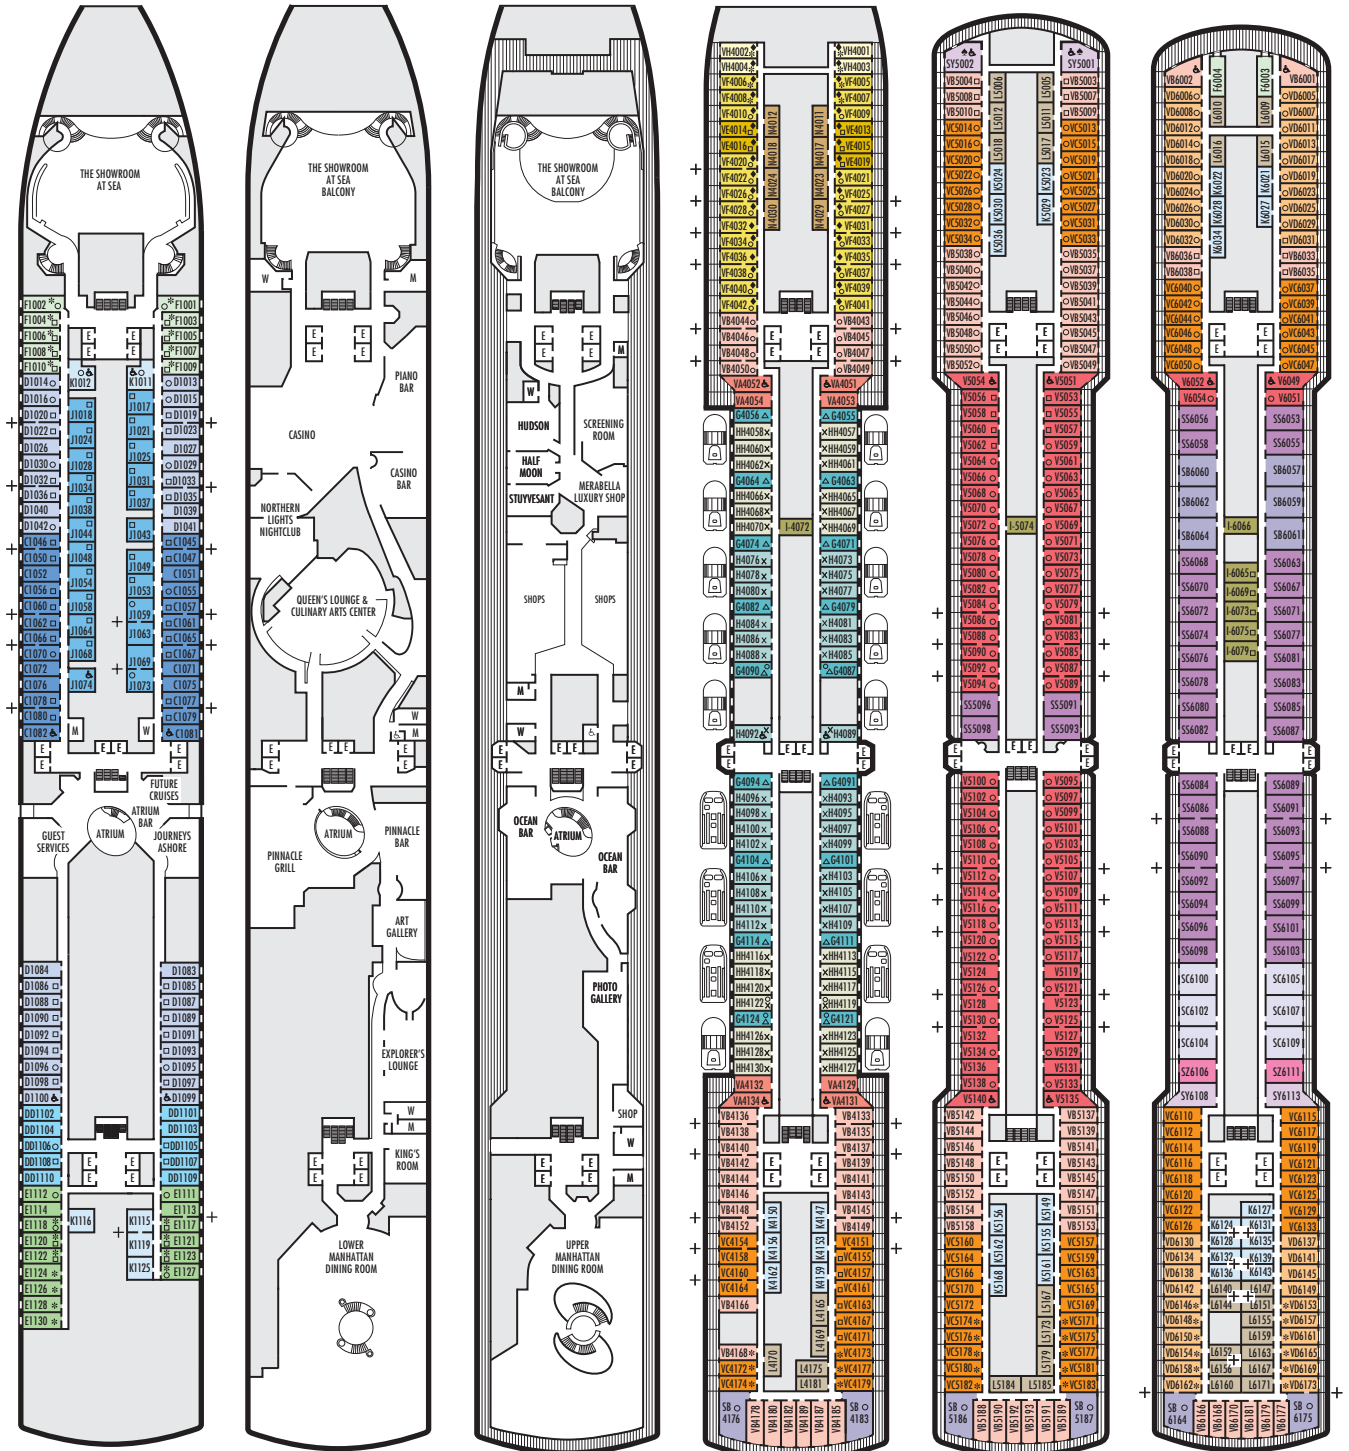

MAIN DECK
Staterooms 1001–1130

LOWER PROMENADE DECK

PROMENADE DECK

UPPER PROMENADE DECK
Staterooms 4001–4189

VERANDAH DECK
Staterooms 5001–5193

UPPER VERANDAH DECK
Staterooms 6001–6181

STATEROOM SYMBOL LEGEND

- Triple (2 lower beds, 1 sofa bed)
- Quad (2 lower beds, 1 sofa bed, 1 upper)
- △ Partial sea view
- × Fully obstructed view
- + Connecting rooms
- * Shower only
- ♠ Single-sink vanity
- ◆ Staterooms have solid steel verandah railings instead of clear-view Plexiglas® railings
- ♿ Suites SA7058 & SA7057 are wheelchair accessible, bathtub and roll-in shower. Suites SY5002 & SY5001 and staterooms VA8119, VA8116, I-8033, VA8026, VA8025, V6052, V6049, VB6002, VB6001, V5140, V5135, V5054, V5051, VA4134, VA4131, H4092, H4089, VA4052, VA4051, D1100, D1099, C1082, C1081, J1074, K1012 & K1011 are wheelchair accessible, roll-in shower only.

SHIP SPECIFICATIONS & FACILITIES

- 2,106 Guests
- 874 Crew
- 86,700 Gross Tons
- 936 Feet Long
- 11 Guest Decks
- Wraparound Promenade Deck
- 8 Restaurants & Cafes
- 8 Entertainment Venues
- 11 Lounges/Bars
- 2 Outdoor Swimming Pools (one with sliding glass roof)
- Spa & Salon
- Fitness Center
- Suite Lounge
- Duty-free Shops
- Library/Internet Cafe
- Onboard Wi-Fi Access
- Casino
- Sport Courts

MS NIEUW AMSTERDAM

DECK PLANS & STATEROOMS

The deck plans are color-coded by category of stateroom, and the category letter precedes the stateroom number in each room. All staterooms are equipped with interactive LED television with On Demand movies, programming and multichannel music; mini-bar; mini-safe; data port; telephone.