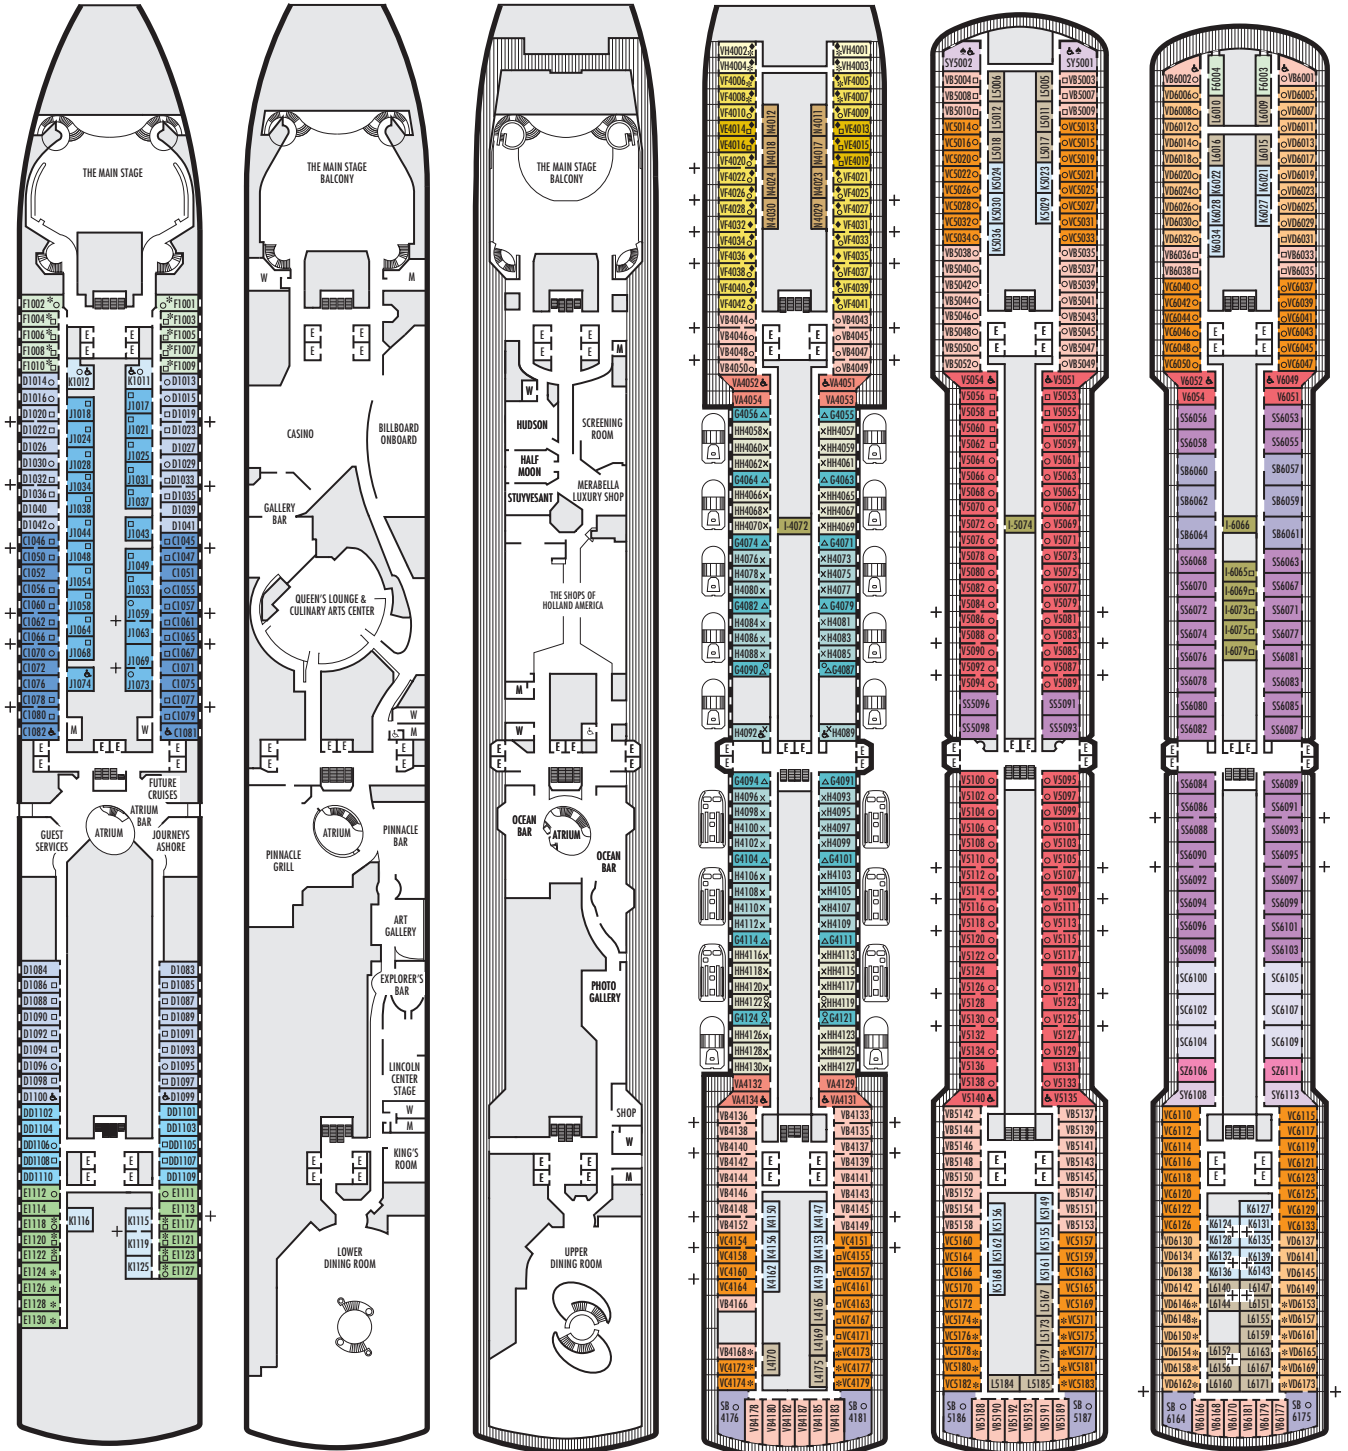

**MAIN DECK**  
Staterooms 1001–1130

**LOWER PROMENADE DECK**

**PROMENADE DECK**

**UPPER PROMENADE DECK**  
Staterooms 4001–4187

**VERANDAH DECK**  
Staterooms 5001–5193

**UPPER VERANDAH DECK**  
Staterooms 6001–6181

**STATEROOM SYMBOL LEGEND**

- Triple (2 lower beds, 1 sofa bed)
- Quad (2 lower beds, 1 sofa bed, 1 upper)
- △ Partial sea view
- × Fully obstructed view
- + Connecting rooms
- \* Shower only
- ♣ Single-sink vanity, bathtub only
- ♠ Single-sink vanity

**SHIP SPECIFICATIONS & FACILITIES**

- 2,104 Guests
- 876 Crew
- 86,273 Gross Tons
- 936 Feet Long
- 11 Guest Decks
- Wraparound Promenade Deck
- 8 Restaurants & Cafes
- 5 Entertainment Venues
- 12 Lounges/Bars
- 2 Outdoor Swimming Pools (one with sliding glass roof)
- Spa & Salon
- Fitness Center
- Suite Lounge
- Duty-free Shops
- Library/Internet Cafe
- Onboard Wi-Fi Access
- Casino
- Sport Courts

The deck plans are color-coded by category of stateroom, and the category letter precedes the stateroom number in each room. All staterooms are equipped with interactive LED television with On Demand movies, programming and multichannel music; mini-bar; mini-safe; data port; telephone.