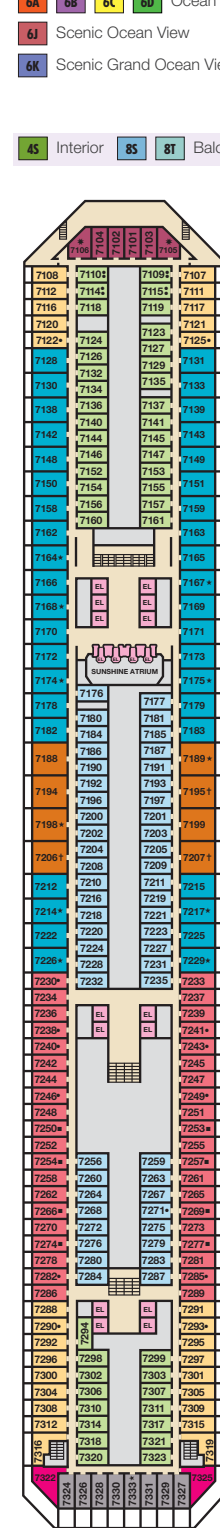

ACCOMMODATIONS SYMBOL LEGEND

- ▲ Twin Bed and Single Sofa Bed
- ★ 2 Twin Beds (convert to King) and Single Sofa Bed
- 2 Twin Beds (convert to King) and 1 Upper Pullman
- ◊ 2 Twin Beds (convert to King) and 2 Upper Pullmans
- ◊ 2 Twin Beds (convert to King), Single Sofa Bed and 1 Upper Pullman
- † 2 Twin Beds (convert to King) and Double Sofa Bed
- ◆ 2 Twin Beds (convert to King), Double Sofa Bed and 1 Lower Pullman
- ◊ Connecting staterooms (ideal for families and groups of friends)
- ◊ Stateroom with 2 Porthole Windows
- ◊ Staterooms with obstructed views: 2318, 2319.
- ⊘ All accommodations are non-smoking.
- U Unisex Wheelchair Accessible Restroom

- 4A 4B 4C 4D 4E 4F 4G Interior Staterooms: Beds do not convert to King when both Upper Pullmans in use.
 - 6B Staterooms with obstructed views: 2318, 2319.
 - ⊘ All accommodations are non-smoking.
- Staterooms are available that are modified for wheelchair users. Please contact Carnival Reservations Department, Guest Access Services, at 1-800-438-6744, ext. 70025, for details.

CATEGORIES

- 1A Interior Upper/Lower
- P1 Porthole
- 4A 4B 4C 4D 4E 4F 4G Interior
- 4I Interior with Picture Window (obstructed views)
- 6A 6B 6C 6D Ocean View
- 6I Scenic Ocean View
- 6K Scenic Grand Ocean View
- 8A 8B 8C 8D 8E Balcony
- 8M 8N Aft-View Extended Balcony
- 9B Premium Balcony
- 9C Premium Vista Balcony
- 0S Ocean Suite
- 6S Grand Suite
- C Captain's Suite

Deck 1

Deck 2

Lobby • Deck 3

Mezzanine • Deck 4

Promenade • Deck 5

Deck 6

Deck 7

Deck 8