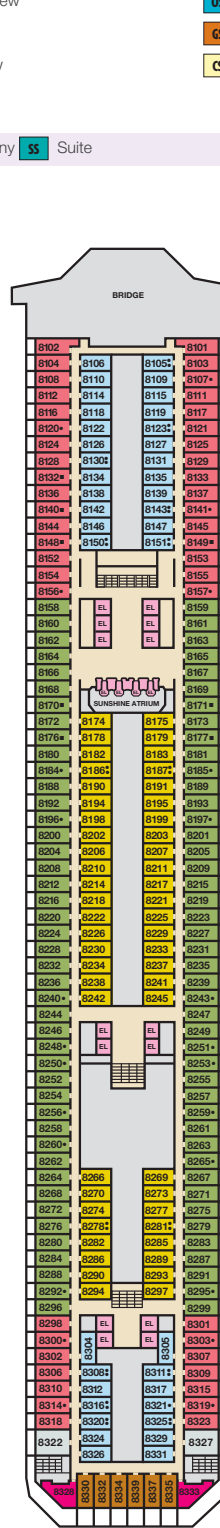

ACCOMMODATIONS SYMBOL LEGEND

- ▲ Twin Bed and Single Sofa Bed
- ★ 2 Twin Beds (convert to King) and Single Sofa Bed
- 2 Twin Beds (convert to King) and 1 Upper Pullman
- ◊ 2 Twin Beds (convert to King) and 2 Upper Pullmans
- ◊ 2 Twin Beds (convert to King), Single Sofa Bed and 1 Upper Pullman
- † 2 Twin Beds (convert to King) and Double Sofa Bed
- ◆ 2 Twin Beds (convert to King), Double Sofa Bed and 1 Lower Pullman
- ◊ Connecting staterooms (ideal for families and groups of friends)
- ◊ Stateroom with 2 Porthole Windows
- ◊ Staterooms with obstructed views: 2318, 2319.
- ⊘ All accommodations are non-smoking.
- U Unisex Wheelchair Accessible Restroom

- 4A 4B 4C 4D 4E 4F 4G Interior Staterooms: Beds do not convert to King when both Upper Pullmans in use.
 - 6B Staterooms with obstructed views: 2318, 2319.
 - ⊘ All accommodations are non-smoking.
- Staterooms are available that are modified for wheelchair users. Please contact Carnival Reservations Department, Guest Access Services, at 1-800-438-6744, ext. 70025, for details.

CATEGORIES

- 1A Interior Upper/Lower
- P1 Porthole
- 4A 4B 4C 4D 4E 4F 4G Interior
- 4I Interior with Picture Window (obstructed views)
- 6A 6B 6C 6D Ocean View
- 6I Scenic Ocean View
- 6K Scenic Grand Ocean View
- 8A 8B 8C 8D 8E Balcony
- 8M 8N Aft-View Extended Balcony
- 9B Premium Balcony
- 9C Premium Vista Balcony
- 0S Ocean Suite
- 6S Grand Suite
- C Captain's Suite

Deck 1

Deck 2

Lobby • Deck 3

Mezzanine • Deck 4

Promenade • Deck 5

Deck 6

Deck 7

Deck 8