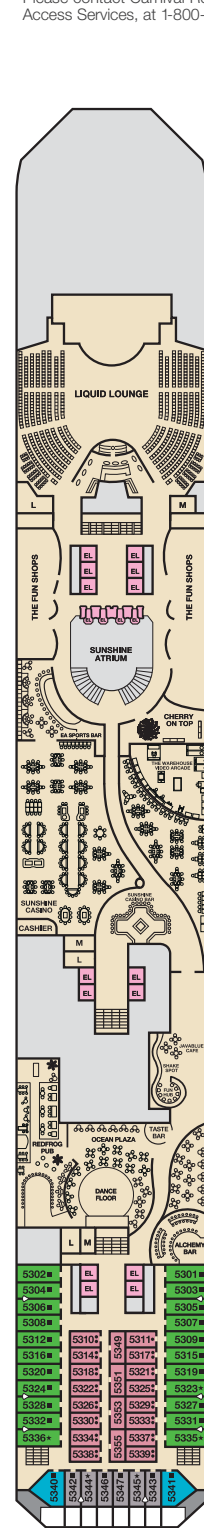

ACCOMMODATIONS SYMBOL LEGEND

- ▲ Twin Bed and Single Sofa Bed
- ★ 2 Twin Beds (convert to King) and Single Sofa Bed
- 2 Twin Beds (convert to King) and 1 Upper Pullman
- ◊ 2 Twin Beds (convert to King) and 2 Upper Pullmans
- ◊ 2 Twin Beds (convert to King), Single Sofa Bed and 1 Upper Pullman
- † 2 Twin Beds (convert to King) and Double Sofa Bed
- ◆ 2 Twin Beds (convert to King), Double Sofa Bed and 1 Lower Pullman
- ◊ Connecting staterooms (ideal for families and groups of friends)
- ◊ Stateroom with 2 Porthole Windows
- ◊ Staterooms with obstructed views: 2318, 2319.
- ⊘ All accommodations are non-smoking.
- U Unisex Wheelchair Accessible Restroom

- 4A 4B 4C 4D 4E 4F 4G Interior Staterooms: Beds do not convert to King when both Upper Pullmans in use.
 - 6B Staterooms with obstructed views: 2318, 2319.
 - ⊘ All accommodations are non-smoking.
- Staterooms are available that are modified for wheelchair users. Please contact Carnival Reservations Department, Guest Access Services, at 1-800-438-6744, ext. 70025, for details.

CATEGORIES

- 1A Interior Upper/Lower
- P1 Porthole
- 4A 4B 4C 4D 4E 4F 4G Interior
- 4I Interior with Picture Window (obstructed views)
- 6A 6B 6C 6D Ocean View
- 6I Scenic Ocean View
- 6K Scenic Grand Ocean View
- 8A 8B 8C 8D 8E Balcony
- 8M 8N Aft-View Extended Balcony
- 9B Premium Balcony
- 9C Premium Vista Balcony
- 0S Ocean Suite
- 6S Grand Suite
- C Captain's Suite

Deck 1

Deck 2

Lobby • Deck 3

Mezzanine • Deck 4

Promenade • Deck 5

Deck 6

Deck 7

Deck 8