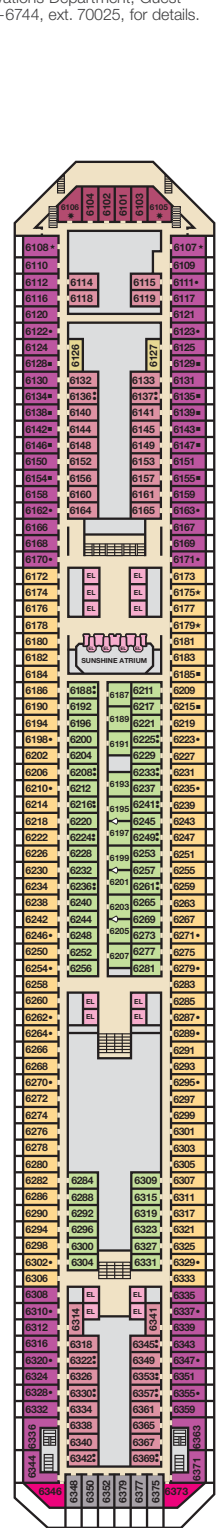

ACCOMMODATIONS SYMBOL LEGEND

- ▲ Twin Bed and Single Sofa Bed
- ★ 2 Twin Beds (convert to King) and Single Sofa Bed
- 2 Twin Beds (convert to King) and 1 Upper Pullman
- ◊ 2 Twin Beds (convert to King) and 2 Upper Pullmans
- ◊ 2 Twin Beds (convert to King), Single Sofa Bed and 1 Upper Pullman
- † 2 Twin Beds (convert to King) and Double Sofa Bed
- ◆ 2 Twin Beds (convert to King), Double Sofa Bed and 1 Lower Pullman
- ◊ Connecting staterooms (ideal for families and groups of friends)
- ◊ Stateroom with 2 Porthole Windows
- ◊ Staterooms with obstructed views: 2318, 2319.
- ⊘ All accommodations are non-smoking.
- U Unisex Wheelchair Accessible Restroom

- 4A 4B 4C 4D 4E 4F 4G Interior Staterooms: Beds do not convert to King when both Upper Pullmans in use.
 - 6B Staterooms with obstructed views: 2318, 2319.
 - ⊘ All accommodations are non-smoking.
- Staterooms are available that are modified for wheelchair users. Please contact Carnival Reservations Department, Guest Access Services, at 1-800-438-6744, ext. 70025, for details.

CATEGORIES

- 1A Interior Upper/Lower
- P1 Porthole
- 4A 4B 4C 4D 4E 4F 4G Interior
- 4I Interior with Picture Window (obstructed views)
- 6A 6B 6C 6D Ocean View
- 6I Scenic Ocean View
- 6K Scenic Grand Ocean View
- 8A 8B 8C 8D 8E Balcony
- 8M 8N Aft-View Extended Balcony
- 9B Premium Balcony
- 9C Premium Vista Balcony
- 0S Ocean Suite
- 6S Grand Suite
- C Captain's Suite

Deck 1

Deck 2

Lobby • Deck 3

Mezzanine • Deck 4

Promenade • Deck 5

Deck 6

Deck 7

Deck 8