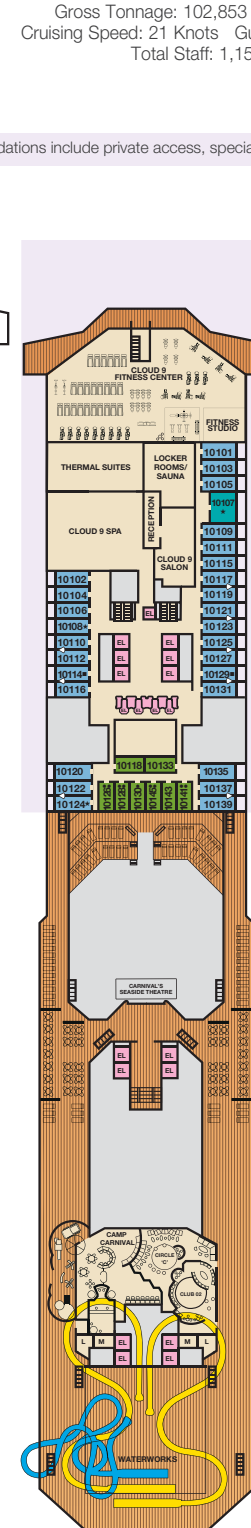

Spa & Waterworks • Deck 10