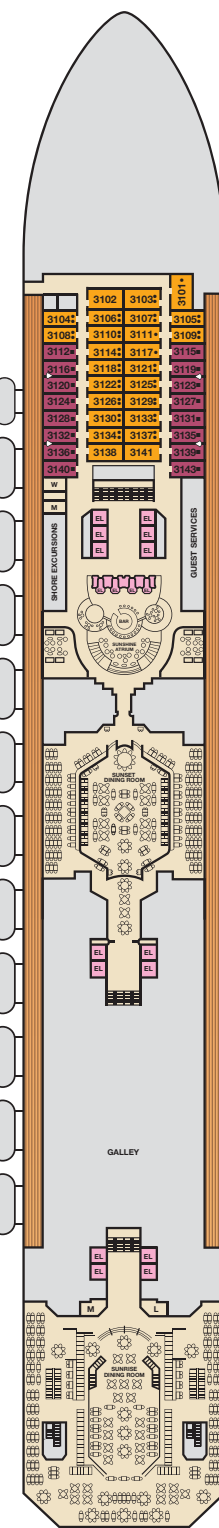

ACCOMMODATIONS SYMBOL LEGEND

- ▲ Twin Bed and Single Sofa Bed
- ★ 2 Twin Beds (convert to King) and Single Sofa Bed
- 2 Twin Beds (convert to King) and 1 Upper Pullman
- ◊ 2 Twin Beds (convert to King) and 2 Upper Pullmans
- ◊ 2 Twin Beds (convert to King), Single Sofa Bed and 1 Upper Pullman
- † 2 Twin Beds (convert to King) and Double Sofa Bed
- ◆ 2 Twin Beds (convert to King), Double Sofa Bed and 1 Lower Pullman
- ◊ Connecting staterooms (ideal for families and groups of friends)
- ◊ Stateroom with 2 Porthole Windows
- ◊ Staterooms with obstructed views: 2318, 2319.
- ⊘ All accommodations are non-smoking.
- U Unisex Wheelchair Accessible Restroom

- 4A 4B 4C 4D 4E 4F 4G Interior Staterooms: Beds do not convert to King when both Upper Pullmans in use.
 - 6B Staterooms with obstructed views: 2318, 2319.
 - ⊘ All accommodations are non-smoking.
- Staterooms are available that are modified for wheelchair users. Please contact Carnival Reservations Department, Guest Access Services, at 1-800-438-6744, ext. 70025, for details.

CATEGORIES

- 1A Interior Upper/Lower
- P1 Porthole
- 4A 4B 4C 4D 4E 4F 4G Interior
- 4I Interior with Picture Window (obstructed views)
- 6A 6B 6C 6D Ocean View
- 6I Scenic Ocean View
- 6K Scenic Grand Ocean View
- 8A 8B 8C 8D 8E Balcony
- 8M 8N Aft-View Extended Balcony
- 9B Premium Balcony
- 9C Premium Vista Balcony
- 0S Ocean Suite
- 6S Grand Suite
- C Captain's Suite

Deck 1

Deck 2

Lobby • Deck 3

Mezzanine • Deck 4

Promenade • Deck 5

Deck 6

Deck 7

Deck 8