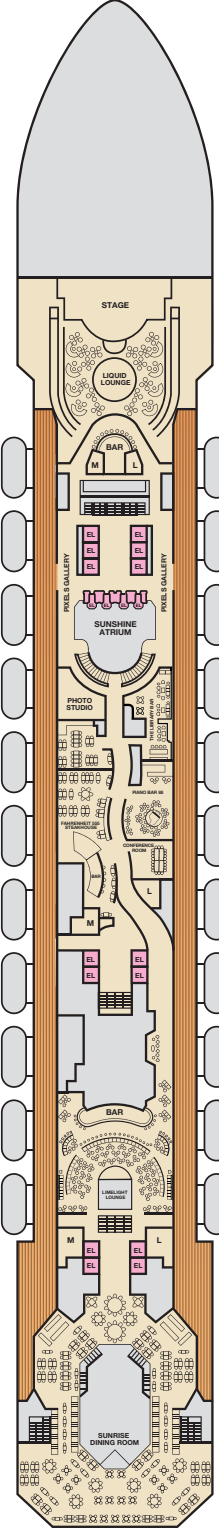

ACCOMMODATIONS SYMBOL LEGEND

- ▲ Twin Bed and Single Sofa Bed
- ★ 2 Twin Beds (convert to King) and Single Sofa Bed
- 2 Twin Beds (convert to King) and 1 Upper Pullman
- ◊ 2 Twin Beds (convert to King) and 2 Upper Pullmans
- ◊ 2 Twin Beds (convert to King), Single Sofa Bed and 1 Upper Pullman
- † 2 Twin Beds (convert to King) and Double Sofa Bed
- ◆ 2 Twin Beds (convert to King), Double Sofa Bed and 1 Lower Pullman
- ◊ Connecting staterooms (ideal for families and groups of friends)
- ◊ Stateroom with 2 Porthole Windows
- ◊ Staterooms with obstructed views: 2318, 2319.
- ⊘ All accommodations are non-smoking.
- U Unisex Wheelchair Accessible Restroom

- 4A 4B 4C 4D 4E 4F 4G Interior Staterooms: Beds do not convert to King when both Upper Pullmans in use.
 - 6B Staterooms with obstructed views: 2318, 2319.
 - ⊘ All accommodations are non-smoking.
- Staterooms are available that are modified for wheelchair users. Please contact Carnival Reservations Department, Guest Access Services, at 1-800-438-6744, ext. 70025, for details.

CATEGORIES

- 1A Interior Upper/Lower
- P1 Porthole
- 4A 4B 4C 4D 4E 4F 4G Interior
- 4I Interior with Picture Window (obstructed views)
- 6A 6B 6C 6D Ocean View
- 6I Scenic Ocean View
- 6K Scenic Grand Ocean View
- 8A 8B 8C 8D 8E Balcony
- 8M 8N Aft-View Extended Balcony
- 9B Premium Balcony
- 9C Premium Vista Balcony
- 0S Ocean Suite
- 6S Grand Suite
- C Captain's Suite

Deck 1

Deck 2

Lobby • Deck 3

Mezzanine • Deck 4

Promenade • Deck 5

Deck 6

Deck 7

Deck 8