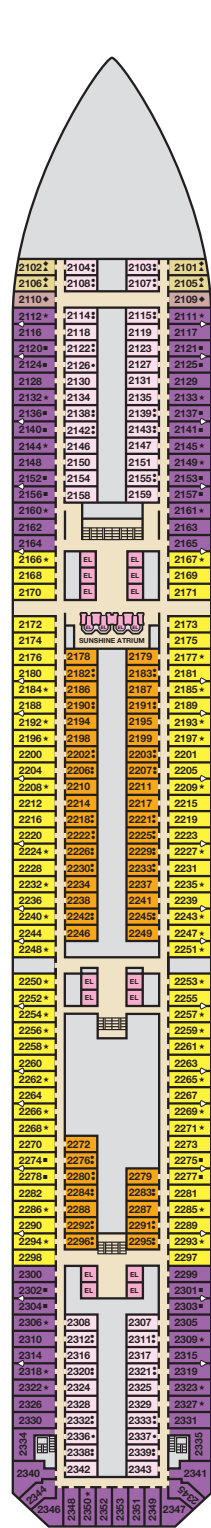

ACCOMMODATIONS SYMBOL LEGEND

- ▲ Twin Bed and Single Sofa Bed
- ★ 2 Twin Beds (convert to King) and Single Sofa Bed
- 2 Twin Beds (convert to King) and 1 Upper Pullman
- ◊ 2 Twin Beds (convert to King) and 2 Upper Pullmans
- ◊ 2 Twin Beds (convert to King), Single Sofa Bed and 1 Upper Pullman
- † 2 Twin Beds (convert to King) and Double Sofa Bed
- ◆ 2 Twin Beds (convert to King), Double Sofa Bed and 1 Lower Pullman
- ◊ Connecting staterooms (ideal for families and groups of friends)
- ◊ Stateroom with 2 Porthole Windows
- ◊ Staterooms with obstructed views: 2318, 2319.
- ⊘ All accommodations are non-smoking.
- U Unisex Wheelchair Accessible Restroom

- 4A 4B 4C 4D 4E 4F 4G Interior Staterooms: Beds do not convert to King when both Upper Pullmans in use.
 - 6B Staterooms with obstructed views: 2318, 2319.
 - ⊘ All accommodations are non-smoking.
- Staterooms are available that are modified for wheelchair users. Please contact Carnival Reservations Department, Guest Access Services, at 1-800-438-6744, ext. 70025, for details.

CATEGORIES

- 1A Interior Upper/Lower
- P1 Porthole
- 4A 4B 4C 4D 4E 4F 4G Interior
- 4I Interior with Picture Window (obstructed views)
- 6A 6B 6C 6D Ocean View
- 6I Scenic Ocean View
- 6K Scenic Grand Ocean View
- 8A 8B 8C 8D 8E Balcony
- 8M 8N Aft-View Extended Balcony
- 9B Premium Balcony
- 9C Premium Vista Balcony
- 0S Ocean Suite
- 6S Grand Suite
- C Captain's Suite

Deck 1

Deck 2

Lobby • Deck 3

Mezzanine • Deck 4

Promenade • Deck 5

Deck 6

Deck 7

Deck 8