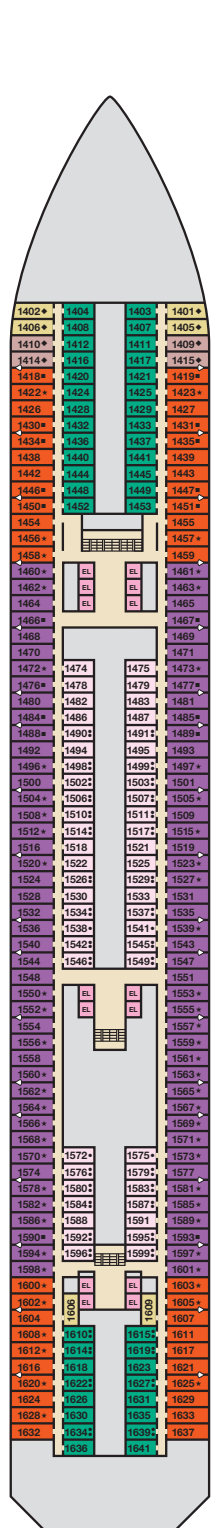

ACCOMMODATIONS SYMBOL LEGEND

- ▲ Twin Bed and Single Sofa Bed
- ★ 2 Twin Beds (convert to King) and Single Sofa Bed
- 2 Twin Beds (convert to King) and 1 Upper Pullman
- ◊ 2 Twin Beds (convert to King) and 2 Upper Pullmans
- ◊ 2 Twin Beds (convert to King), Single Sofa Bed and 1 Upper Pullman
- † 2 Twin Beds (convert to King) and Double Sofa Bed
- ◆ 2 Twin Beds (convert to King), Double Sofa Bed and 1 Lower Pullman
- ◊ Connecting staterooms (ideal for families and groups of friends)
- ◊ Stateroom with 2 Porthole Windows
- ◊ Staterooms with obstructed views: 2318, 2319.
- ⊘ All accommodations are non-smoking.
- U Unisex Wheelchair Accessible Restroom

- 4A 4B 4C 4D 4E 4F 4G Interior Staterooms: Beds do not convert to King when both Upper Pullmans in use.
 - 6B Staterooms with obstructed views: 2318, 2319.
 - ⊘ All accommodations are non-smoking.
- Staterooms are available that are modified for wheelchair users. Please contact Carnival Reservations Department, Guest Access Services, at 1-800-438-6744, ext. 70025, for details.

CATEGORIES

- 1A Interior Upper/Lower
- P1 Porthole
- 4A 4B 4C 4D 4E 4F 4G Interior
- 4I Interior with Picture Window (obstructed views)
- 6A 6B 6C 6D Ocean View
- 6I Scenic Ocean View
- 6K Scenic Grand Ocean View
- 8A 8B 8C 8D 8E Balcony
- 8M 8N Aft-View Extended Balcony
- 9B Premium Balcony
- 9C Premium Vista Balcony
- 0S Ocean Suite
- 6S Grand Suite
- C Captain's Suite

Deck 1

Deck 2

Lobby • Deck 3

Mezzanine • Deck 4

Promenade • Deck 5

Deck 6

Deck 7

Deck 8