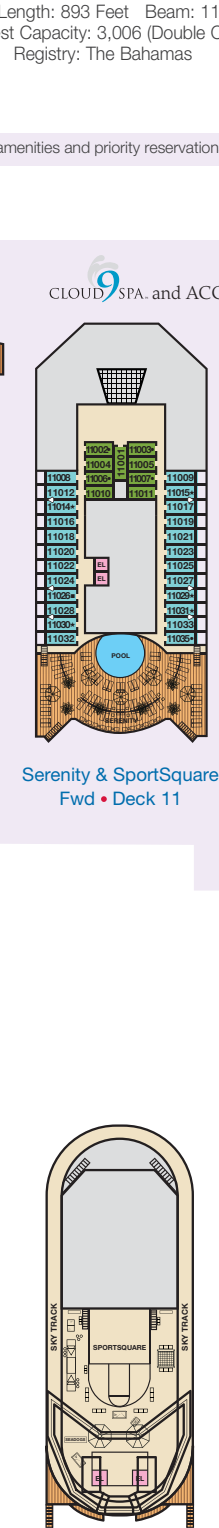

Serenity & SportSquare Fwd • Deck 11