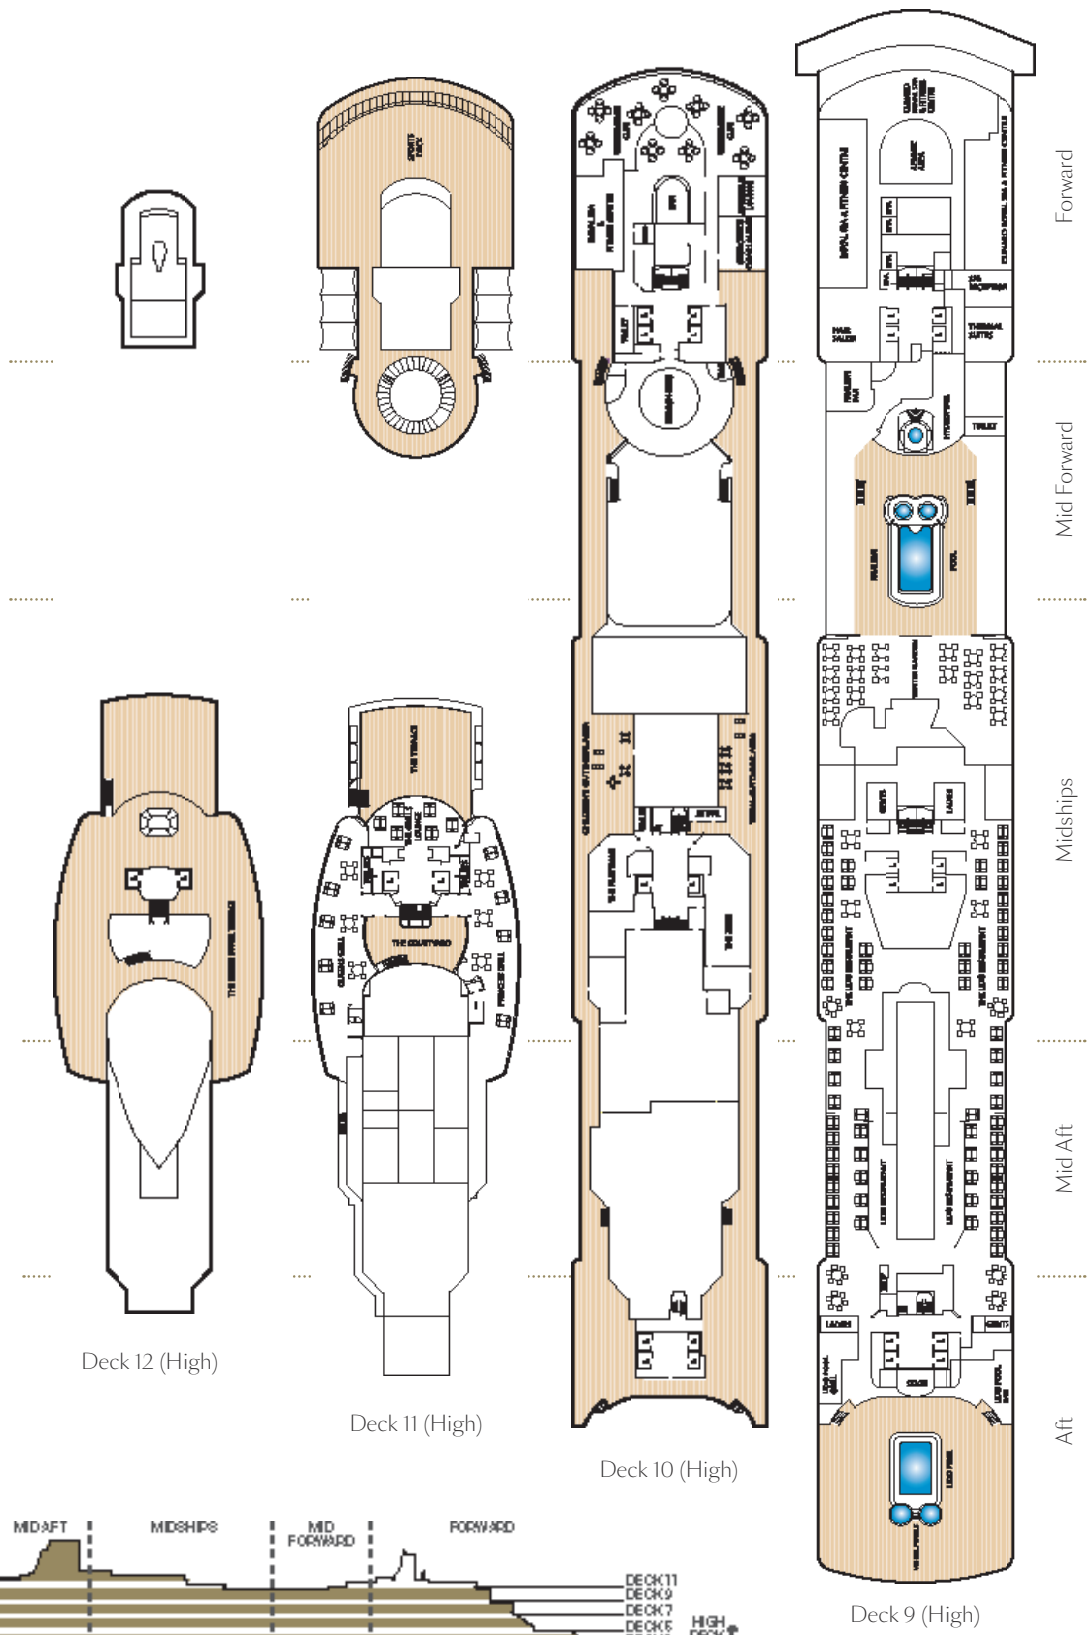

# Queen Victoria Deck Plans 2016-2017

From 2 August 2016 - 5 May 2017

## Key to symbols

L Lift

## Ship facts

Entered Service:	2007
Planned Refit:	May 2017
Country of Registry:	Bermuda
Speed:	23.7 knots
Guest Capacity:	1,997
No. of Crew:	981
Length Overall:	964.5 feet
Width:	106 feet
Draft:	25.9 feet