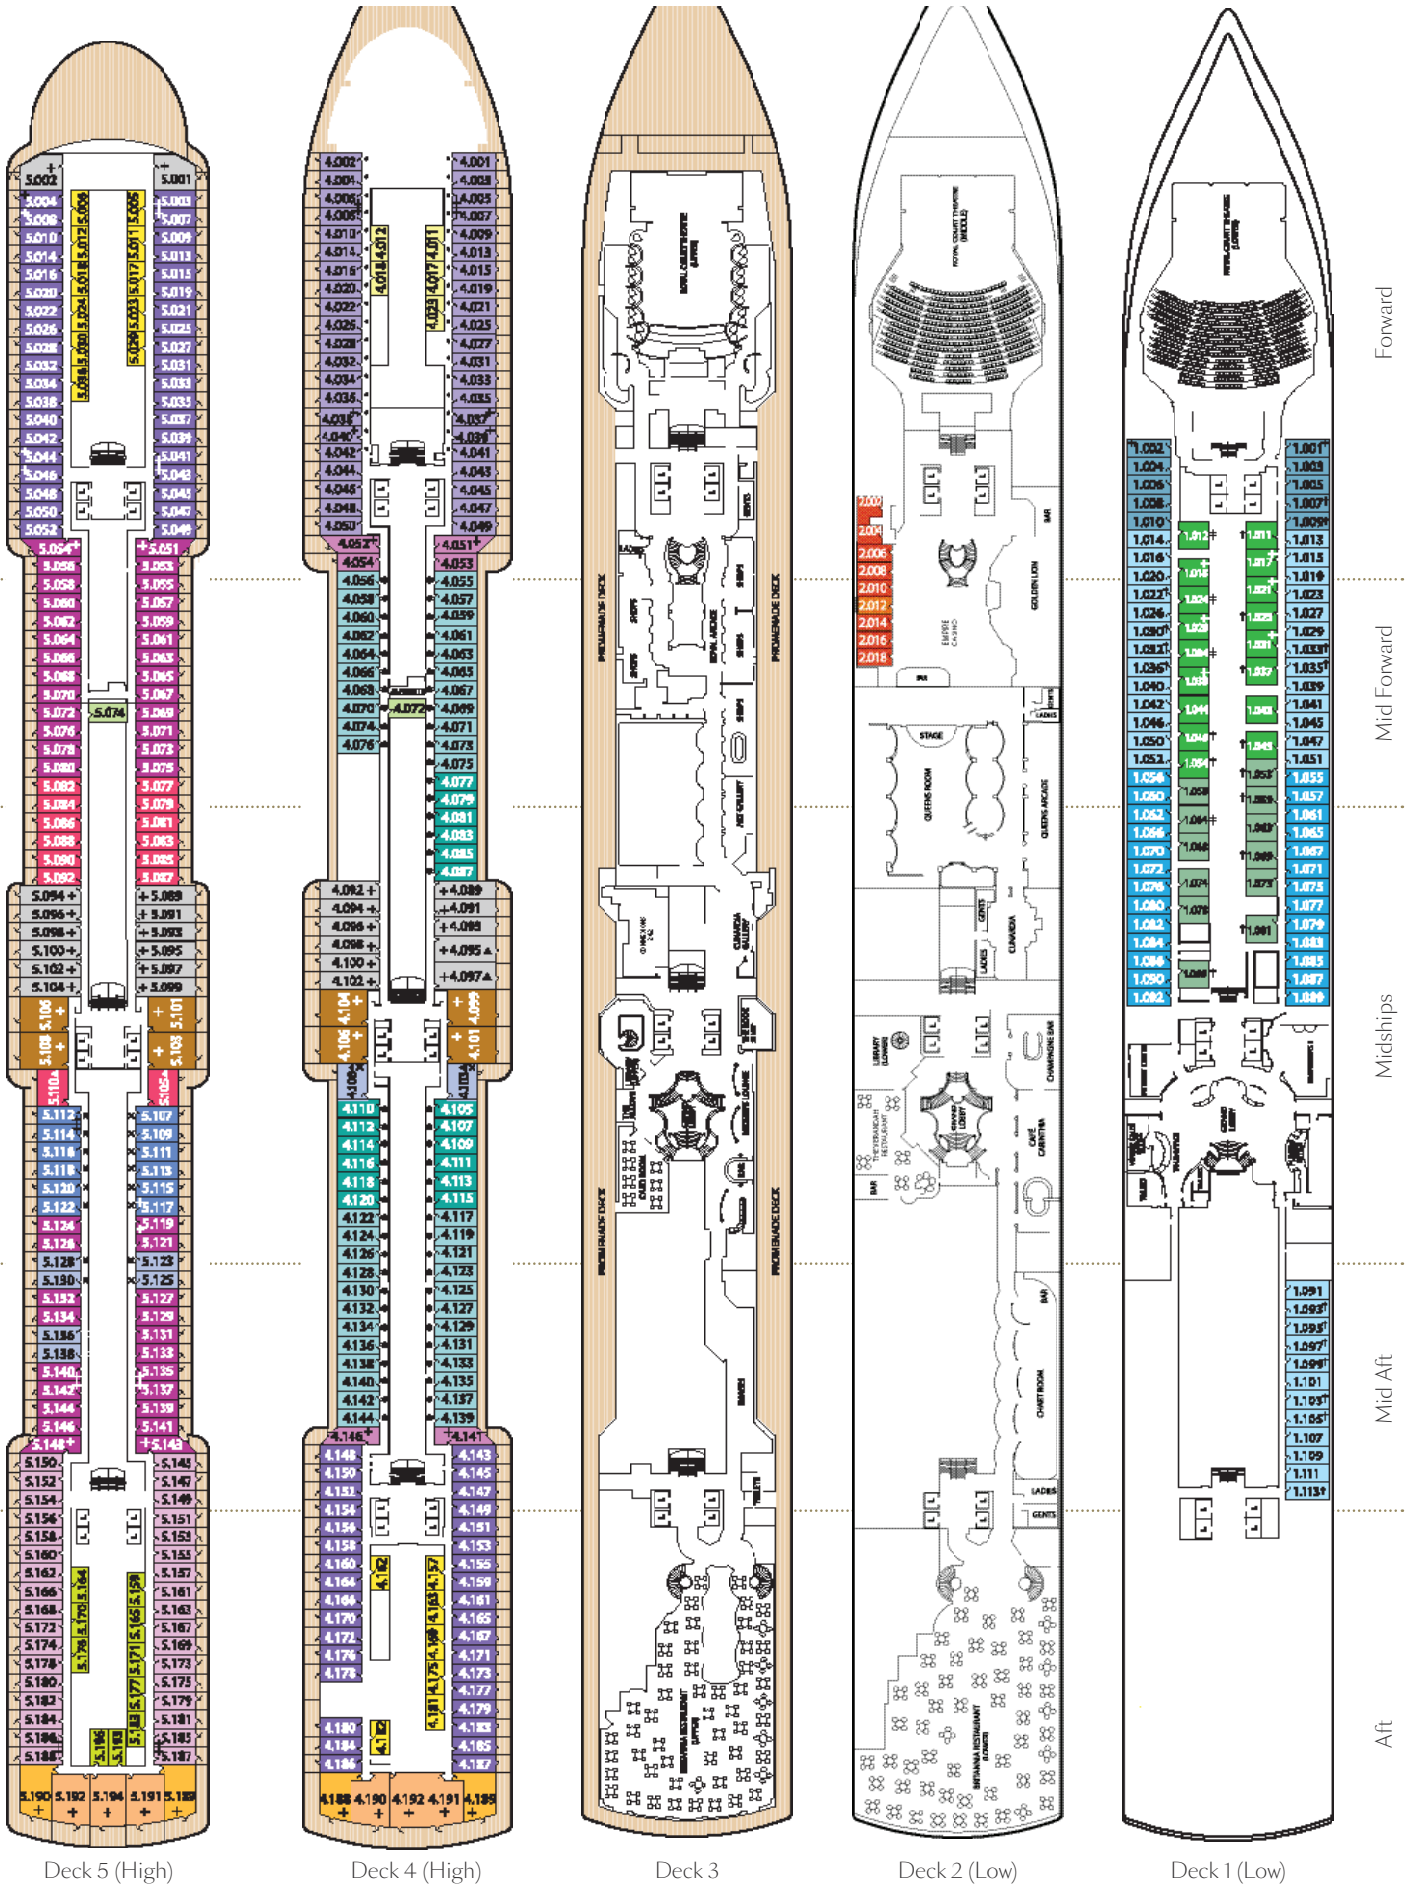

## Ship facts

Entered Service:	2007
Planned Refit:	May 2017
Country of Registry:	Bermuda
Speed:	23.7 knots
Guest Capacity:	1,997
No. of Crew:	981
Length Overall:	964.5 feet
Width:	106 feet
Draft:	25.9 feet

### Standard Inside

Midships High Decks 4,5,6,7,8 **IA**

Aft High Decks 5,6,7 **ID**

Forward/Aft High Decks 4,5,6,8 **IE**

Forward High Decks 4,8 **IF**

### Single

Oceanview Low Deck 2 **KC**

Inside Low Deck 2 **LC**

## Key to symbols

- L Lift
- † Indicates 2 lower berths and 1 upper berth
- + Indicates 3rd berth is a single sofa bed
- ≡ Indicates 3rd and 4th berth is a single sofa bed and one upper bed
- \* Staterooms have views obstructed by lifeboats
- X Views partially obstructed by lifeboat mechanism
- ▲ Wheelchair accessible
- Staterooms 7.001 & 7.002 shaded by Bridge Wings
- ◆ Staterooms 6.003 & 6.004 have forward facing ocean views
- Staterooms 4.001-4.042, Deck 4 Forward, have metal fronted balconies