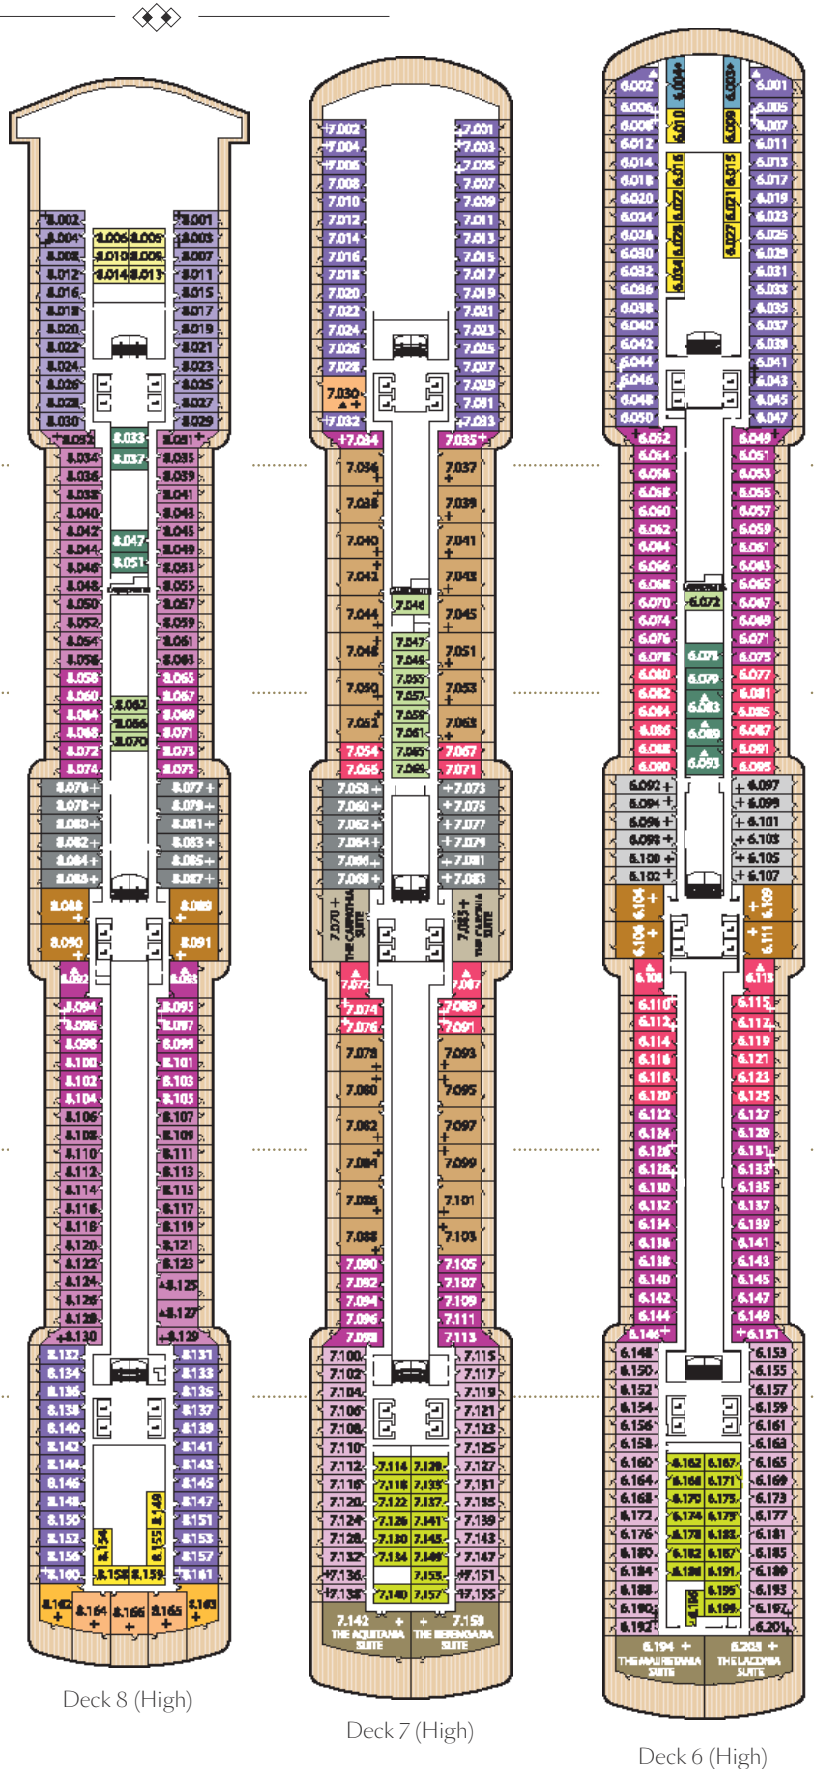

## Ship facts

Entered Service:	2007
Planned Refit:	May 2017
Country of Registry:	Bermuda
Speed:	23.7 knots
Guest Capacity:	1,997
No. of Crew:	981
Length Overall:	964.5 feet
Width:	106 feet
Draft:	25.9 feet

### Deluxe Inside

Midships High Decks 6,8 **GA**

Midships Low Deck 1 **GB**

Midships Low Deck 1 **GC**

### Standard Inside

Midships High Decks 4,5,6,7,8 **IA**

Aft High Decks 5,6,7 **ID**

Forward/Aft High Decks 4,5,6,8 **IE**

Forward High Decks 4,8 **IF**

## Key to symbols

- L Lift
- † Indicates 2 lower berths and 1 upper berth
- + Indicates 3rd berth is a single sofa bed
- ≡ Indicates 3rd and 4th berth is a single sofa bed and one upper bed
- \* Staterooms have views obstructed by lifeboats
- X Views partially obstructed by lifeboat mechanism
- ▲ Wheelchair accessible
- Staterooms 7.001 & 7.002 shaded by Bridge Wings
- ◆ Staterooms 6.003 & 6.004 have forward facing ocean views
- Staterooms 4.001-4.042, Deck 4 Forward, have metal fronted balconies