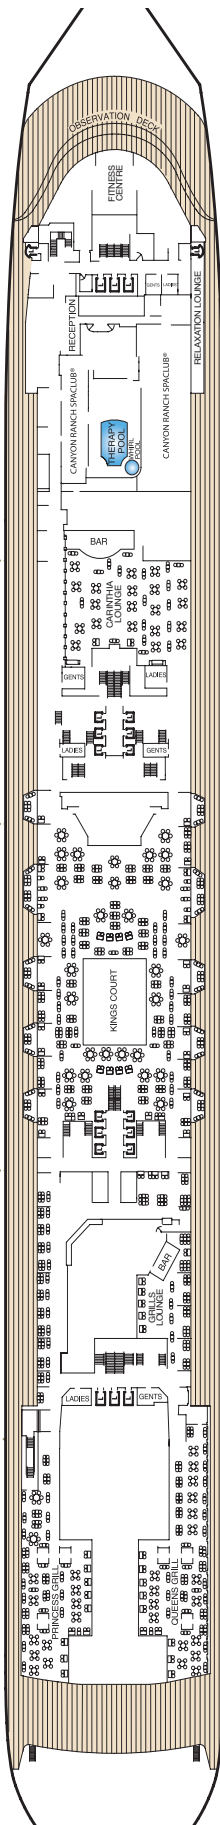

Deck 7

Forward

Mid Forward

Midships

Mid Aft

Aft

View Queen Mary 2 stateroom accommodations online at cunard.com/qm2staterooms and virtual tours at cunard.com/qm2tours