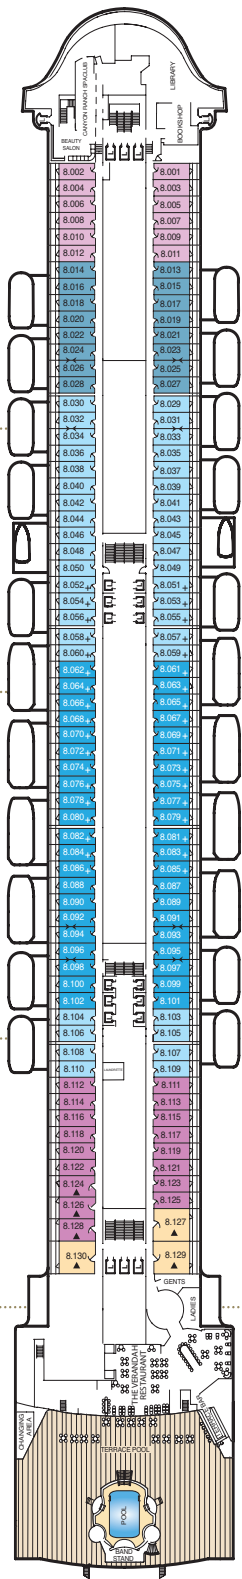

Deck 8 (High)