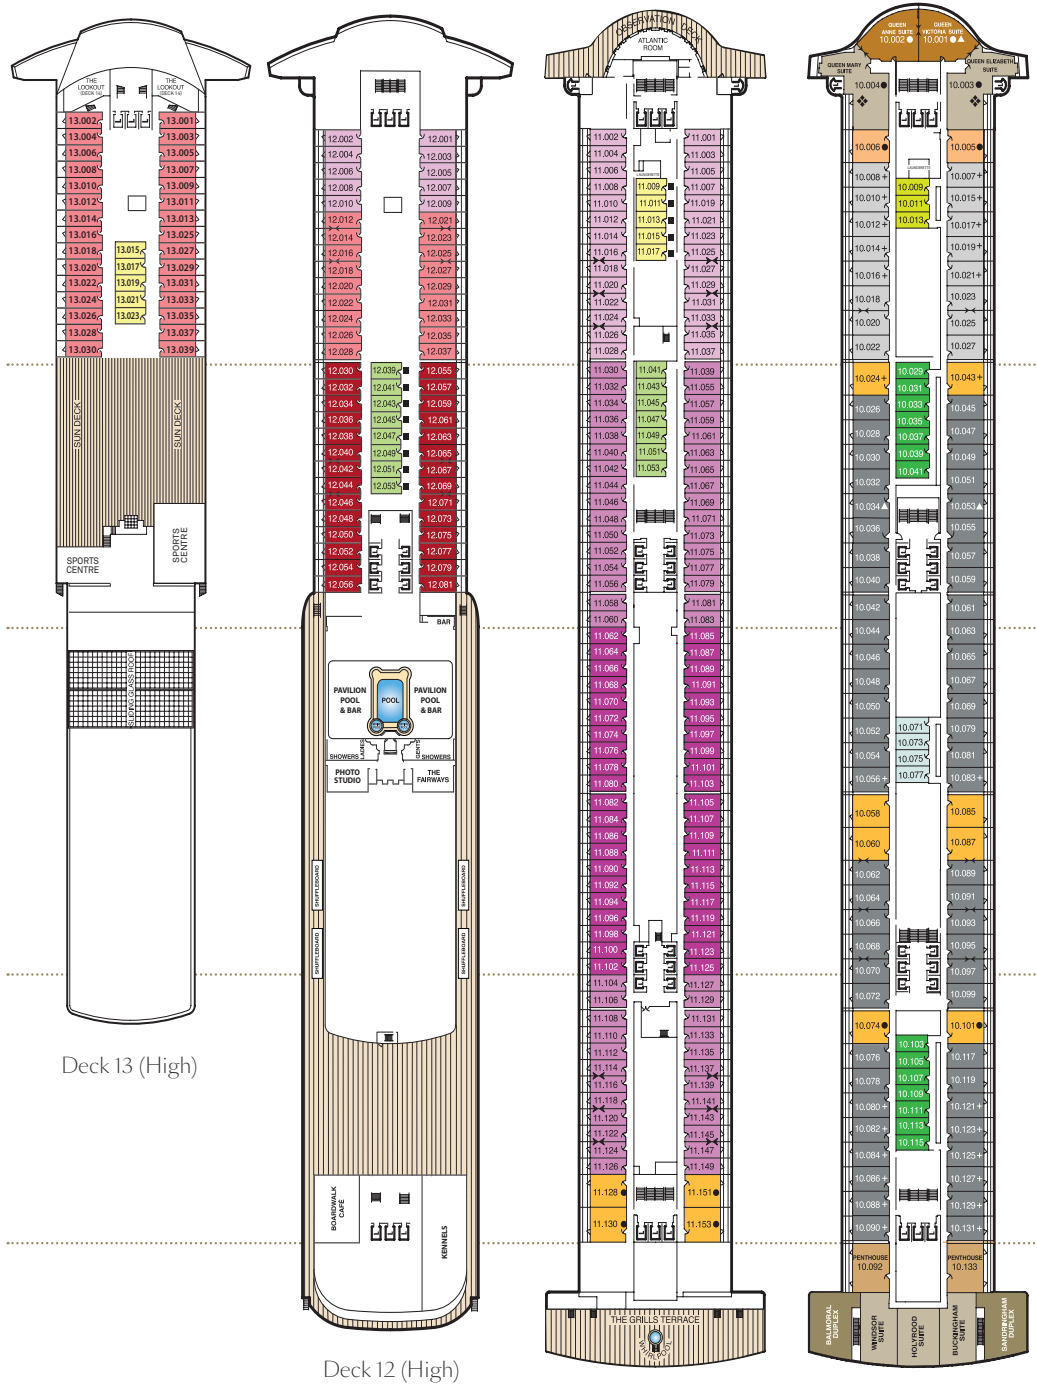

Balcony (sheltered)

Midships Low Decks 5,6 **BU**

Midships Low Decks 5,6 **BV**

Aft Low Decks 5,6 **BY**

Forward Low Decks 5,6 **BZ**

Balcony (obstructed view)*

Midships High Deck 8 **DB**

Midships High Deck 8 **DC**

Forward High Deck 8 **DF**

Oceanview

Forward/Aft Low Decks 5,6 **EF**

Atrium View Inside

Midships Low Decks 5,6 **HB**

Standard Inside

Midships High Deck 10 **IA**

Midships High Deck 10 Low Decks 5,6 **IB**

Midships High Decks 11,12 Low Decks 5,6 **IC**

Forward/Aft High Decks 9, 10 Low Decks 5,6 **IE**

Forward High Decks 11,13 Low Decks 5,6 **IF**

Key to symbols

- L Lift
- Connecting staterooms
- + 3rd berth is a single sofabed
- 3rd & 4th berth is a double sofabed
- 3rd & 4th berths are two upper beds
- * Staterooms have views obstructed by lifeboats
- ▲ Wheelchair accessible (stateroom sizes vary)
- ◆ Single level Q2 Suite
- ♦ Royal Suites do not have a balcony