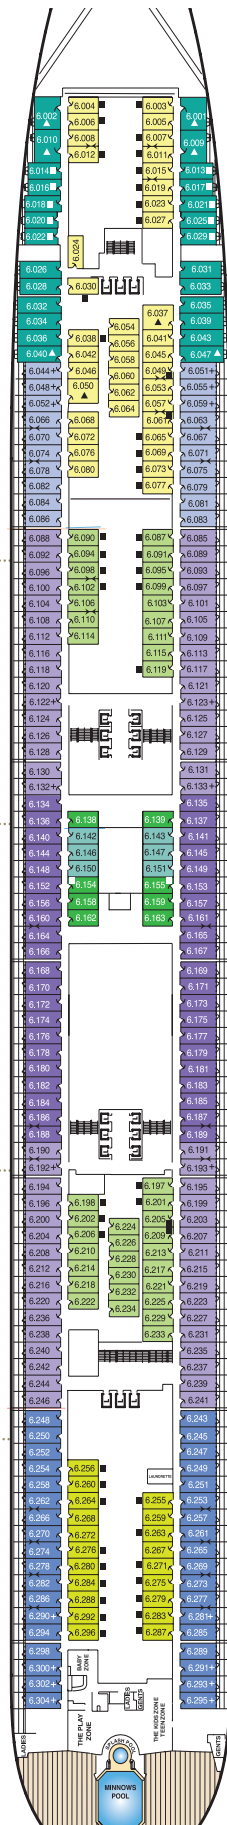

Deck 6 (low)