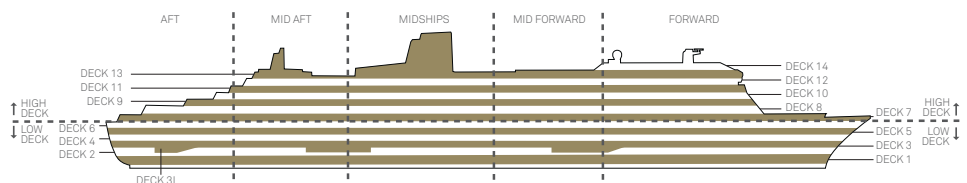

Forward High Deck 8 **DF**

Oceanview

Forward/Aft Low Decks 5,6 **EF**

Atrium View Inside

Midships Low Decks 5,6 **HB**

Standard Inside

Midships High Deck 10 **IA**

Midships High Deck 10 Low Decks 5,6 **IB**

Midships High Decks 11,12 Low Decks 5,6 **IC**

Forward/Aft High Decks 9, 10 Low Decks 5,6 **IE**

Forward High Decks 11,13 Low Decks 5,6 **IF**

Key to symbols

- L Lift
- Connecting staterooms
- + 3rd berth is a single sofabed
- 3rd & 4th berth is a double sofabed
- 3rd & 4th berths are two upper beds
- * Staterooms have views obstructed by lifeboats
- ▲ Wheelchair accessible (stateroom sizes vary)
- ◆ Single level Q2 Suite
- ♦ Royal Suites do not have a balcony

Deck 9 (High)

Deck 8 (High)

Deck 7

Deck 6 (low)

Deck 5 (low)

Forward

Mid Forward

Midships