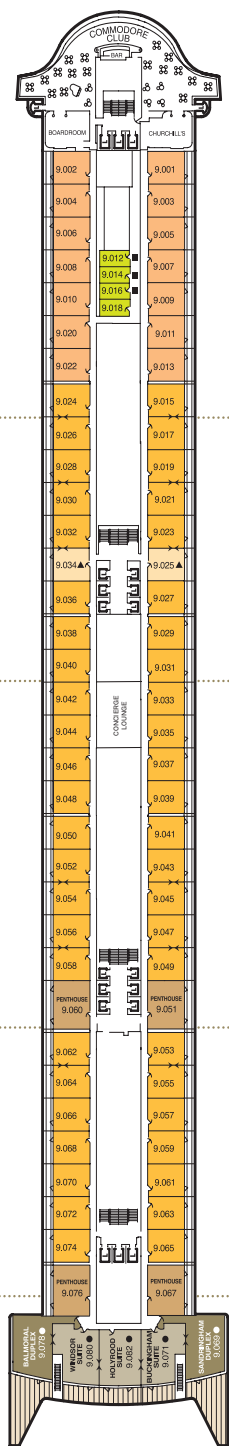

Deck 9 (High)