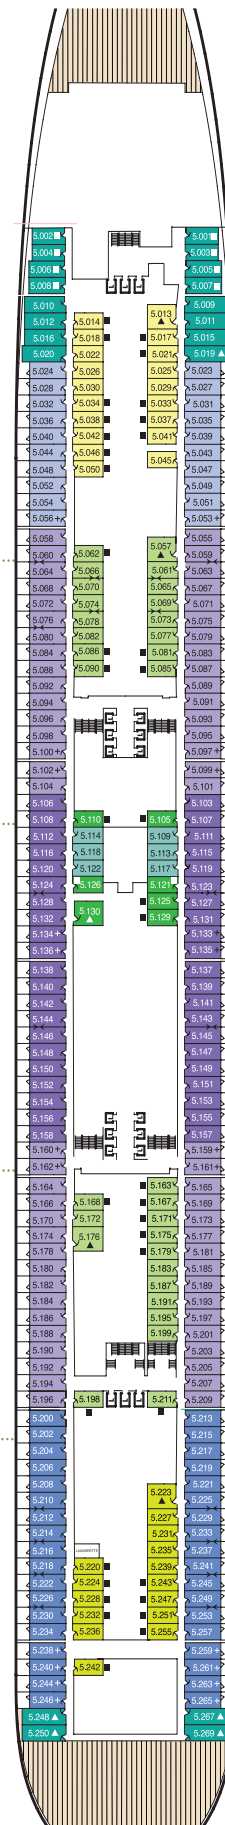

Deck 5 (low)

Forward

Mid Forward

Midships

Mid Aft

Aft

View Queen Mary 2 stateroom accommodations online at cunard.com/qm2staterooms and virtual tours at cunard.com/qm2tours